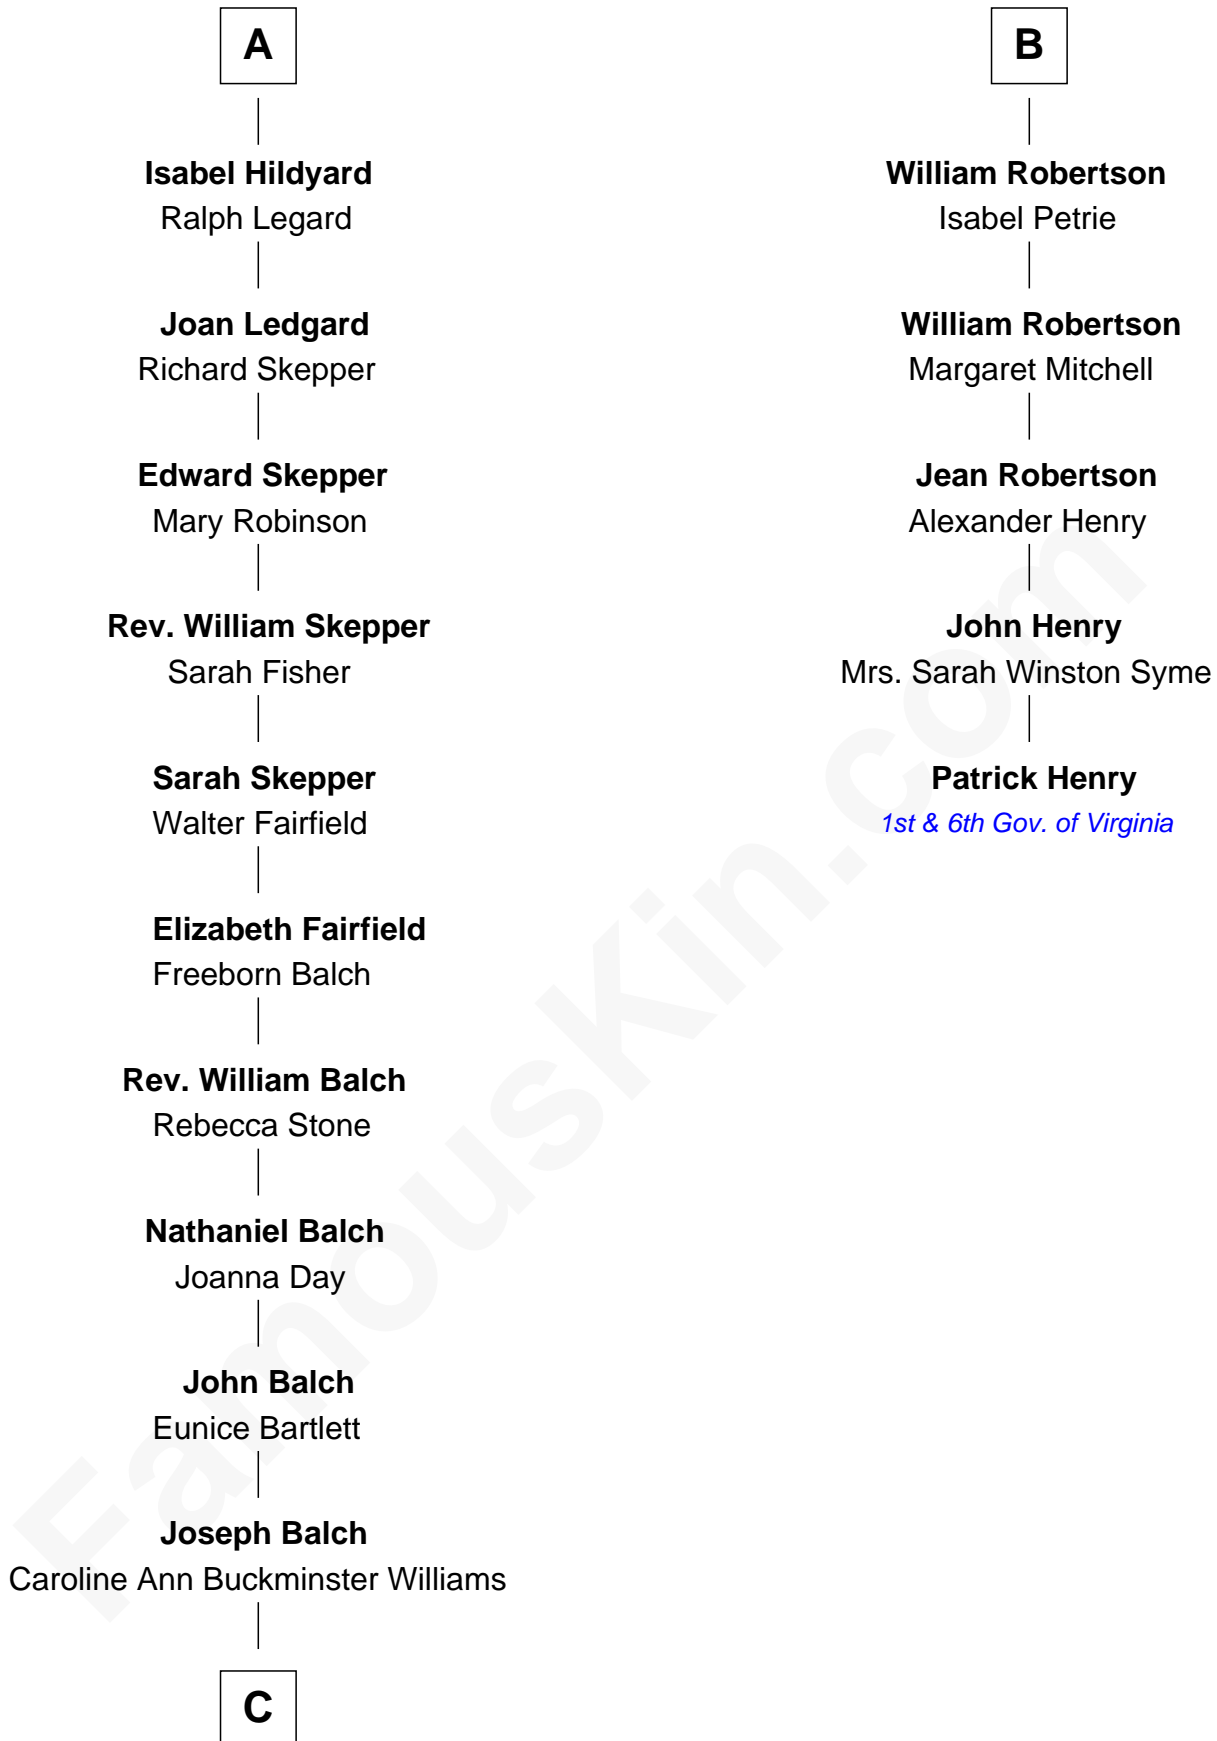

FamousKin.com Relationship Chart of

Tuesday Weld

TV and Movie Actress

11th cousin 10 times removed of

Patrick Henry

1st and 6th Governor of Virginia

Edward III, King of England

Philippa of Hainault

C

—
Sarah Bartlett Balch

Stephen Minot Weld

—
Stephen Minot Weld

Eloise Rodman

—
Edward Motley Weld

Sarah Lothrop King

—
Lothrop Motley Weld

Yosene Balfour Ker

—
Tuesday Weld

TV and Movie Actress

FamousKin.com