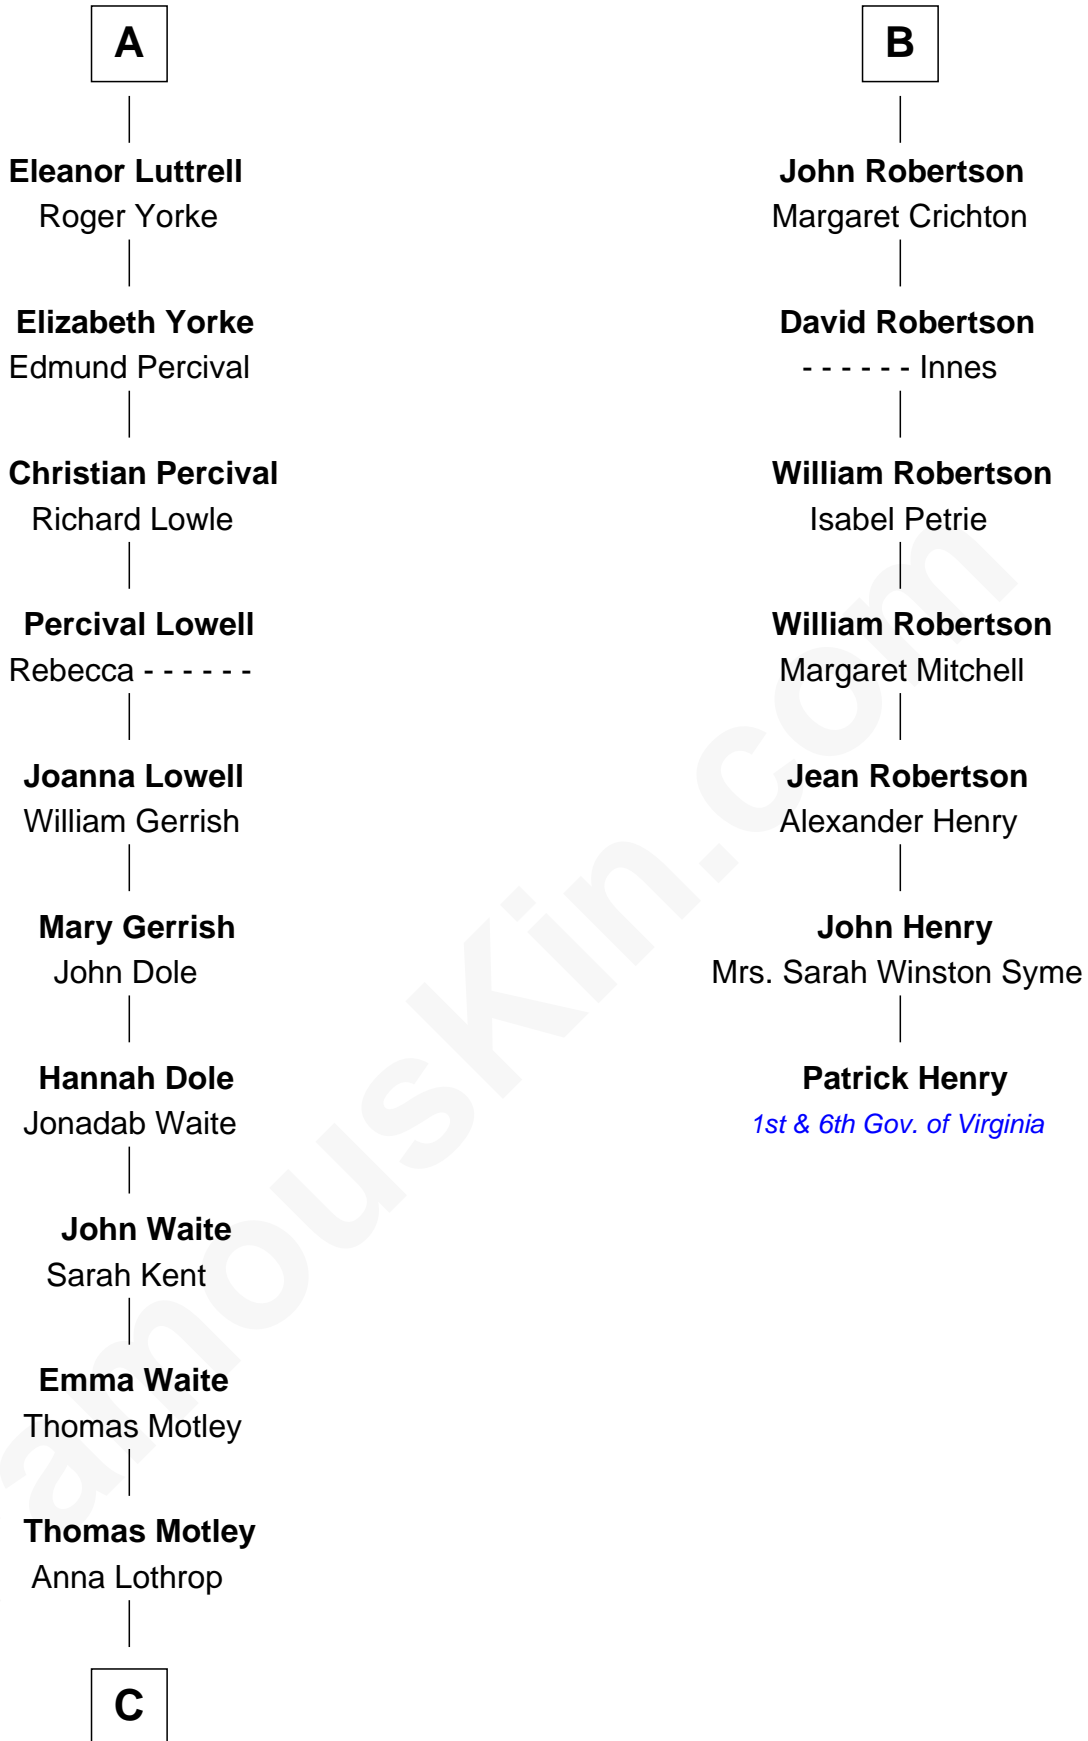

FamousKin.com Relationship Chart of

Tuesday Weld

TV and Movie Actress

13th cousin 8 times removed of

Patrick Henry

1st and 6th Governor of Virginia

C

—
Anna Lothrop Motley

Alfred Rodman

—
Eloise Rodman

Stephen Minot Weld

—
Edward Motley Weld

Sarah Lothrop King

—
Lothrop Motley Weld

Yosene Balfour Ker

—
Tuesday Weld