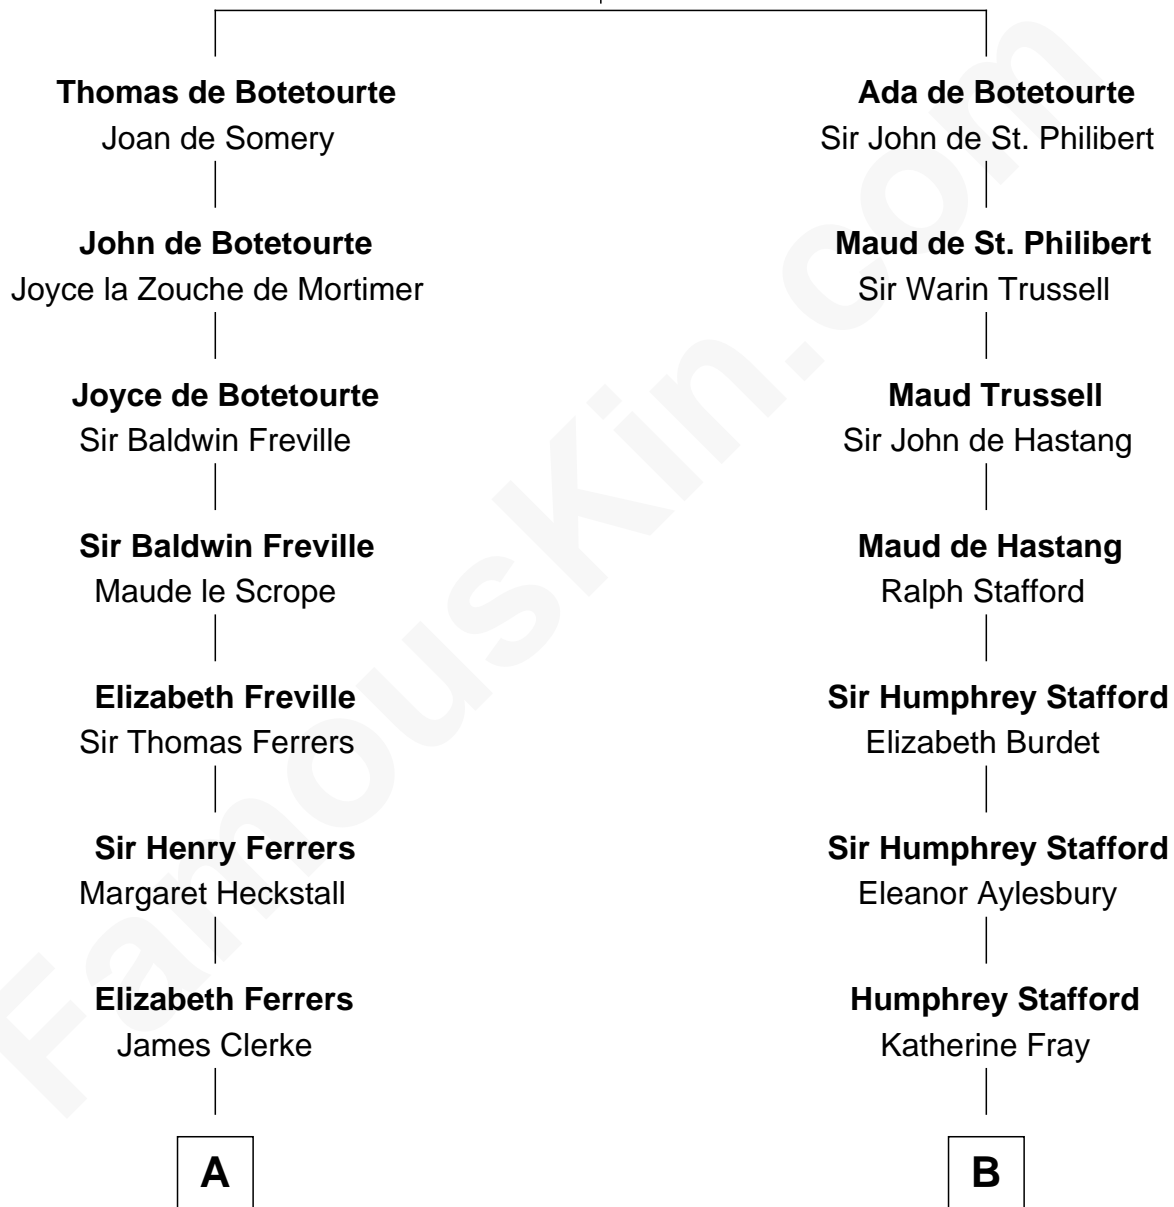

FamousKin.com Relationship Chart of

Tuesday Weld

TV and Movie Actress

21st cousin of

Randolph Scott

Movie Actor

John de Botetourte

Maud FitzThomas

C

Alfred Rodman
Anna Lothrop Motley

Eloise Rodman
Stephen Minot Weld

Edward Motley Weld
Sarah Lothrop King

Lothrop Motley Weld
Yosene Balfour Ker

Tuesday Weld
TV and Movie Actress

D

Catherine Price Strother
Joseph Minor Crane

John William Crane
Margaret Ann Sadler

Joseph Minor Crane
Lavinia Lionberger

Lucy Lionberger Crane
George Grant Scott

Randolph Scott
Movie Actor