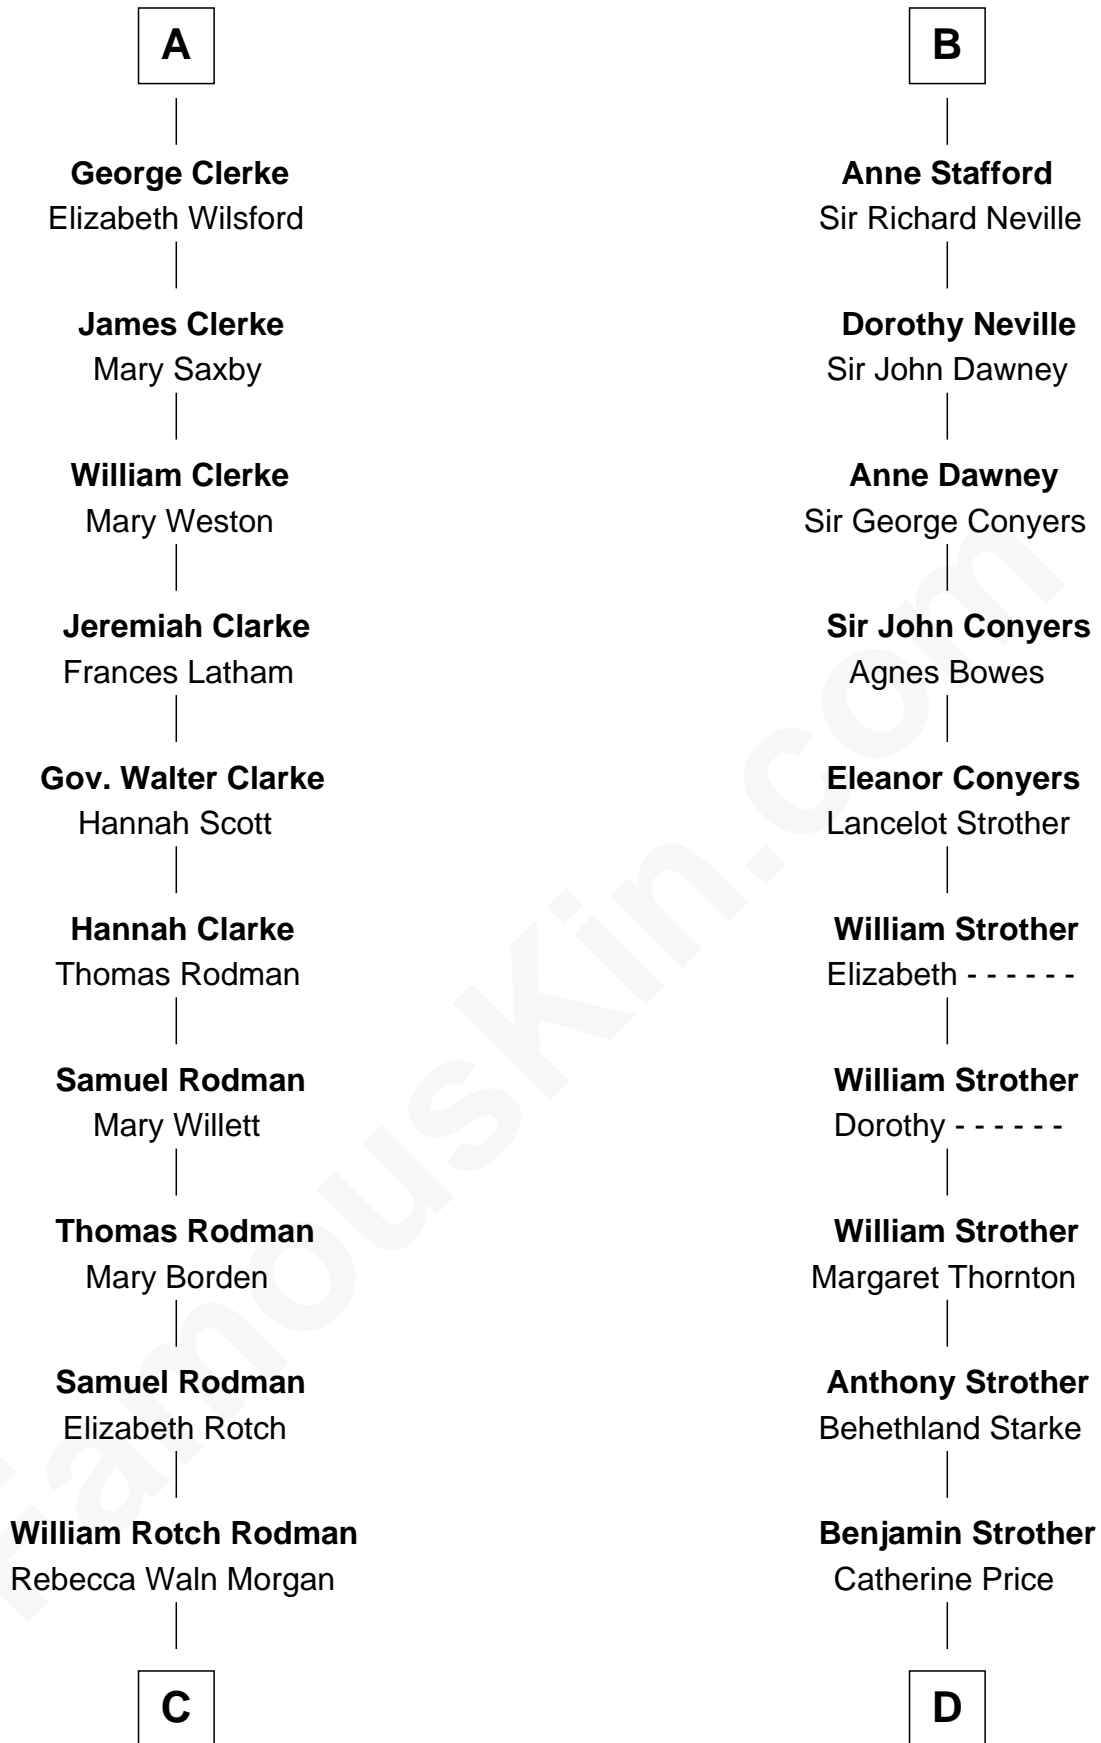

FamousKin.com Relationship Chart of

Tuesday Weld

TV and Movie Actress

21st cousin of

Randolph Scott

Movie Actor

John de Botetourte

Maud FitzThomas

C

Alfred Rodman
Anna Lothrop Motley

Eloise Rodman
Stephen Minot Weld

Edward Motley Weld
Sarah Lothrop King

Lothrop Motley Weld
Yosene Balfour Ker

Tuesday Weld
TV and Movie Actress

D

Catherine Price Strother
Joseph Minor Crane

John William Crane
Margaret Ann Sadler

Joseph Minor Crane
Lavinia Lionberger

Lucy Lionberger Crane
George Grant Scott

Randolph Scott
Movie Actor