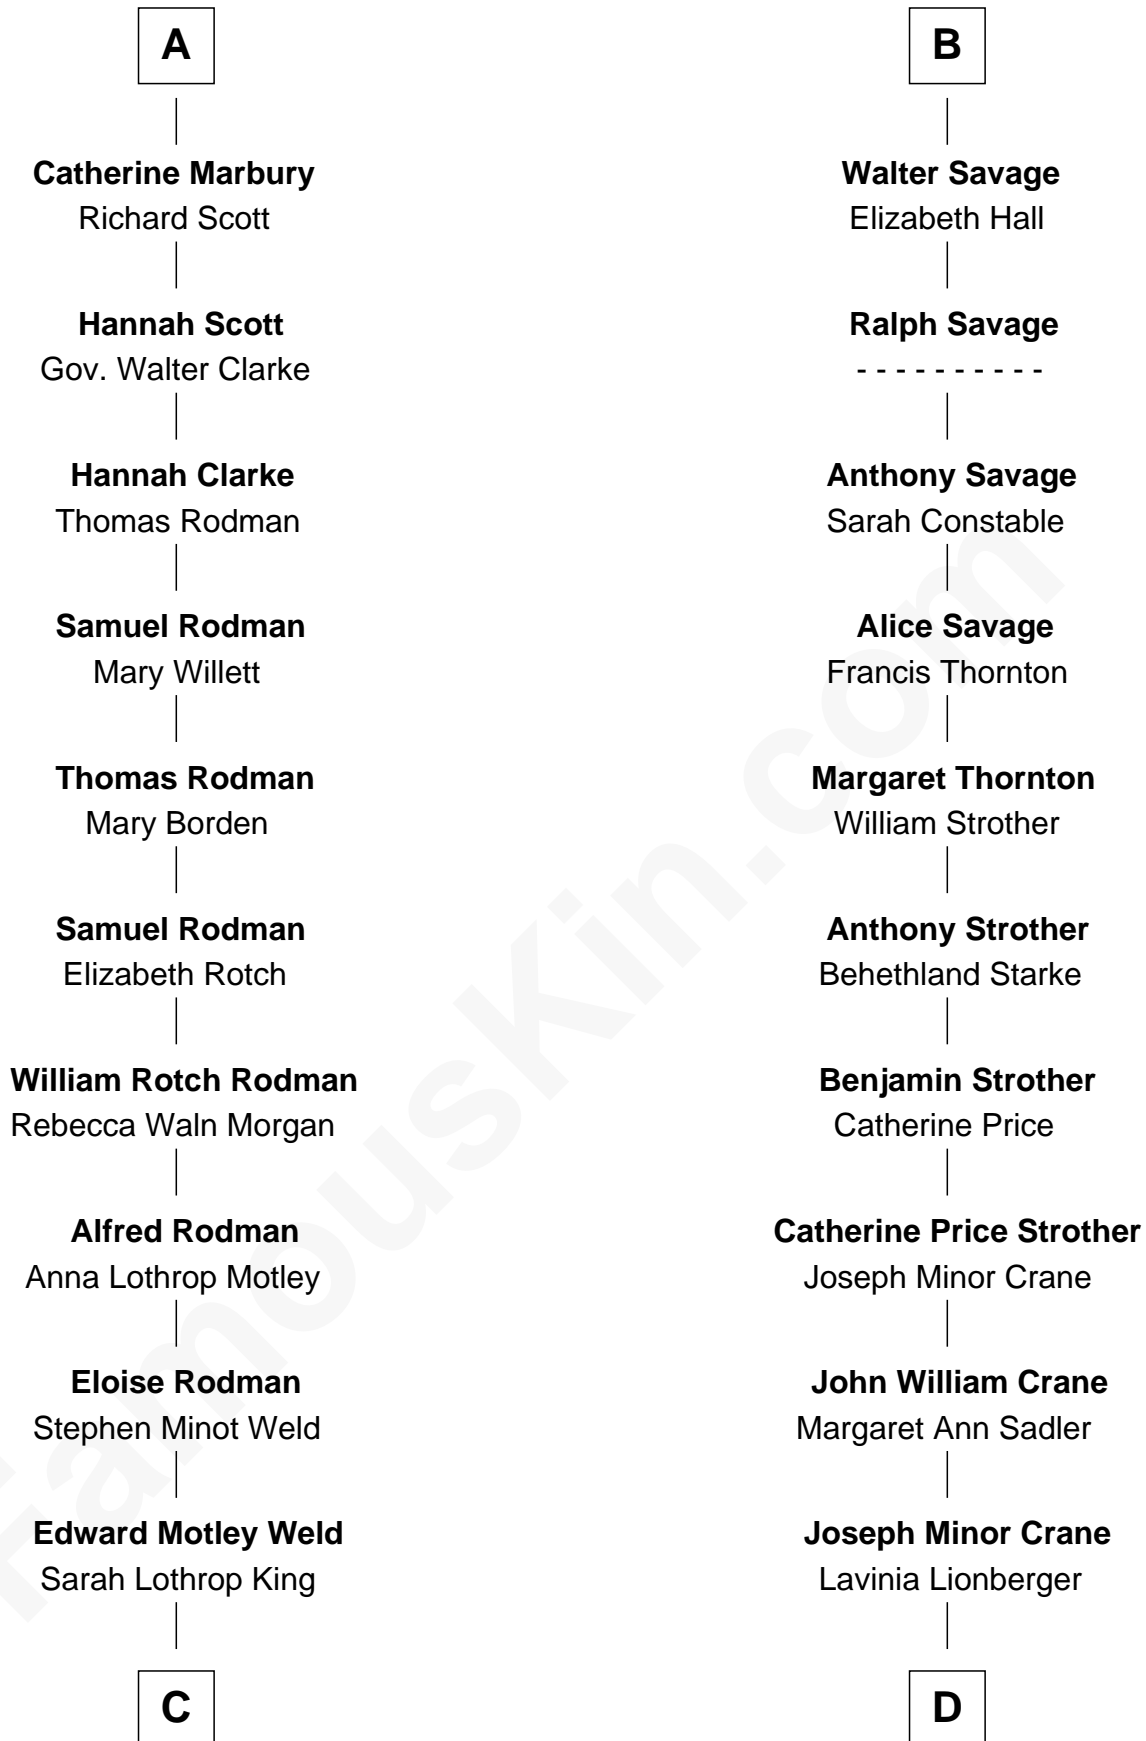

FamousKin.com Relationship Chart of

Tuesday Weld

TV and Movie Actress

18th cousin of

Randolph Scott

Movie Actor

Robert de Ferrers
Margaret Despencer

Phillippa Ferrers
Sir Thomas Greene

Margaret Ferrers
John de Beauchamp

Sir Richard de Beauchamp
Elizabeth Stafford

Anne de Beauchamp
Sir Richard Lygon

Sir Richard Lygon
Margaret Greville

Anne Lygon
Sir Christopher Savage

Francis Savage
Anne Sheldon

B

C

Lothrop Motley Weld

Yosene Balfour Ker

Tuesday Weld

TV and Movie Actress

D

Lucy Lionberger Crane