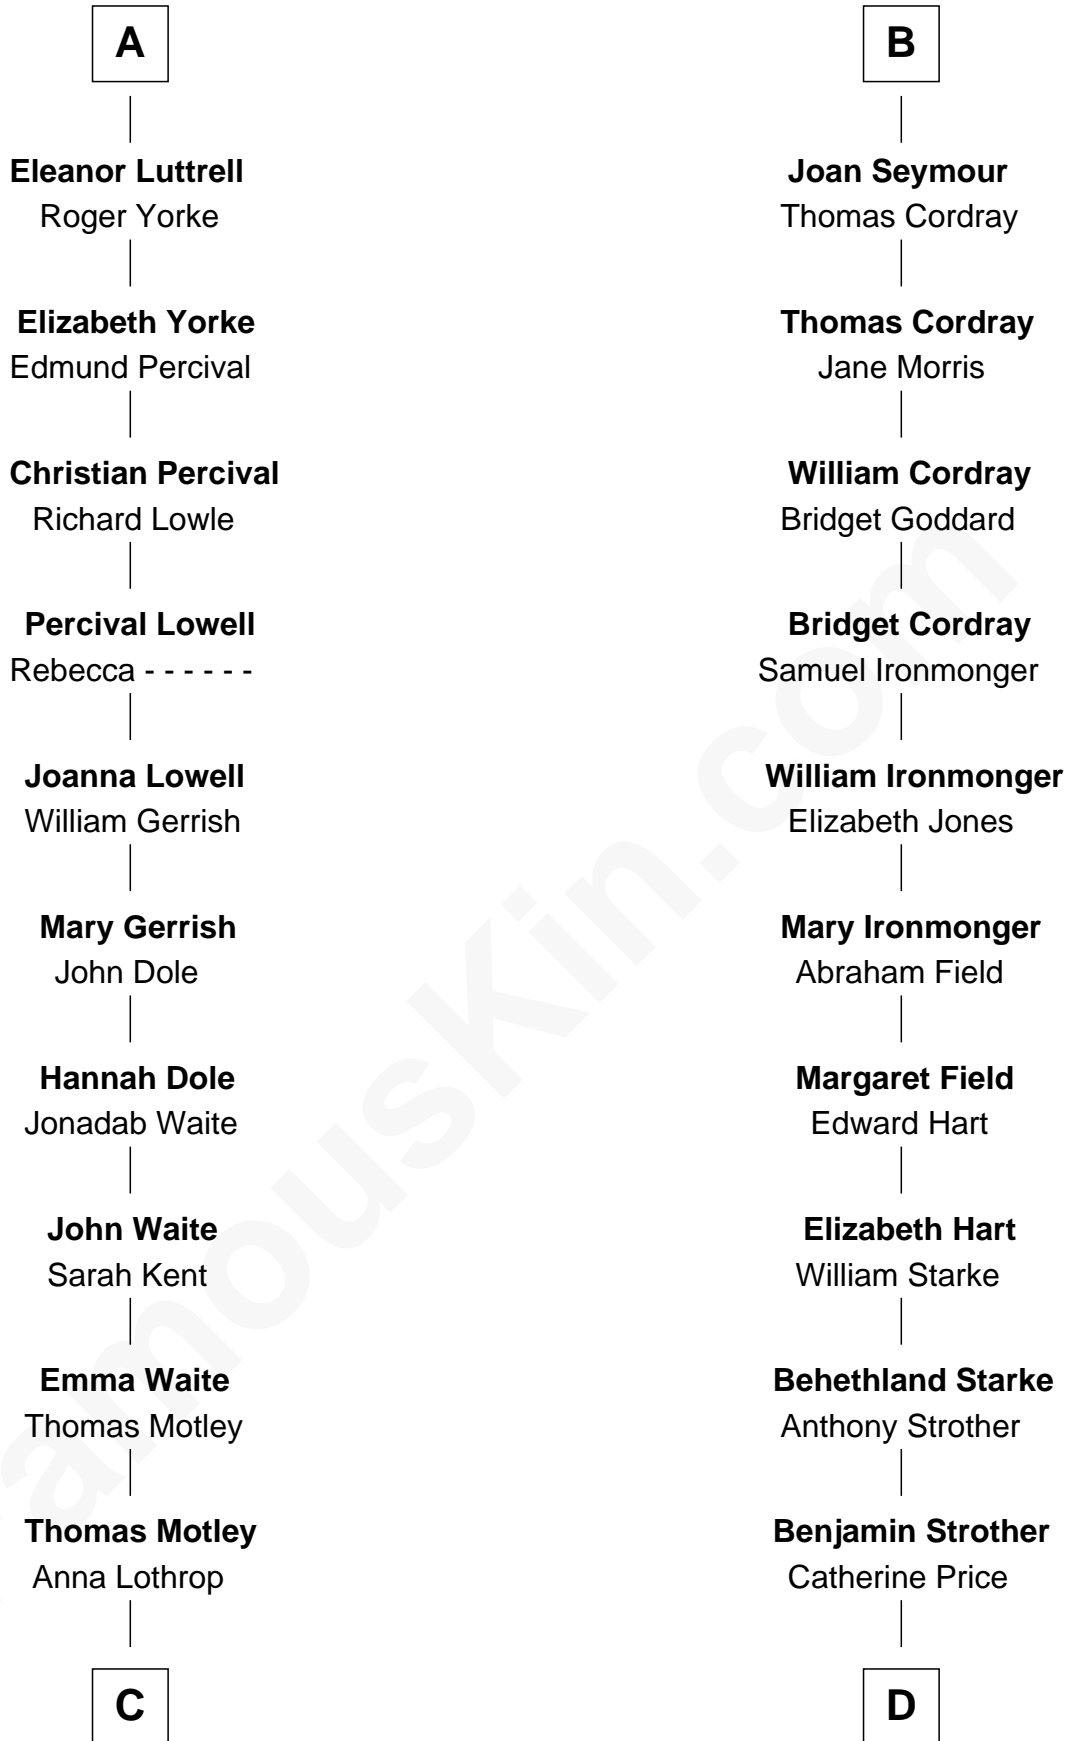

FamousKin.com Relationship Chart of

Tuesday Weld

TV and Movie Actress

21st cousin of

Randolph Scott

Movie Actor

Sir Hugh de Courtenay

Eleanor le Despencer

John St. John

Margaret St. John

John de Beauchamp

Cecily de Beauchamp

Sir Roger de Seymour

Sir William de Seymour

Margaret de Brockbury

Sir Roger Seymour

Maud Sturmy

Sir John Seymour

Isabel Williams

Roger Seymour

Sibyl Harden

B

C

Anna Lothrop Motley

Alfred Rodman

Eloise Rodman

Stephen Minot Weld

Edward Motley Weld

Sarah Lothrop King

Lothrop Motley Weld

Yosene Balfour Ker

Tuesday Weld