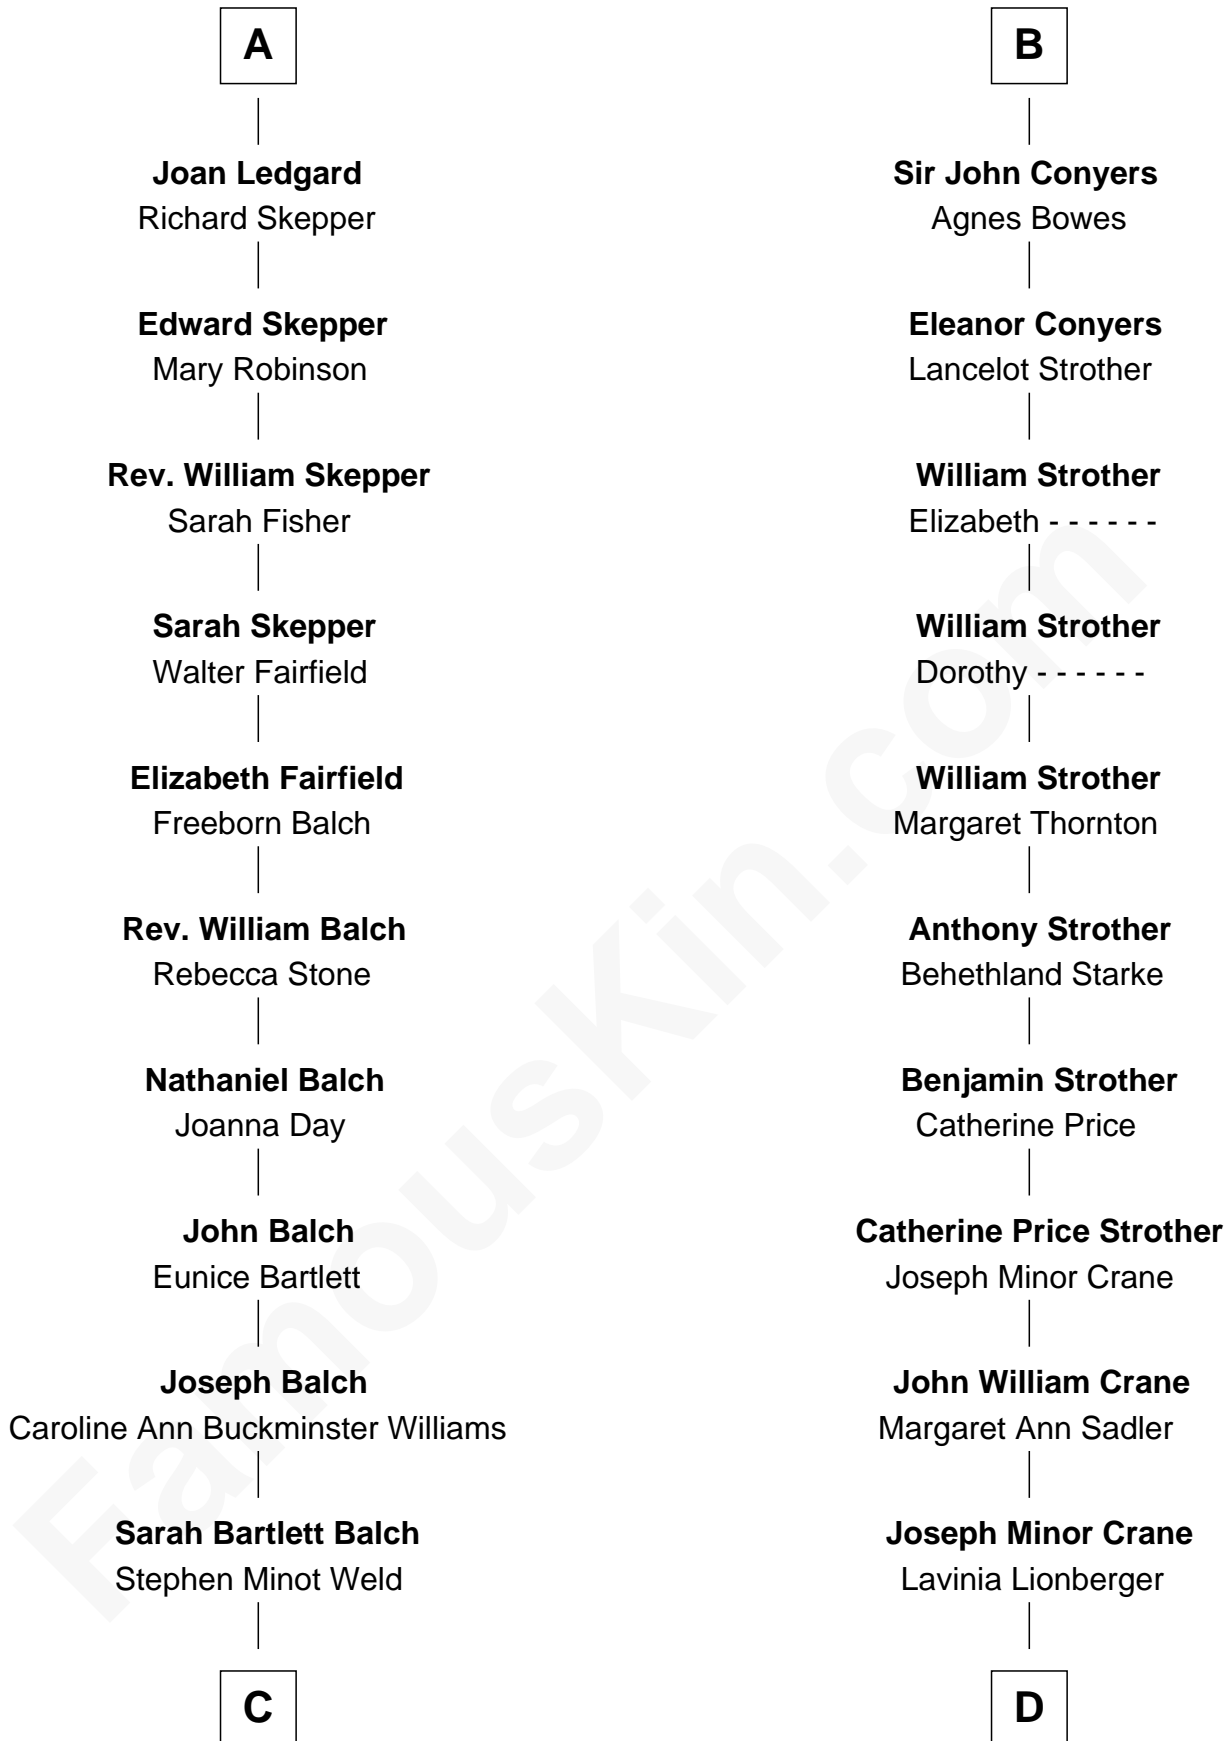

FamousKin.com

Relationship Chart of

Tuesday Weld

TV and Movie Actress

18th cousin 2 times removed of

Randolph Scott

Movie Actor

Sir Ralph de Neville

Alice de Audley

Margaret de Neville

Sir Henry Percy

Sir Henry Percy

Elizabeth Mortimer

Elizabeth Percy

Sir John Clifford

Mary Clifford

Sir Philip Wentworth

Elizabeth Wentworth

Sir Martin de la See

Joan de la See

Sir Piers Hildyard

Isabel Hildyard

Ralph Legard

A

Sir Richard Neville

Anne Stafford

Dorothy Neville

Sir John Dawney

Anne Dawney

Sir George Conyers

B

FamousKin.com