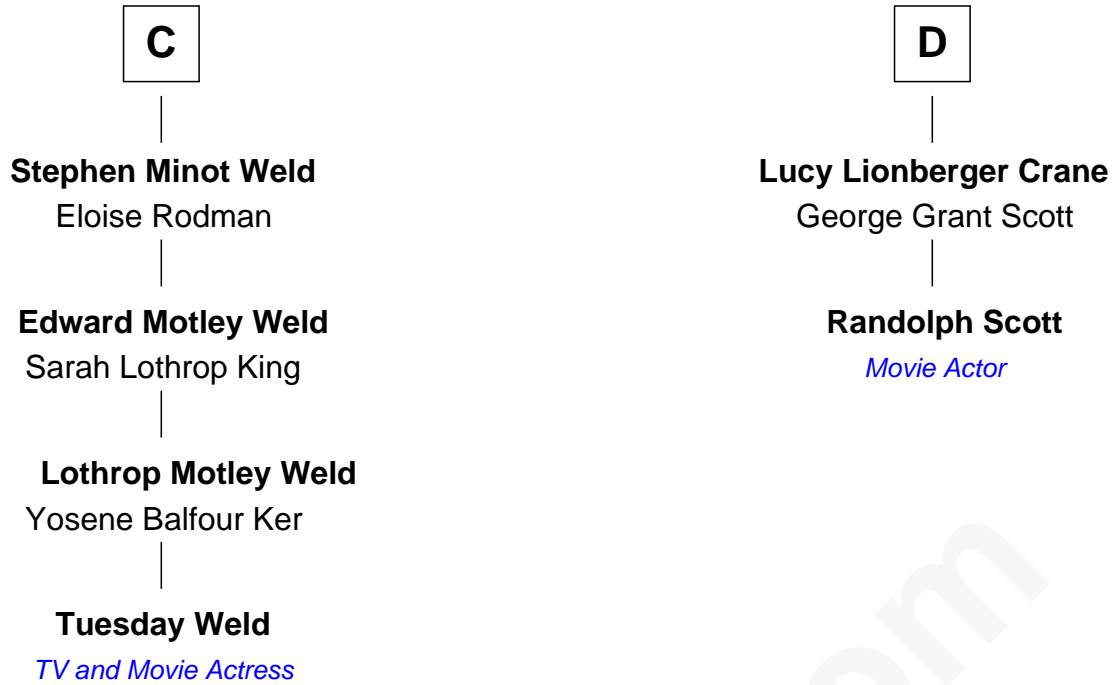

FamousKin.com

Relationship Chart of

Tuesday Weld

TV and Movie Actress

18th cousin 2 times removed of

Randolph Scott

Movie Actor

Sir Ralph de Neville

Sir Richard Neville

Anne Stafford

Dorothy Neville

Sir John Dawney

Anne Dawney

Sir George Conyers

B

FamousKin.com