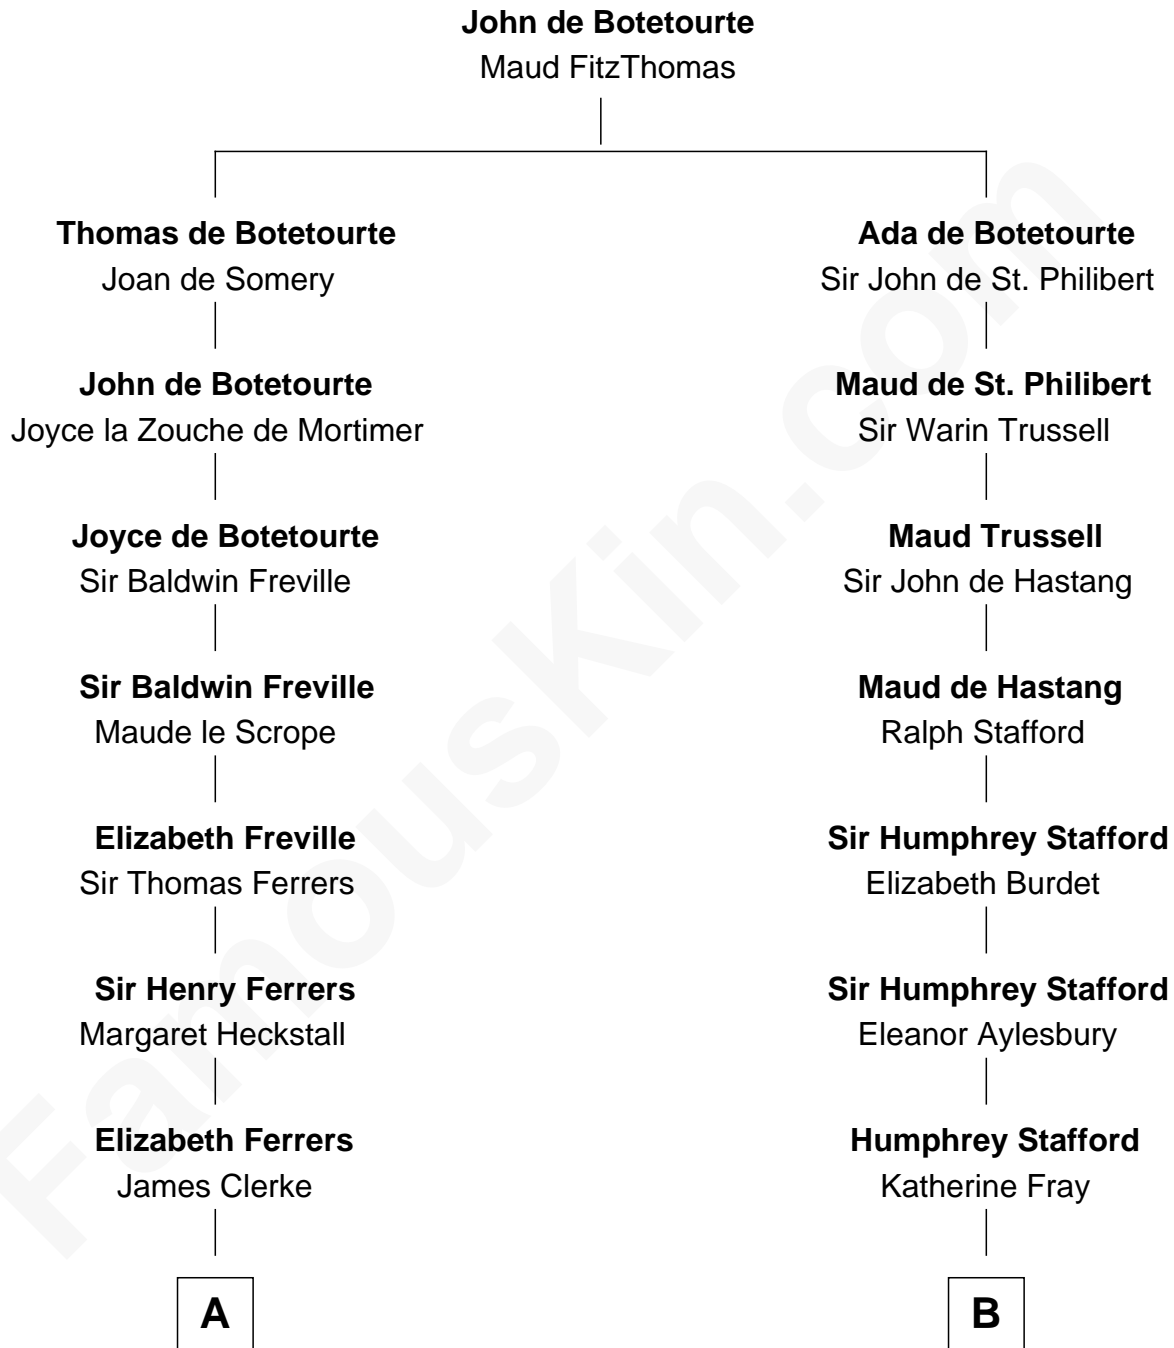

FamousKin.com Relationship Chart of

Tuesday Weld

TV and Movie Actress

15th cousin 6 times removed of

William Greene

2nd Governor of Rhode Island

C

—
Alfred Rodman
Anna Lothrop Motley

—
Eloise Rodman
Stephen Minot Weld

—
Edward Motley Weld
Sarah Lothrop King

—
Lothrop Motley Weld
Yosene Balfour Ker

—
Tuesday Weld
TV and Movie Actress

FamousKin.com