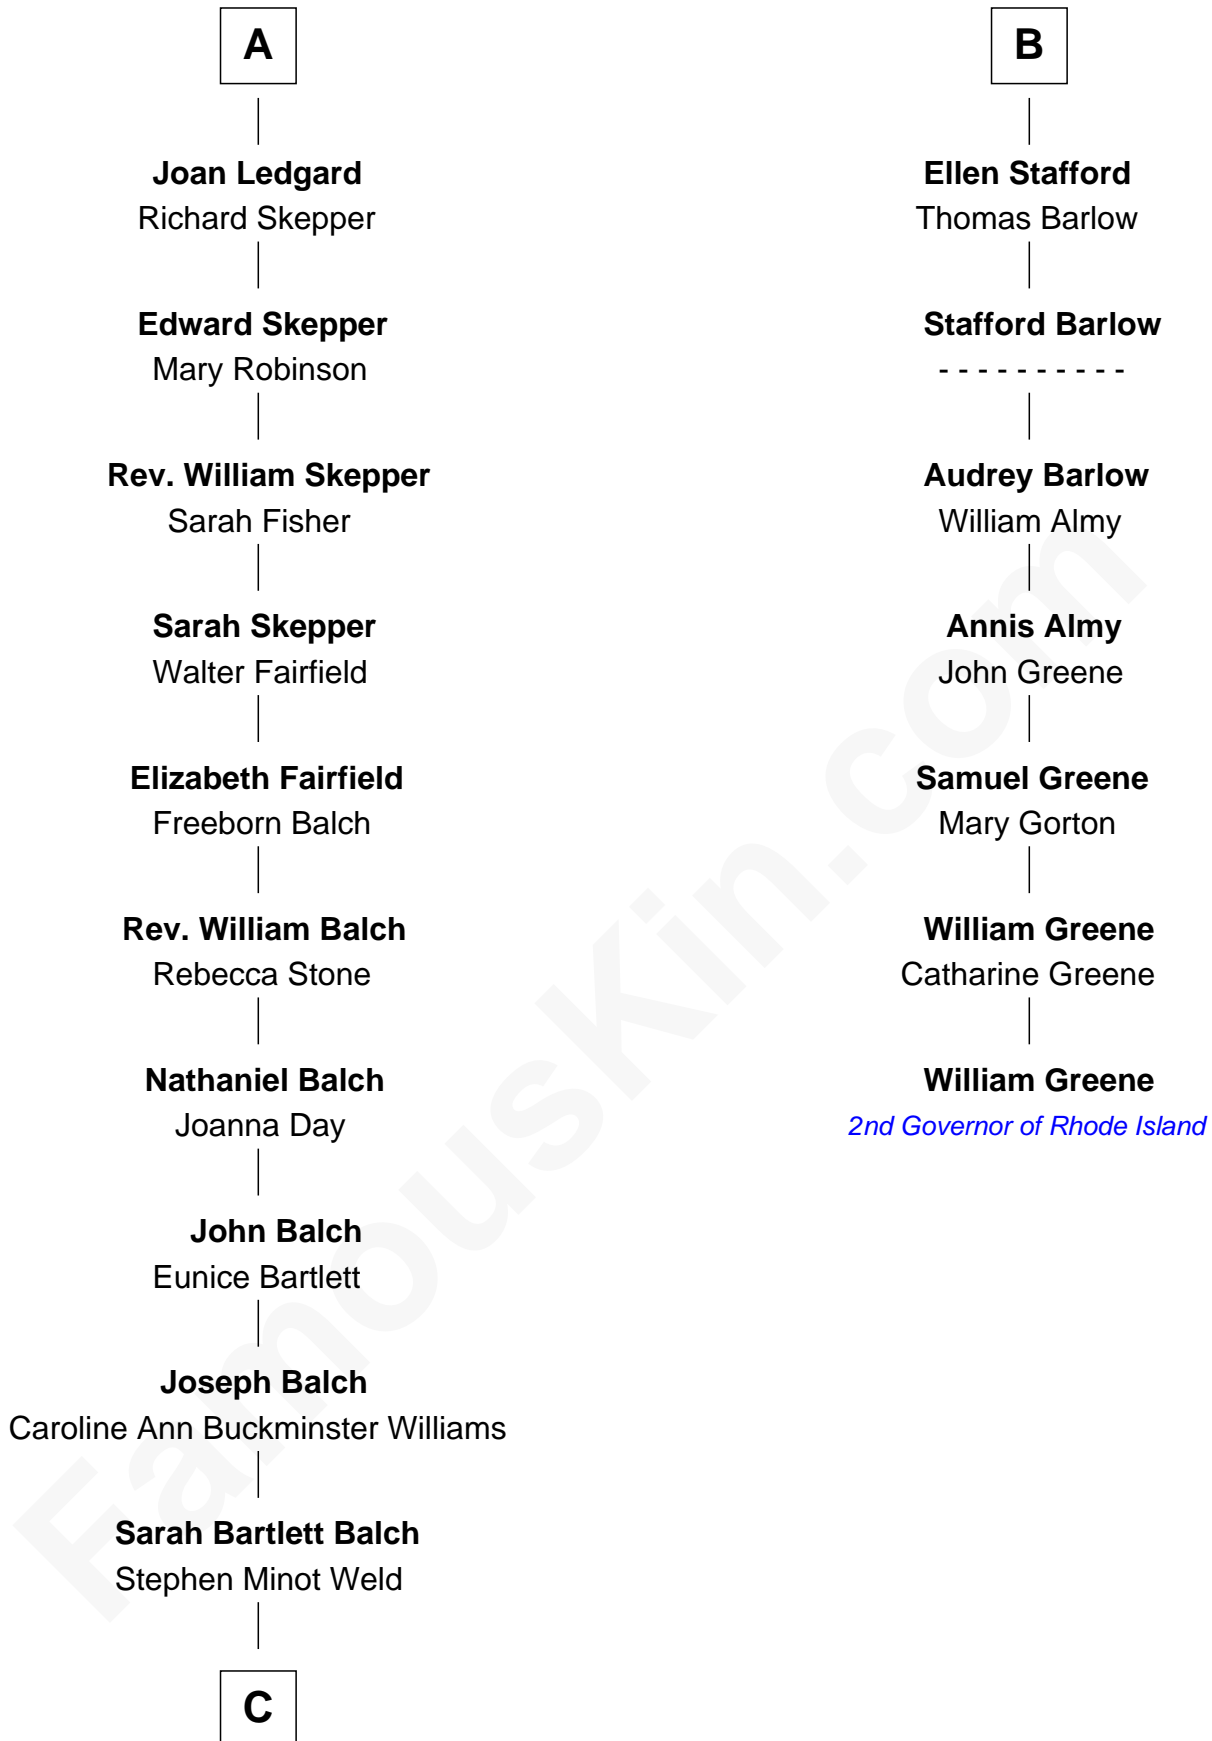

# FamousKin.com Relationship Chart of

**Tuesday Weld**

*TV and Movie Actress*

13th cousin 7 times removed of

**William Greene**

*2nd Governor of Rhode Island*

**Ralph de Stafford**

*with wife  
Margaret de Audley*

**Isabel de la Pole**  
Thomas Morley

**Sir Humphrey Stafford**  
Elizabeth Burdet

**Anne Morley**  
Sir John Hastings

**Sir Humphrey Stafford**  
Eleanor Aylesbury

**Elizabeth Hastings**  
Sir Robert Hildyard

**Humphrey Stafford**  
Katherine Fray

**Sir Piers Hildyard**  
Joan de la See

**Sir Humphrey Stafford**  
Margaret Fogge

**Isabel Hildyard**  
Ralph Legard

**Sir Humphrey Stafford**  
Margaret Tame

**A**

**B**

**C**

—  
**Stephen Minot Weld**

Eloise Rodman

—  
**Edward Motley Weld**

Sarah Lothrop King

—  
**Lothrop Motley Weld**

Yosene Balfour Ker

—  
**Tuesday Weld**