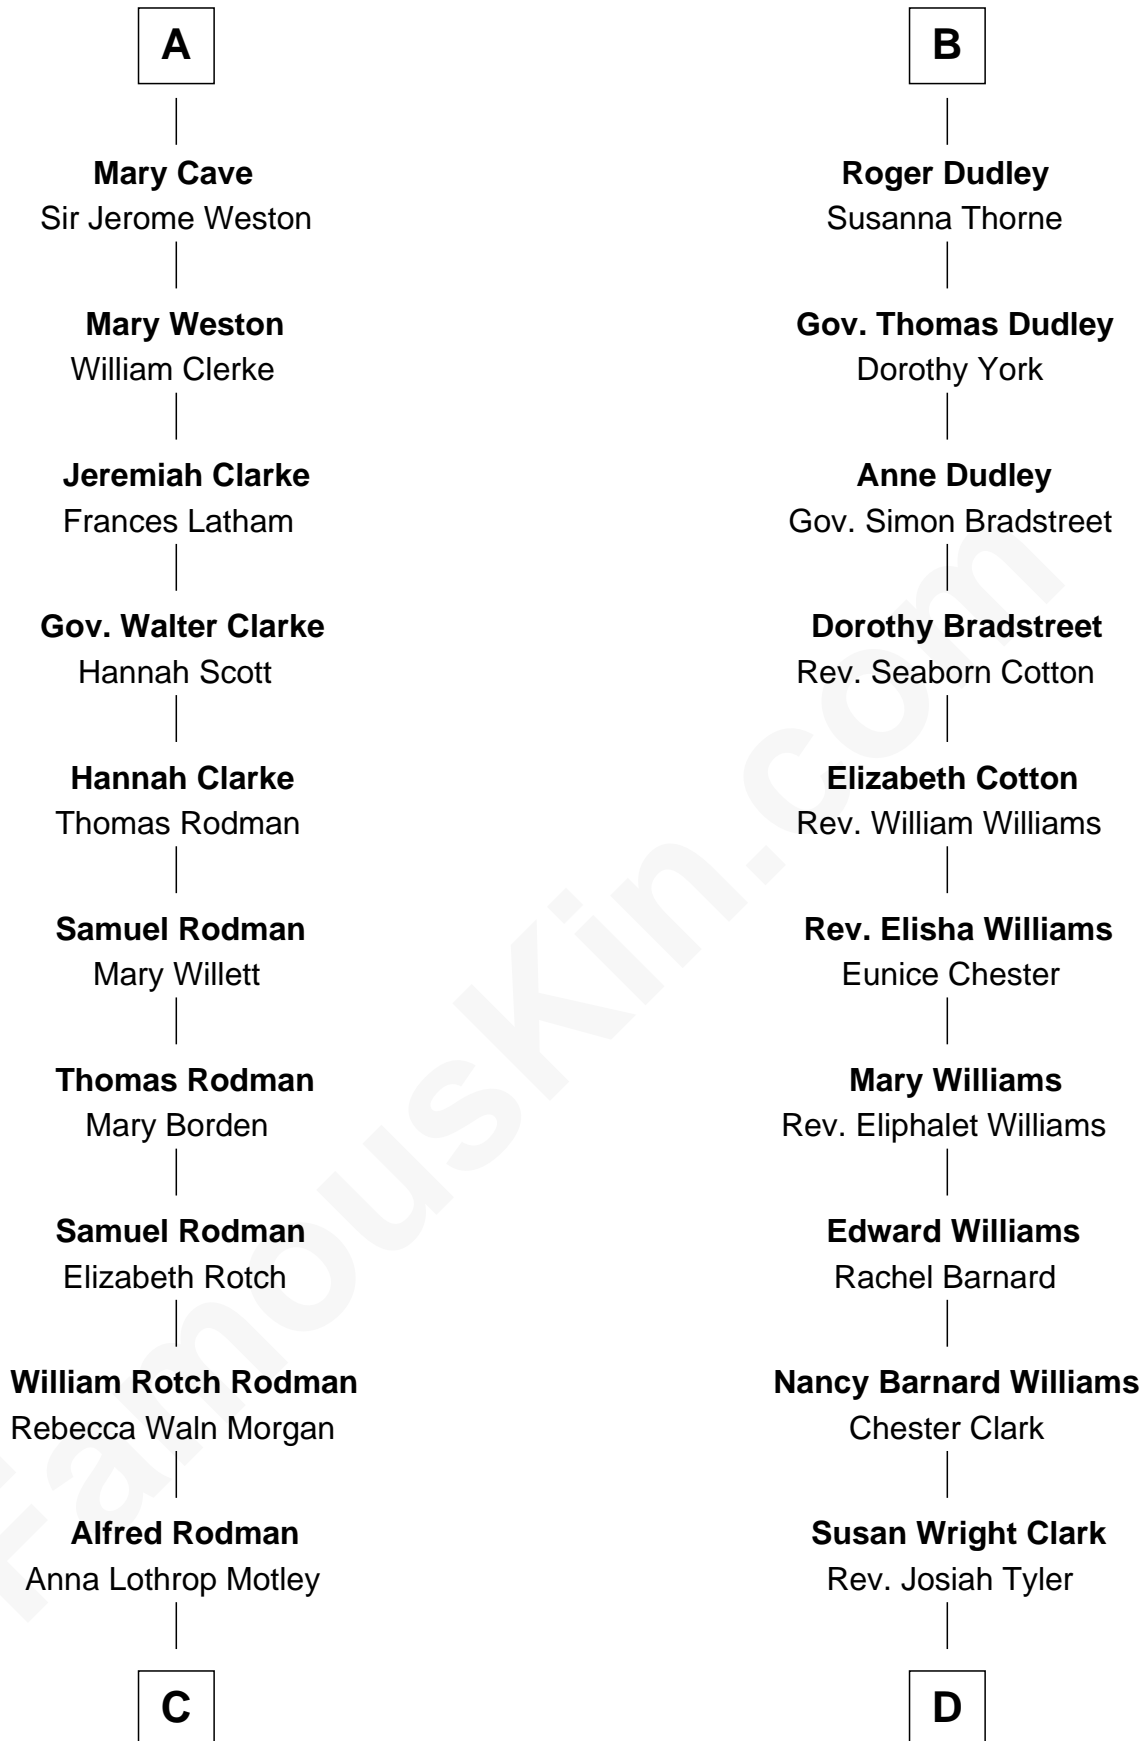

FamousKin.com Relationship Chart of

Tuesday Weld

TV and Movie Actress

20th cousin 1 time removed of

Kate Upton

Sports Illustrated Swimsuit Cover Model

C

Eloise Rodman
Stephen Minot Weld

Edward Motley Weld
Sarah Lothrop King

Lothrop Motley Weld
Yosene Balfour Ker

Tuesday Weld
TV and Movie Actress

D

William Chester Tyler
Laura Leland Brooks

Margaret Hastings Tyler
Charles Henry Vial

Elizabeth Brooks Vial
Stephen Edward Upton