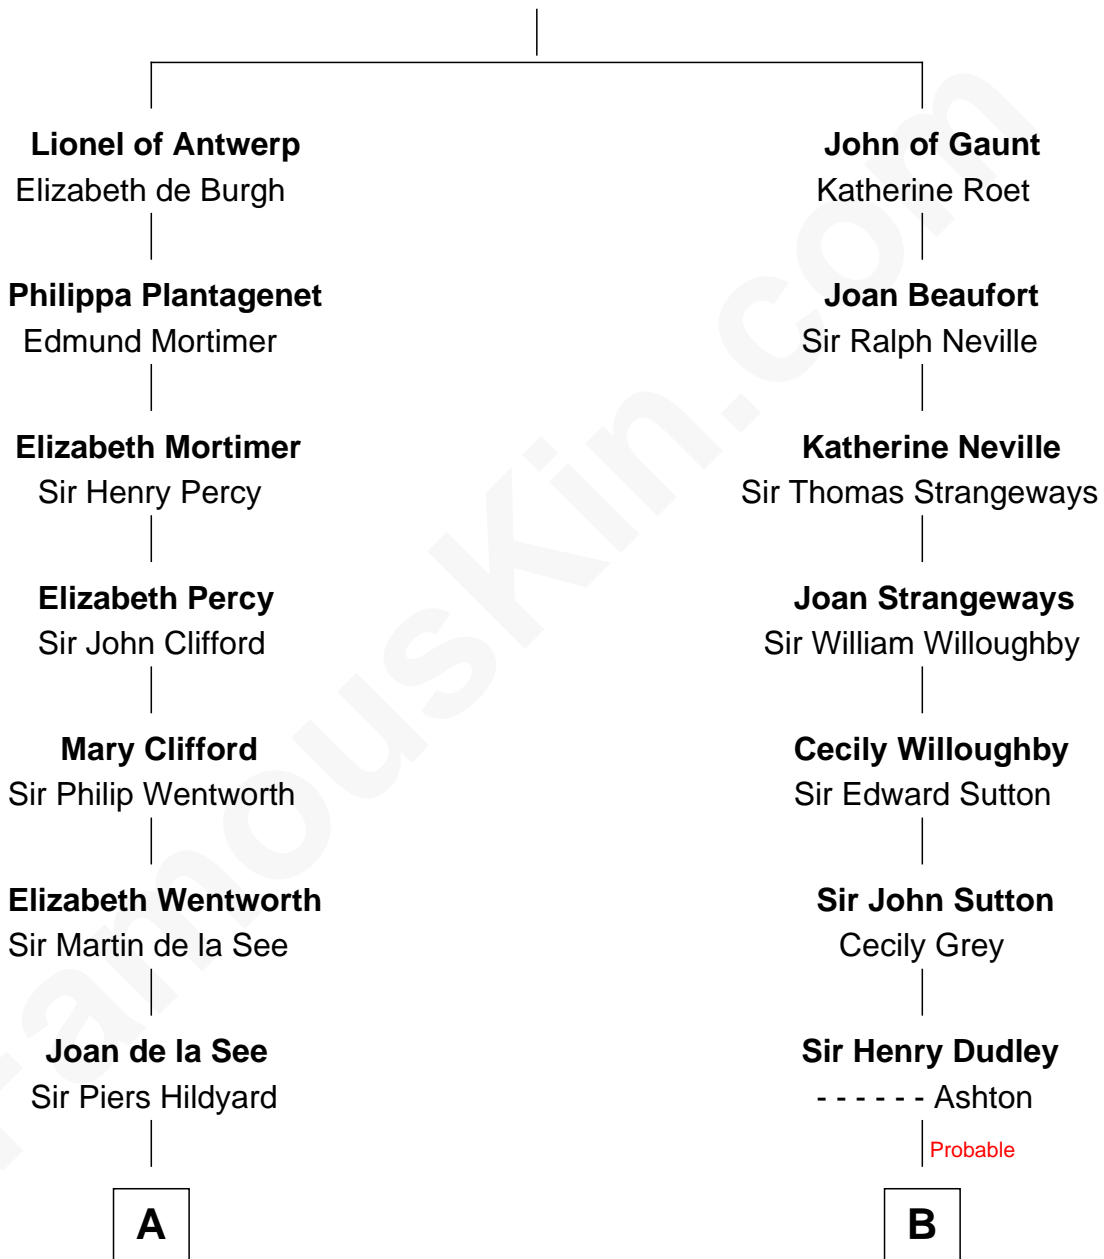

FamousKin.com Relationship Chart of

Tuesday Weld

TV and Movie Actress

21st cousin of

Kate Upton

Sports Illustrated Swimsuit Cover Model

Edward III, King of England

Philippa of Hainault

C

Sarah Bartlett Balch

Stephen Minot Weld

Stephen Minot Weld

Eloise Rodman

Edward Motley Weld

Sarah Lothrop King

Lothrop Motley Weld

Yosene Balfour Ker

Tuesday Weld

TV and Movie Actress

D

William Chester Tyler

Laura Leland Brooks

Margaret Hastings Tyler

Charles Henry Vial