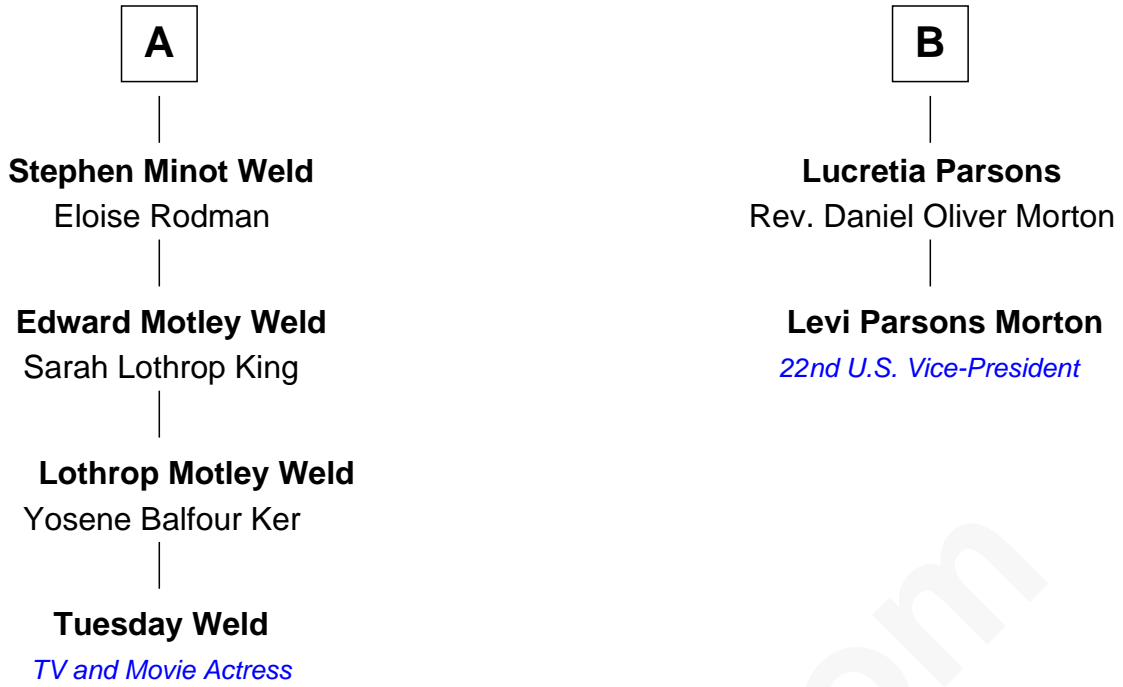

FamousKin.com Relationship Chart of

Tuesday Weld

TV and Movie Actress

8th cousin 2 times removed of

Levi Parsons Morton

22nd U.S. Vice-President

FamousKin.com