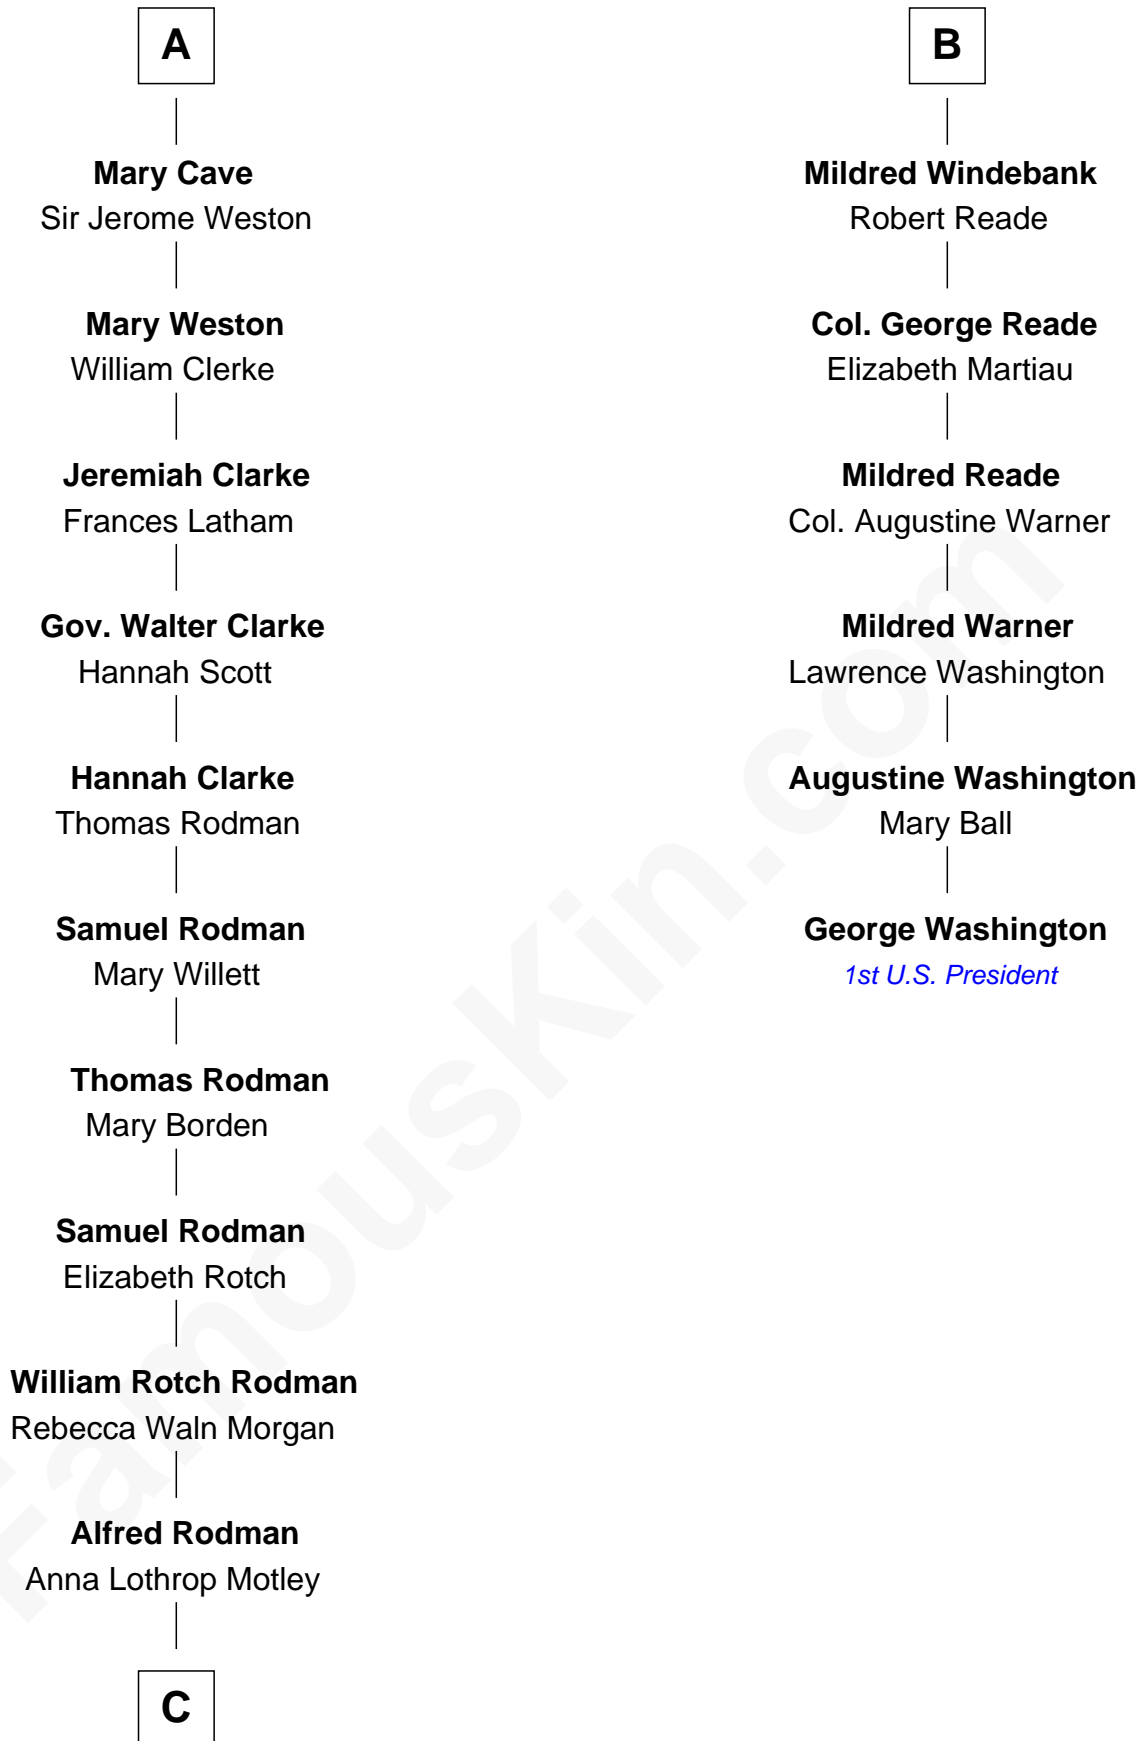

FamousKin.com Relationship Chart of

Tuesday Weld

TV and Movie Actress

12th cousin 8 times removed of

George Washington

1st U.S. President

Sir Reynold de Grey

Eleanor le Strange

C

Eloise Rodman
Stephen Minot Weld

Edward Motley Weld
Sarah Lothrop King

Lothrop Motley Weld
Yosene Balfour Ker

Tuesday Weld
TV and Movie Actress

FamousKin.com