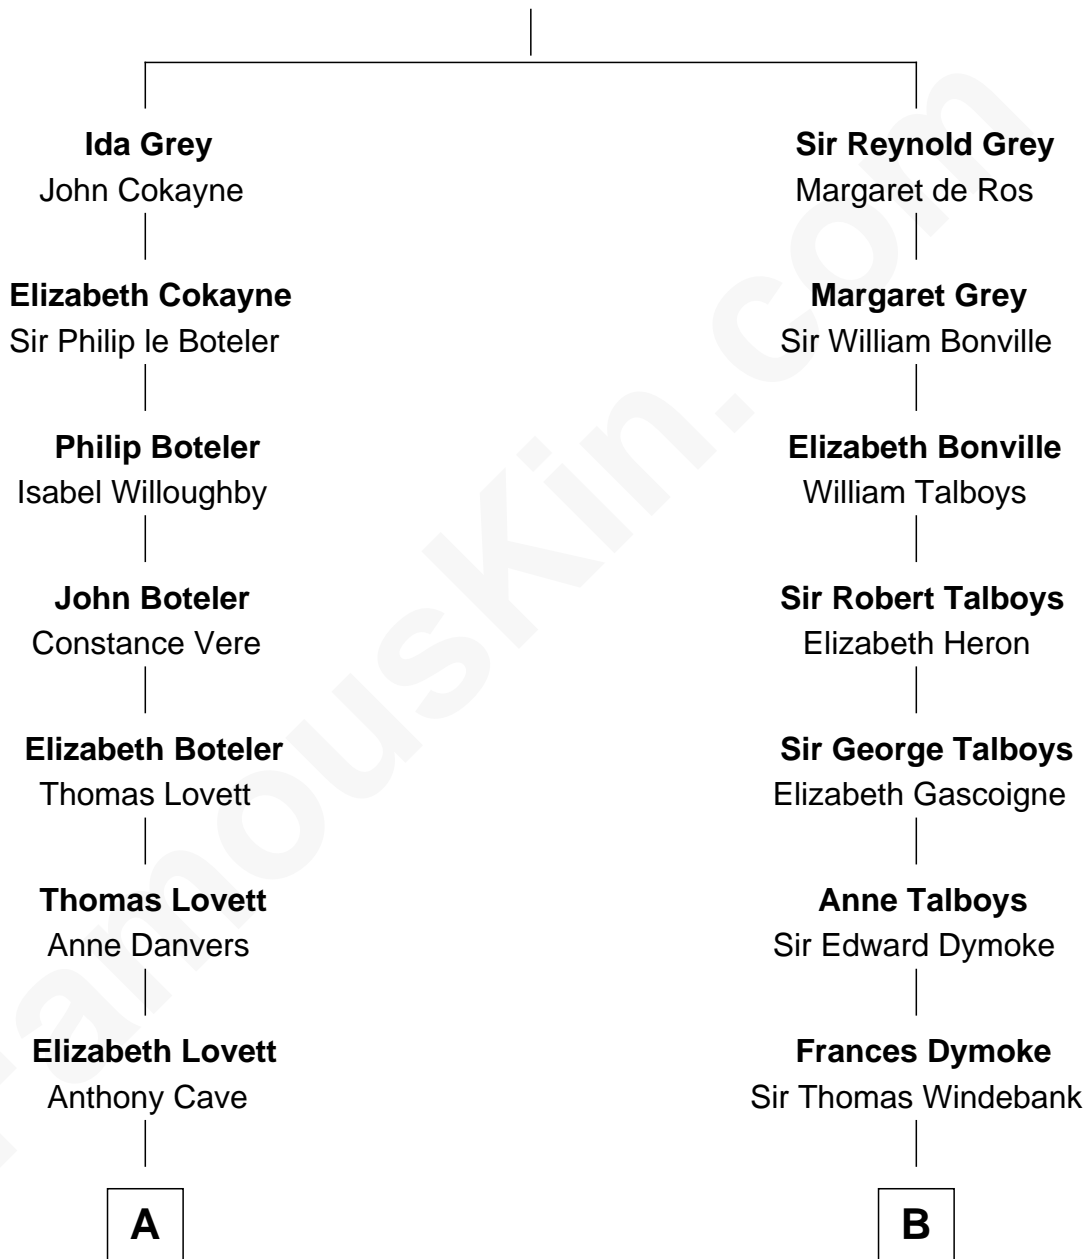

FamousKin.com Relationship Chart of

Tuesday Weld

TV and Movie Actress

12th cousin 8 times removed of

George Washington

1st U.S. President

Sir Reynold de Grey

Eleanor le Strange

C

Eloise Rodman
Stephen Minot Weld

Edward Motley Weld
Sarah Lothrop King

Lothrop Motley Weld
Yosene Balfour Ker

Tuesday Weld
TV and Movie Actress

FamousKin.com