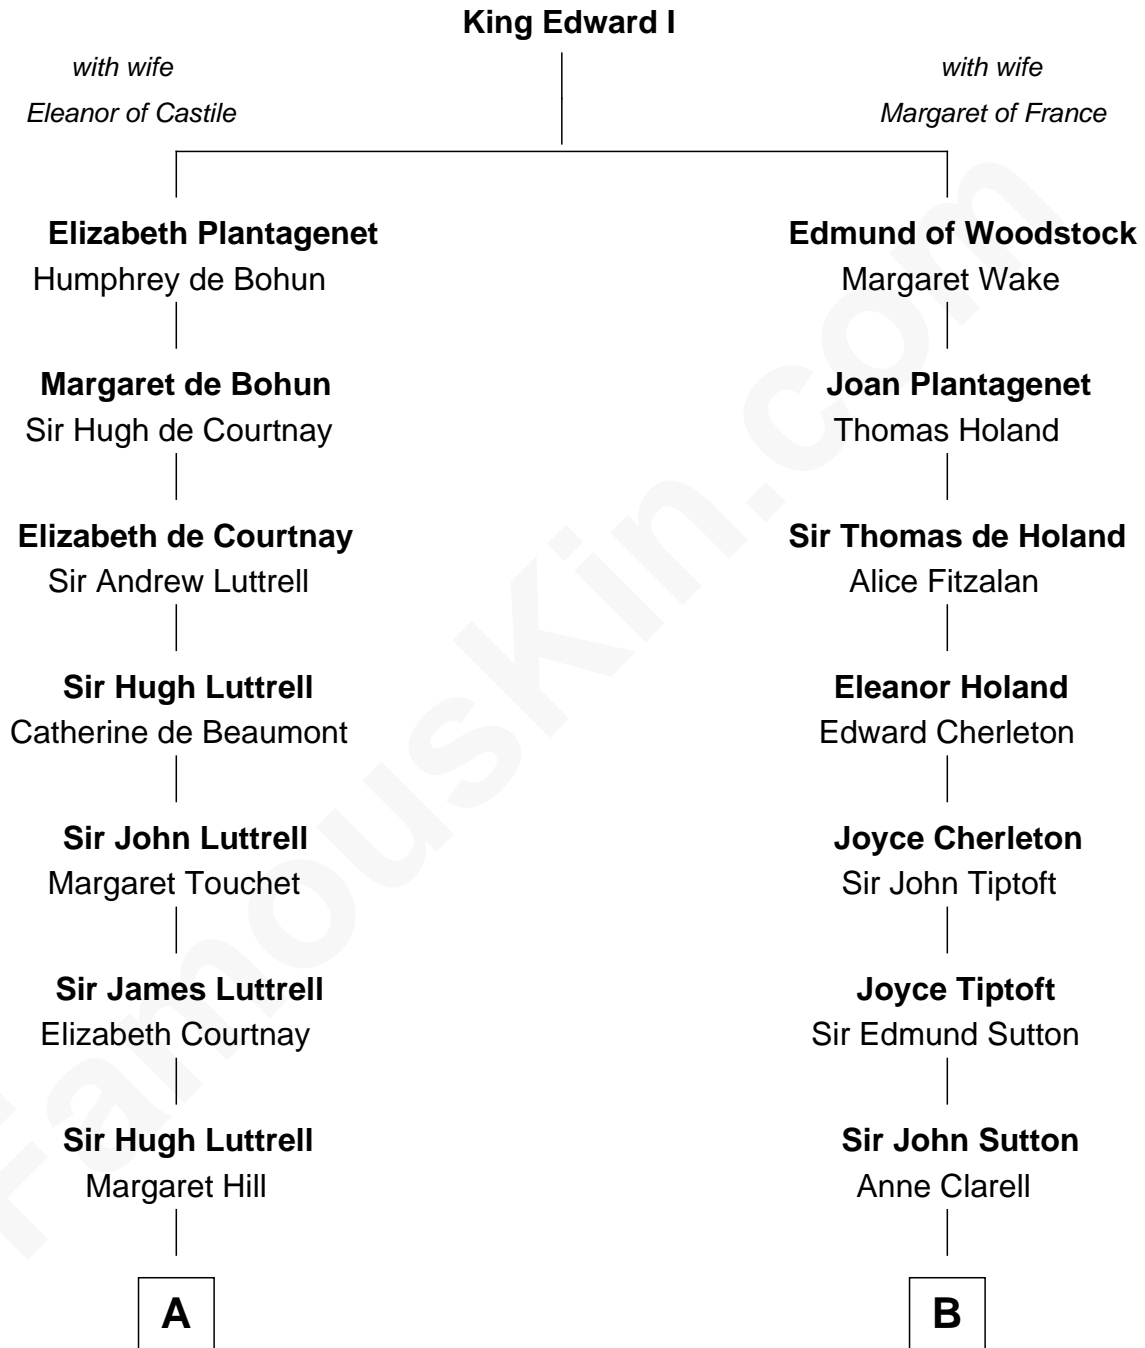

FamousKin.com Relationship Chart of

Tuesday Weld

TV and Movie Actress

14th cousin 7 times removed of

George Washington

1st U.S. President

C

—
Anna Lothrop Motley

Alfred Rodman

—
Eloise Rodman

Stephen Minot Weld

—
Edward Motley Weld

Sarah Lothrop King

—
Lothrop Motley Weld

Yosene Balfour Ker

—
Tuesday Weld