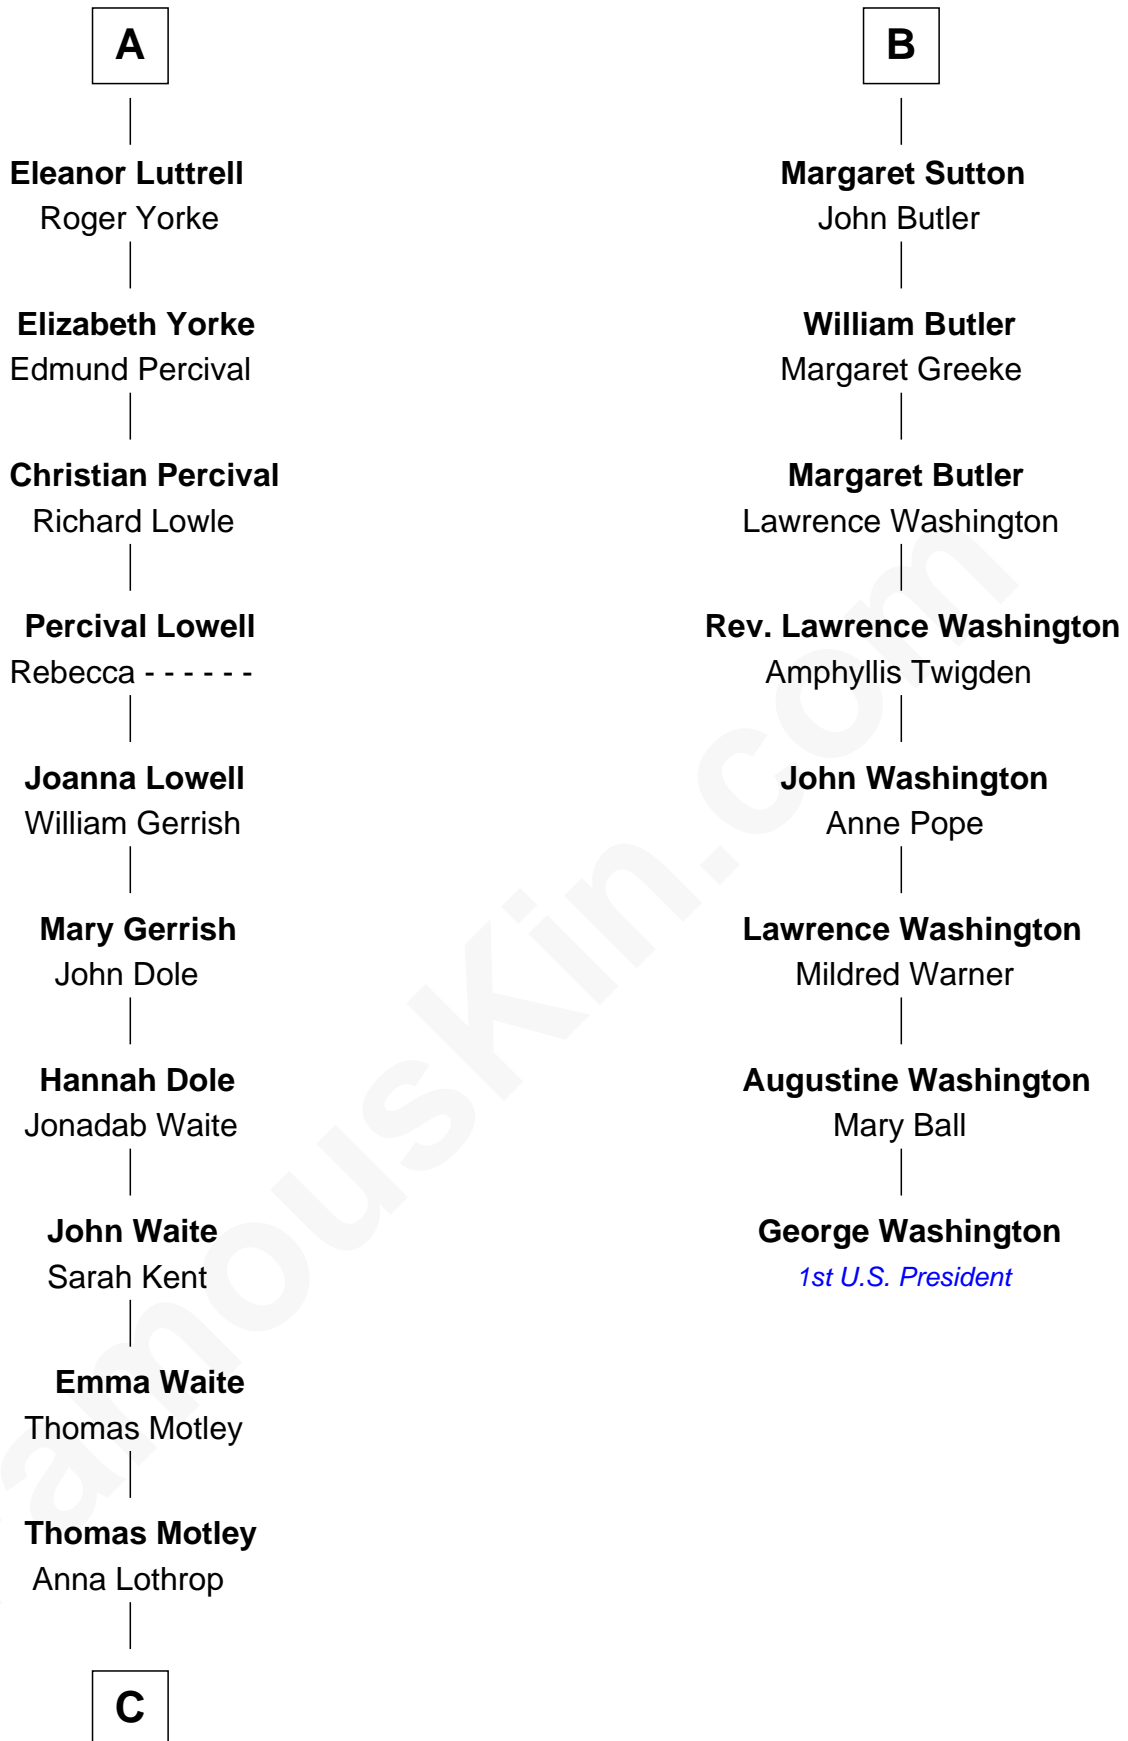

FamousKin.com Relationship Chart of

Tuesday Weld

TV and Movie Actress

14th cousin 7 times removed of

George Washington

1st U.S. President

C

—
Anna Lothrop Motley

Alfred Rodman

—
Eloise Rodman

Stephen Minot Weld

—
Edward Motley Weld

Sarah Lothrop King

—
Lothrop Motley Weld

Yosene Balfour Ker

—
Tuesday Weld