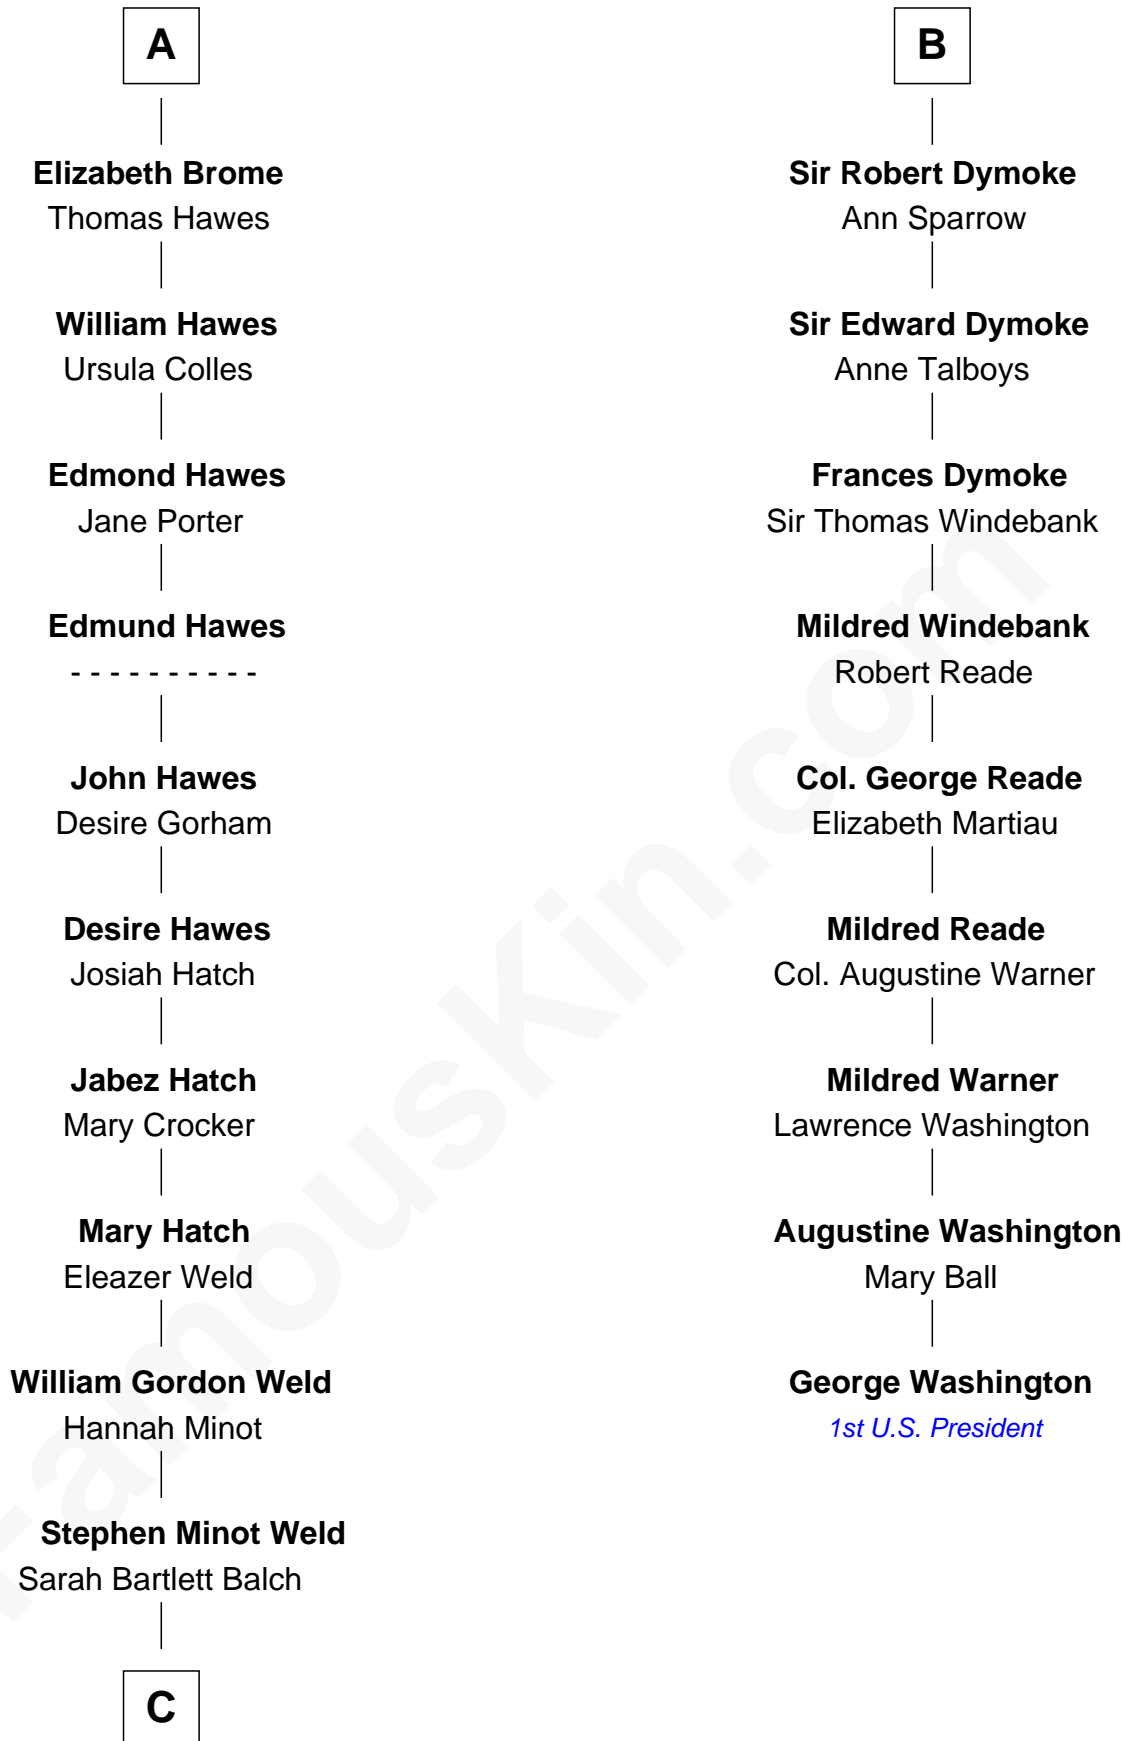

FamousKin.com Relationship Chart of

Tuesday Weld

TV and Movie Actress

15th cousin 5 times removed of

George Washington

1st U.S. President

Sir Robert de Ros

Isabel de Aubeney

C

Stephen Minot Weld

Eloise Rodman

Edward Motley Weld

Sarah Lothrop King

Lothrop Motley Weld

Yosene Balfour Ker

Tuesday Weld