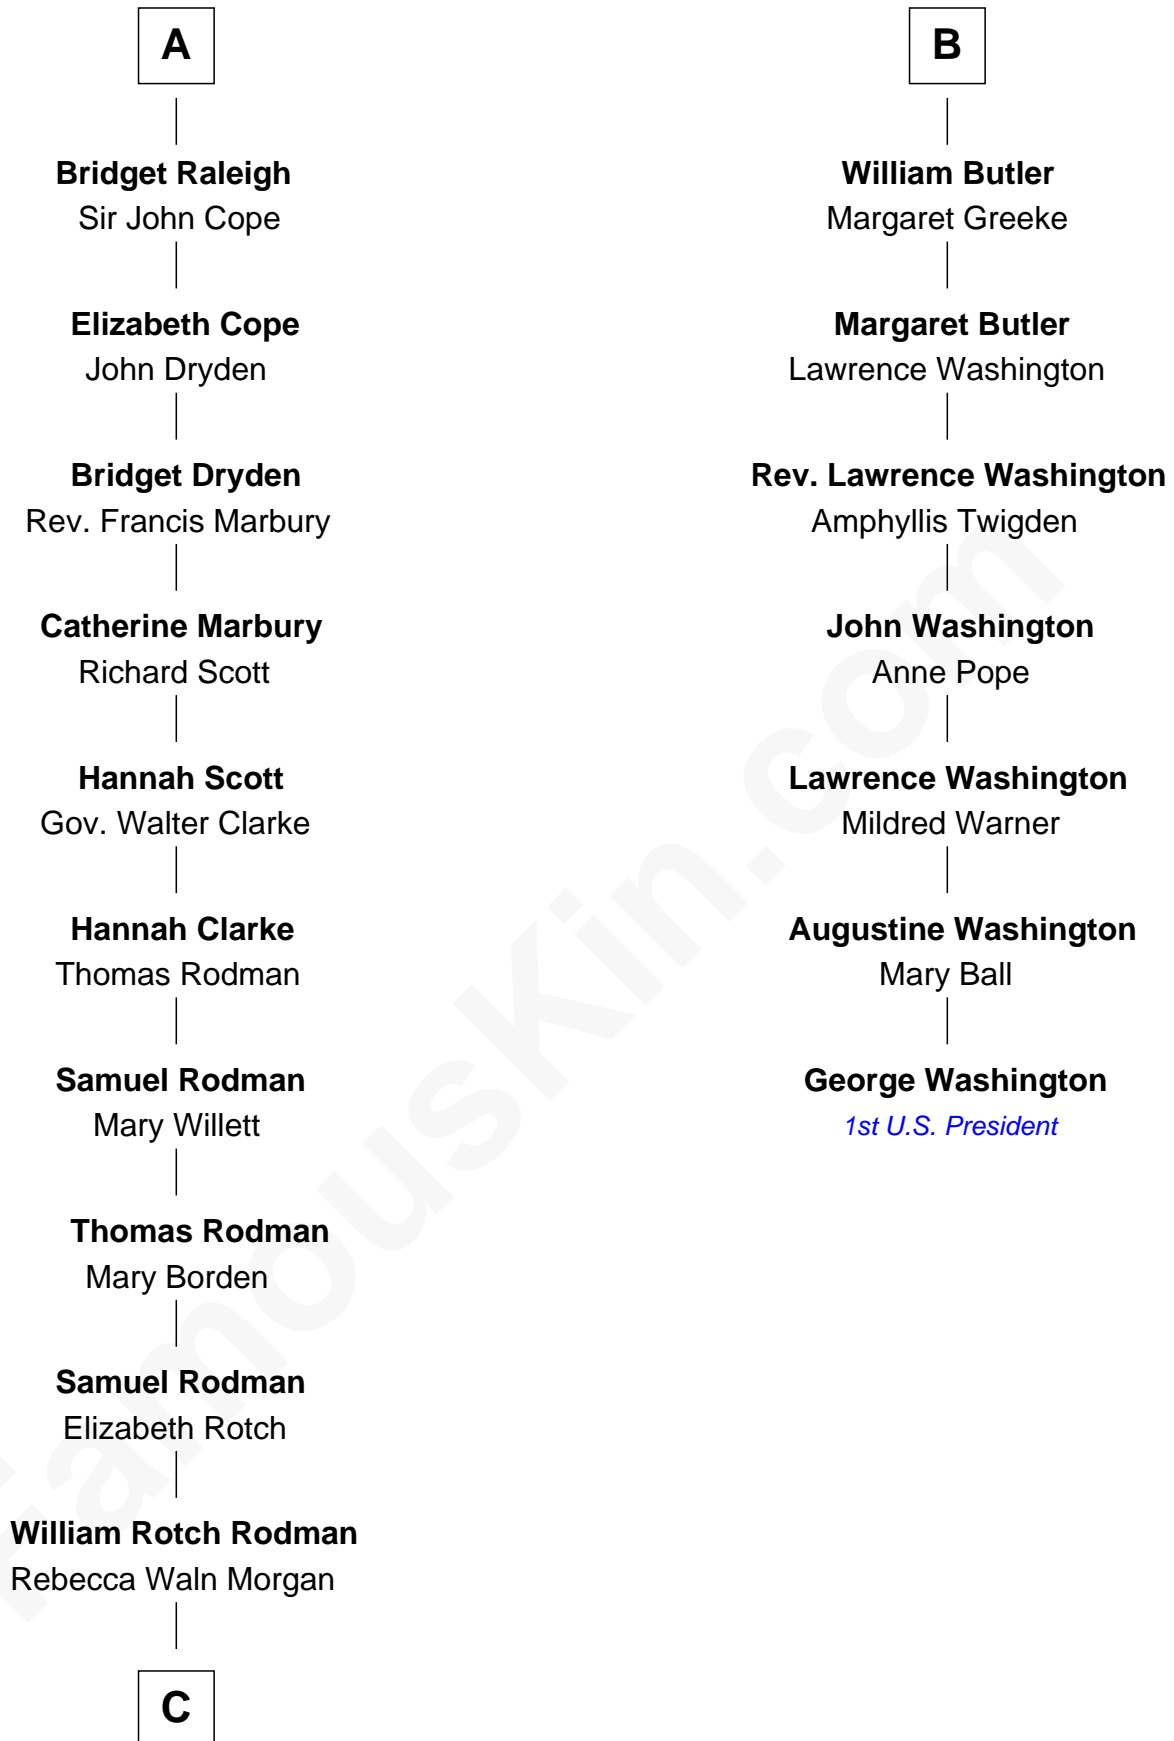

# FamousKin.com Relationship Chart of

**Tuesday Weld**

*TV and Movie Actress*

13th cousin 8 times removed of

**George Washington**

*1st U.S. President*

**Edmund Fitzalan**

Alice de Warenne

**C**

—  
**Alfred Rodman**  
Anna Lothrop Motley

—  
**Eloise Rodman**  
Stephen Minot Weld

—  
**Edward Motley Weld**  
Sarah Lothrop King

—  
**Lothrop Motley Weld**  
Yosene Balfour Ker

—  
**Tuesday Weld**  
*TV and Movie Actress*