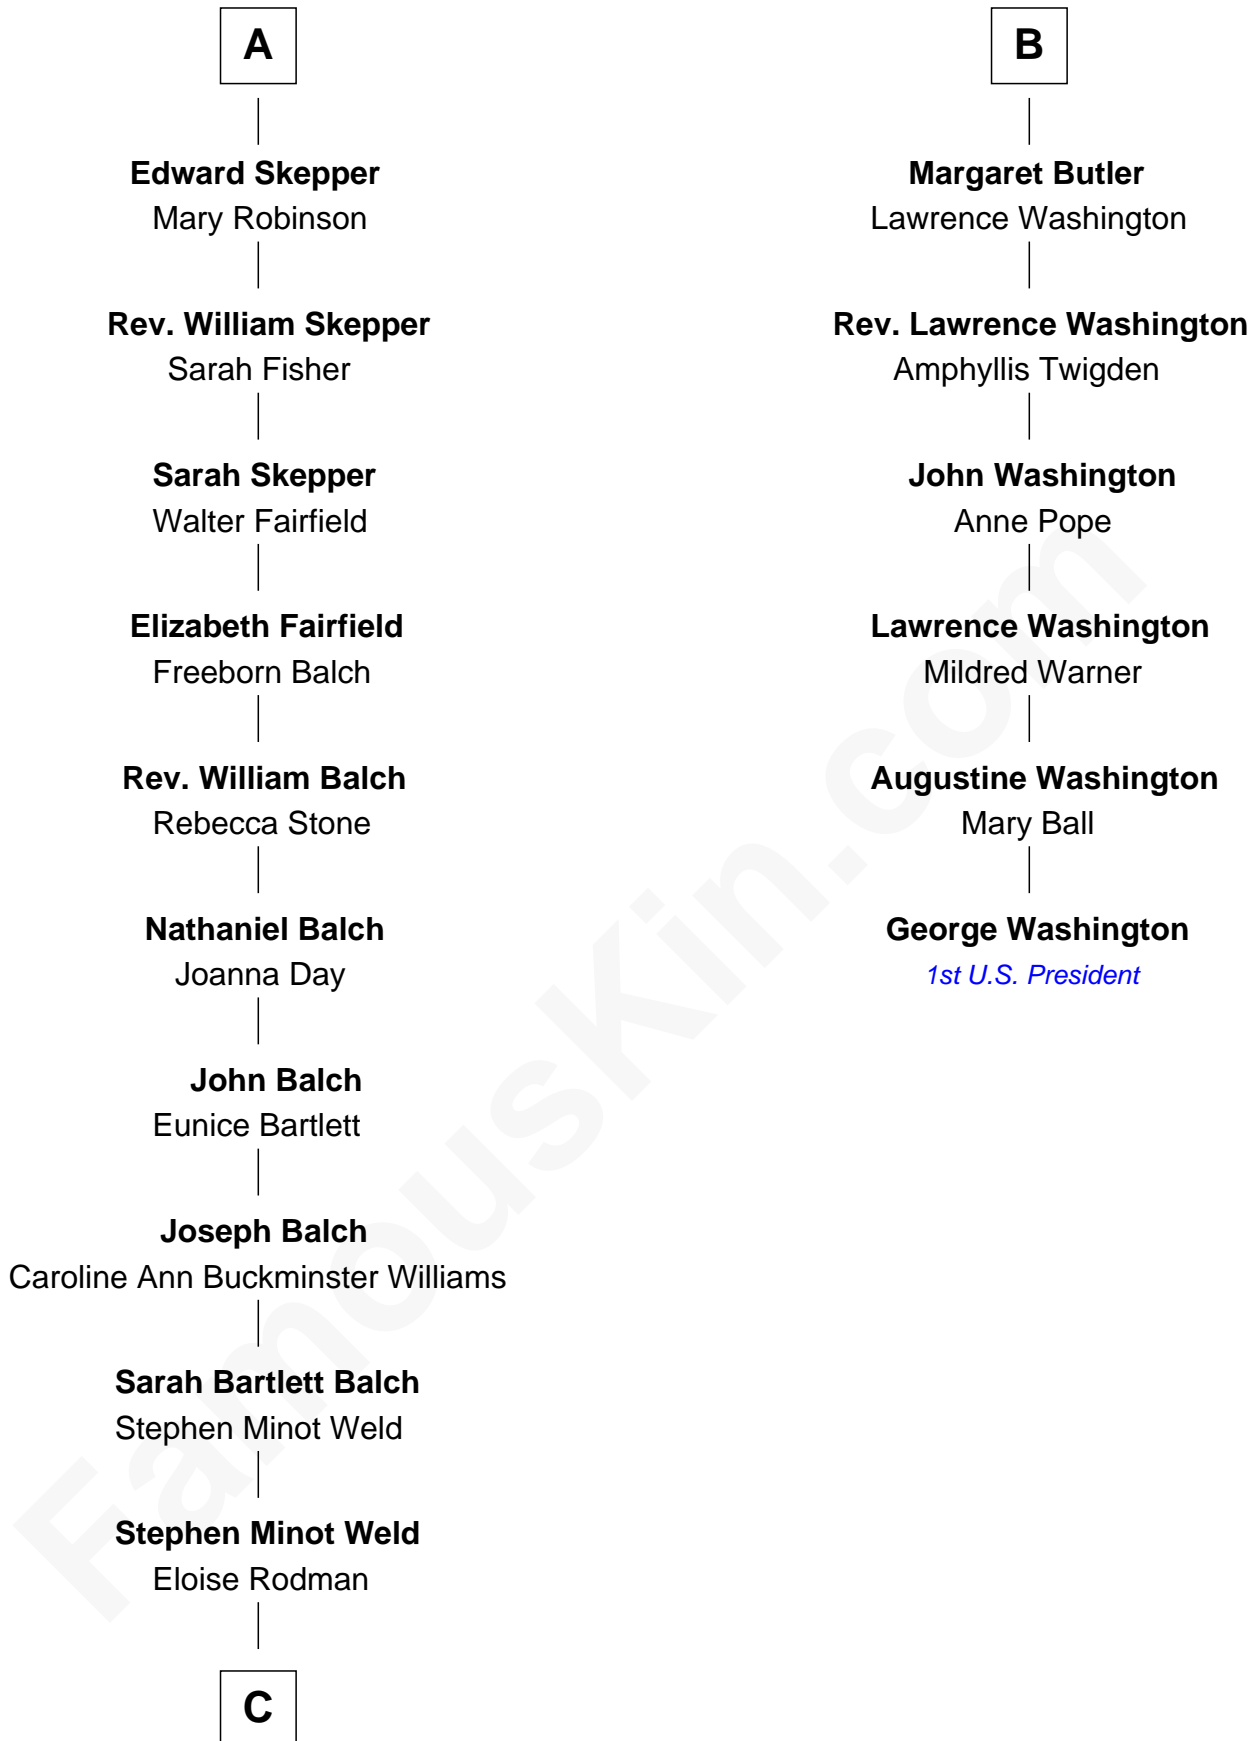

FamousKin.com Relationship Chart of

Tuesday Weld

TV and Movie Actress

12th cousin 7 times removed of

George Washington

1st U.S. President

Sir Philip le Despencer

Elizabeth - - - - -

Sir Philip le Despencer

Elizabeth de Tibetot

Margery Despencer

Sir Roger Wentworth

Sir Philip Wentworth

Mary Clifford

Elizabeth Wentworth

Sir Martin de la See

Anne Clarell

Margaret Sutton

John Butler

William Butler

Margaret Greeke

B

C

Edward Motley Weld

Sarah Lothrop King

Lothrop Motley Weld

Yosene Balfour Ker

Tuesday Weld

TV and Movie Actress

FamousKin.com