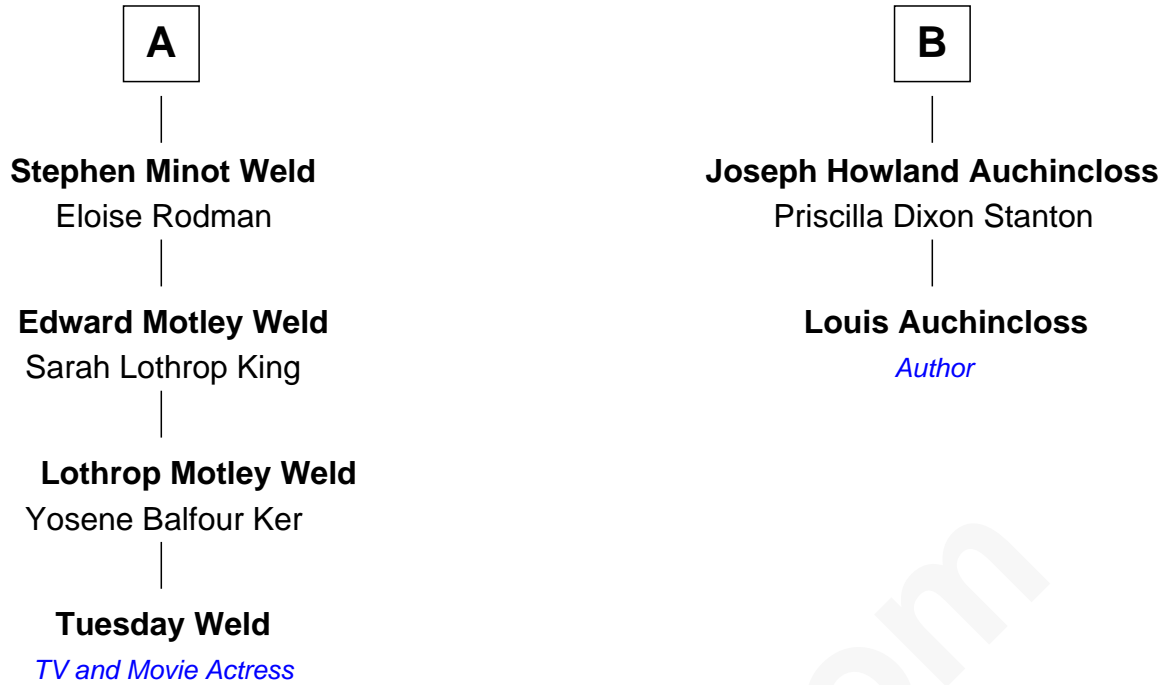

# FamousKin.com Relationship Chart of

**Tuesday Weld**

*TV and Movie Actress*

8th cousin 2 times removed of

**Louis Auchincloss**

*Author*

**Thomas Richards**

Welthian - - - - -

FamousKin.com