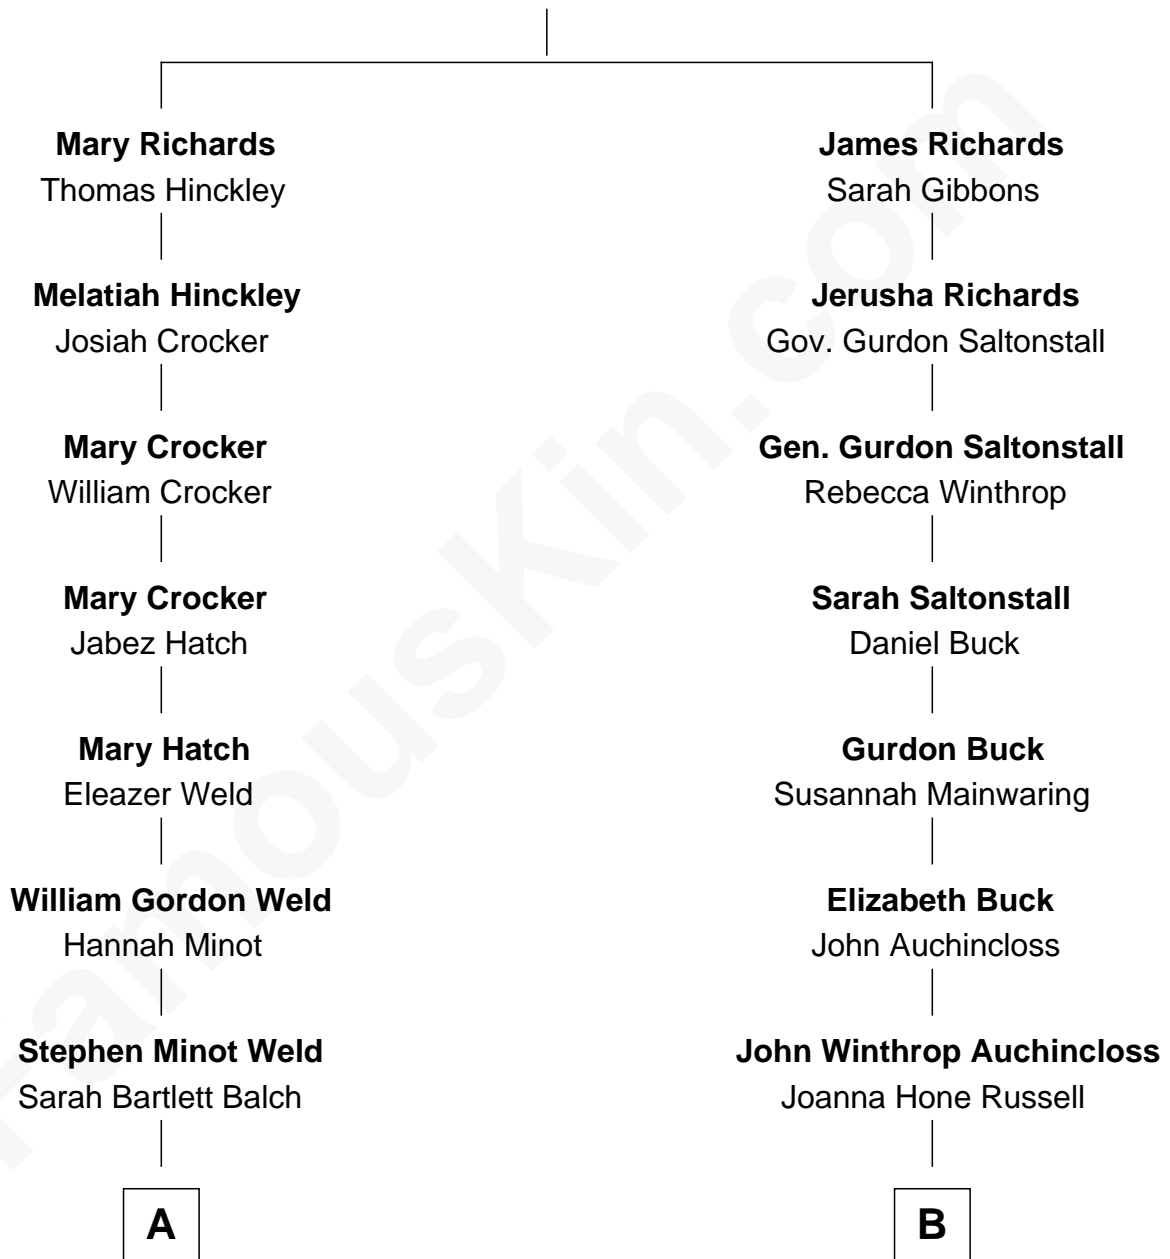

# FamousKin.com Relationship Chart of

**Tuesday Weld**

*TV and Movie Actress*

8th cousin 2 times removed of

**Louis Auchincloss**

*Author*

**Thomas Richards**

Welthian - - - - -

FamousKin.com