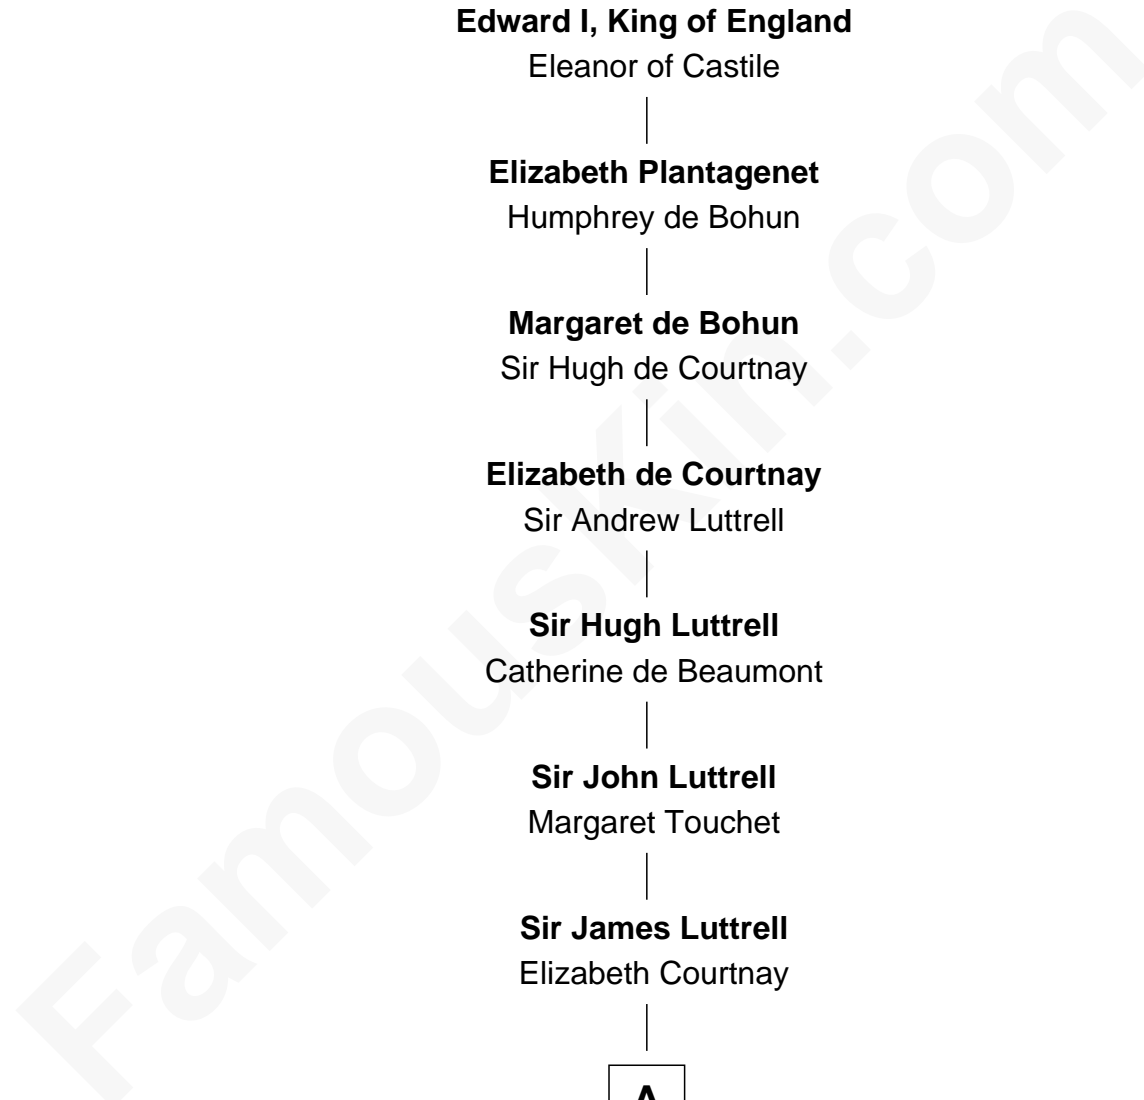

King Henry III

Eleanor of Provence

Edward I, King of England

Eleanor of Castile

Elizabeth Plantagenet

Humphrey de Bohun

Margaret de Bohun

Sir Hugh de Courtnay

Elizabeth de Courtnay

Sir Andrew Luttrell

Sir Hugh Luttrell

Catherine de Beaumont

Sir John Luttrell

Margaret Touchet

Sir James Luttrell

Elizabeth Courtnay

A