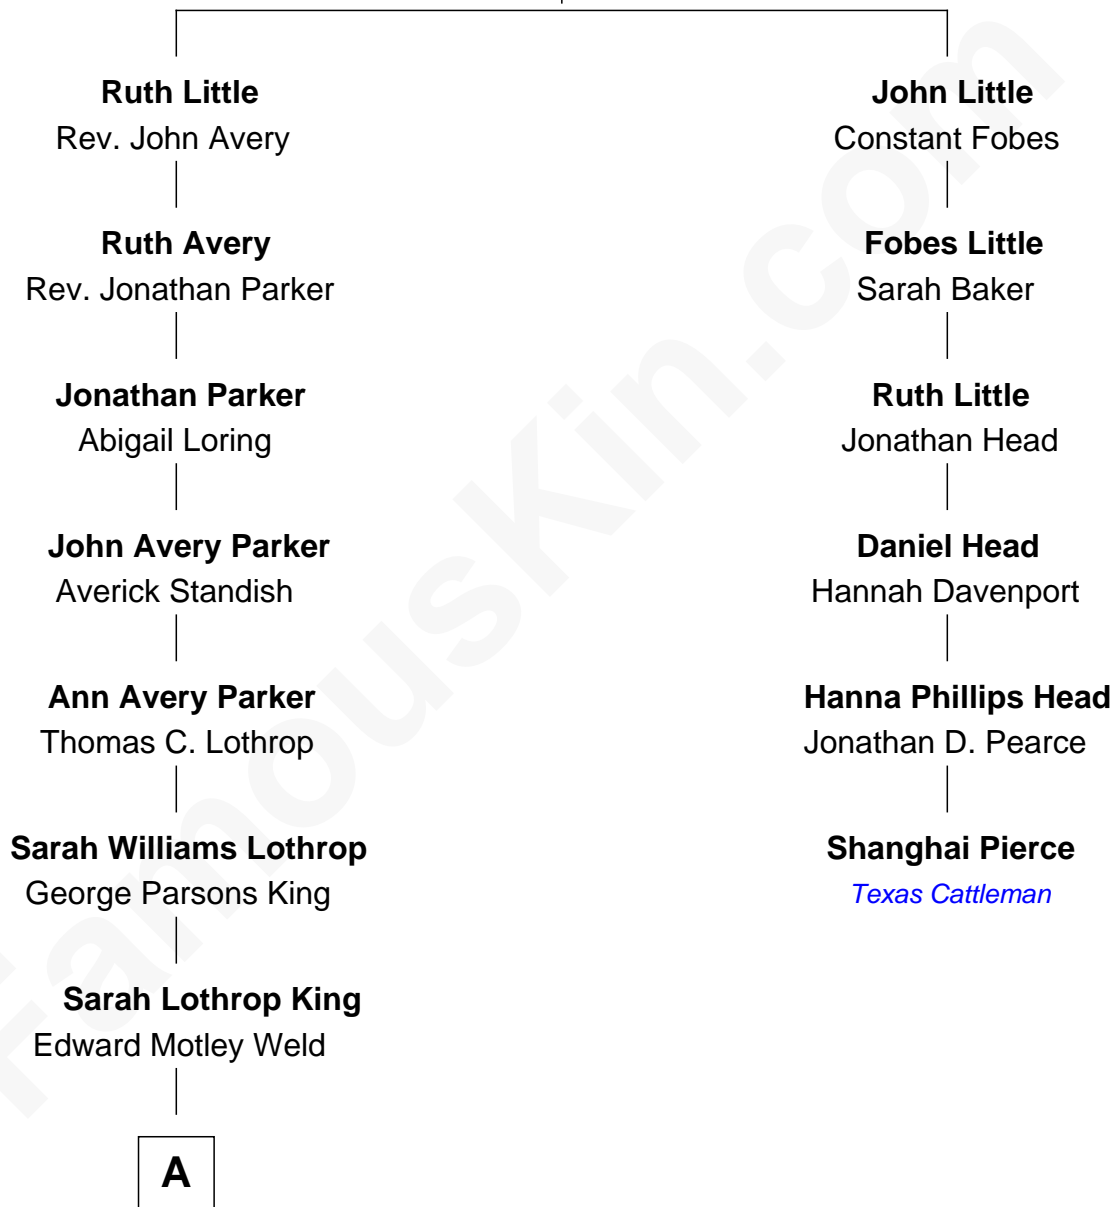

FamousKin.com Relationship Chart of

Tuesday Weld

TV and Movie Actress

5th cousin 3 times removed of

Shanghai Pierce

Texas Cattleman

Ephraim Little
Mary Sturtevant

A

—
Lothrop Motley Weld

Yosene Balfour Ker

—
Tuesday Weld

TV and Movie Actress

FamousKin.com