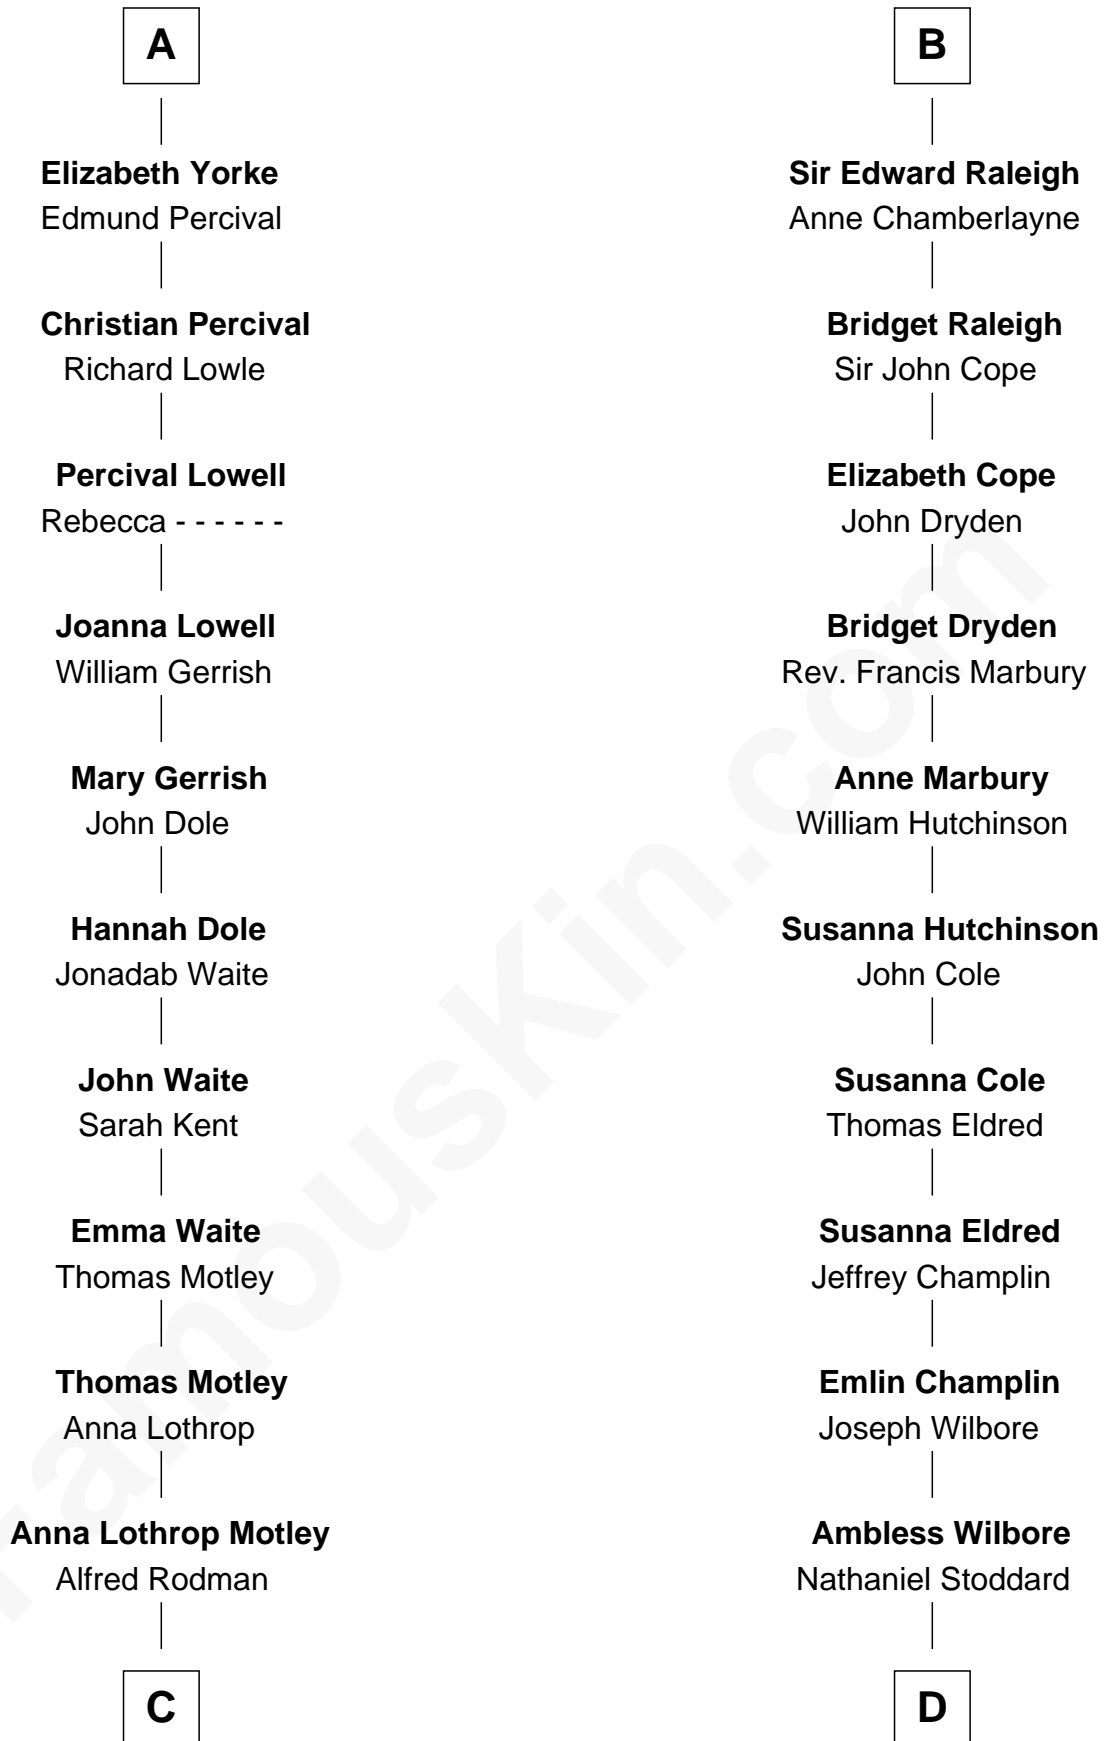

FamousKin.com Relationship Chart of

Tuesday Weld

TV and Movie Actress

19th cousin 1 time removed of

Shanghai Pierce

Texas Cattleman

Humphrey de Bohun

Elizabeth Plantagenet

C

Eloise Rodman
Stephen Minot Weld

Edward Motley Weld
Sarah Lothrop King

Lothrop Motley Weld
Yosene Balfour Ker

Tuesday Weld
TV and Movie Actress

D

Susanna Stoddard
Isaac Pearce

Jonathan D. Pearce
Hanna Phillips Head

Shanghai Pierce
Texas Cattleman

FamousKin.com