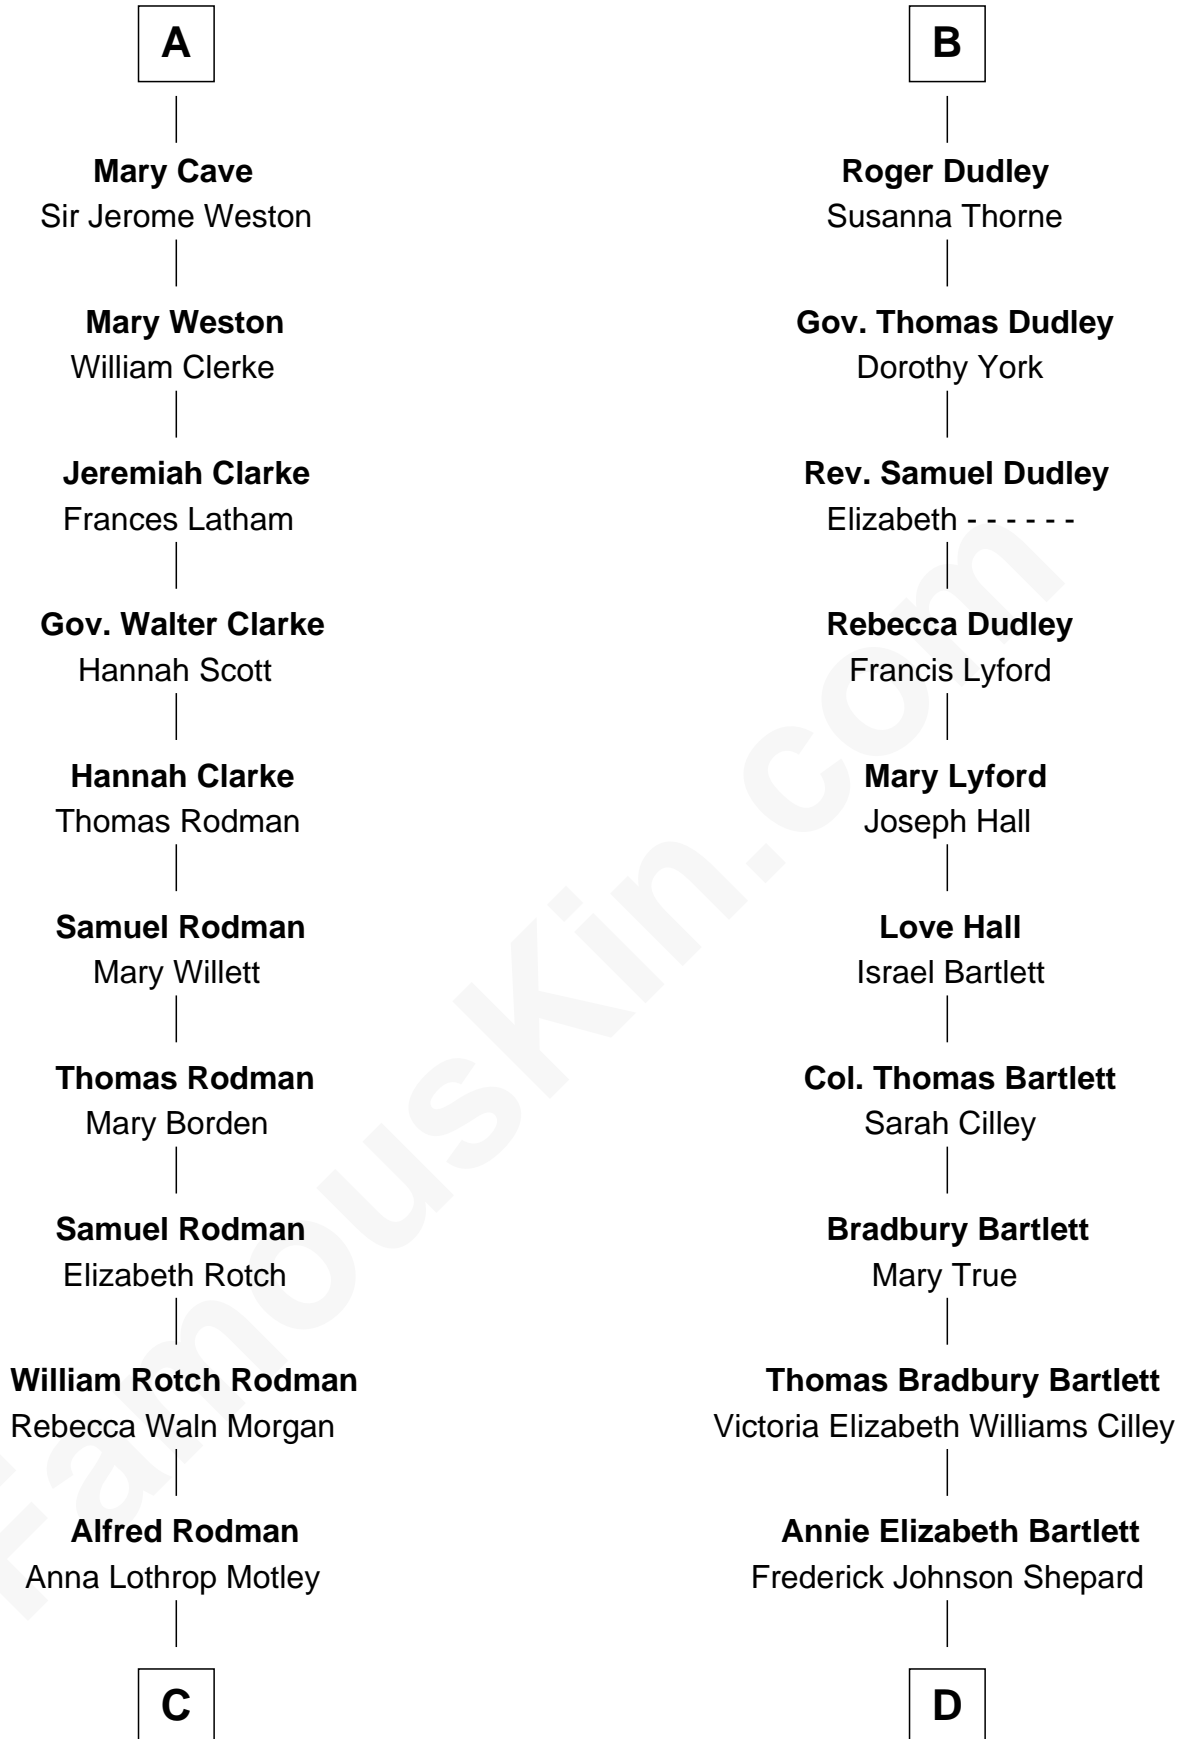

FamousKin.com

Relationship Chart of

Tuesday Weld

TV and Movie Actress

18th cousin 2 times removed of

Alan Shepard

Mercury and Apollo Astronaut

Sir Reynold de Grey

Eleanor le Strange

C

Eloise Rodman
Stephen Minot Weld

Edward Motley Weld
Sarah Lothrop King

Lothrop Motley Weld
Yosene Balfour Ker

Tuesday Weld
TV and Movie Actress

D

Alan Bartlett Shepard
Pauline Renza Emerson

Alan Shepard
Mercury and Apollo Astronaut

FamousKin.com