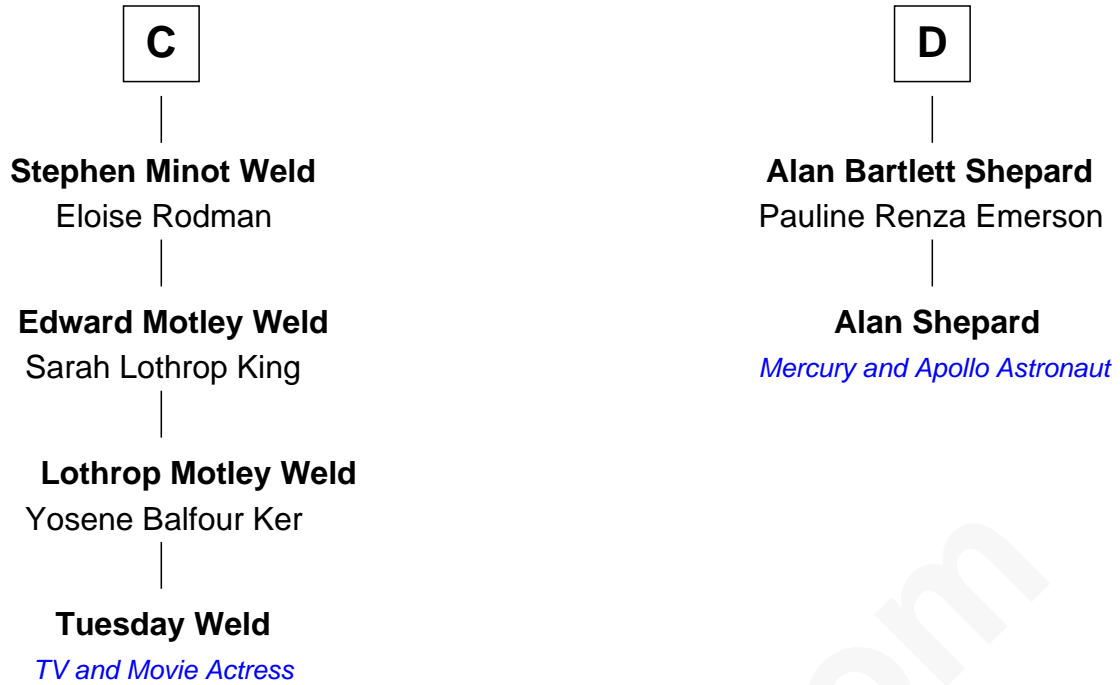

FamousKin.com Relationship Chart of

Tuesday Weld

TV and Movie Actress

18th cousin 2 times removed of

Alan Shepard

Mercury and Apollo Astronaut

Sir Ralph de Neville

Alice de Audley

Maude de Percy

Sir Ralph Neville

Joan Beaufort

Katherine Neville

Sir Thomas Strangeways

Joan Strangeways

Sir William Willoughby

Cecily Willoughby

Sir Edward Sutton

Sir John Sutton

Cecily Grey

Sir Henry Dudley

----- Ashton

Probable

B

FamousKin.com