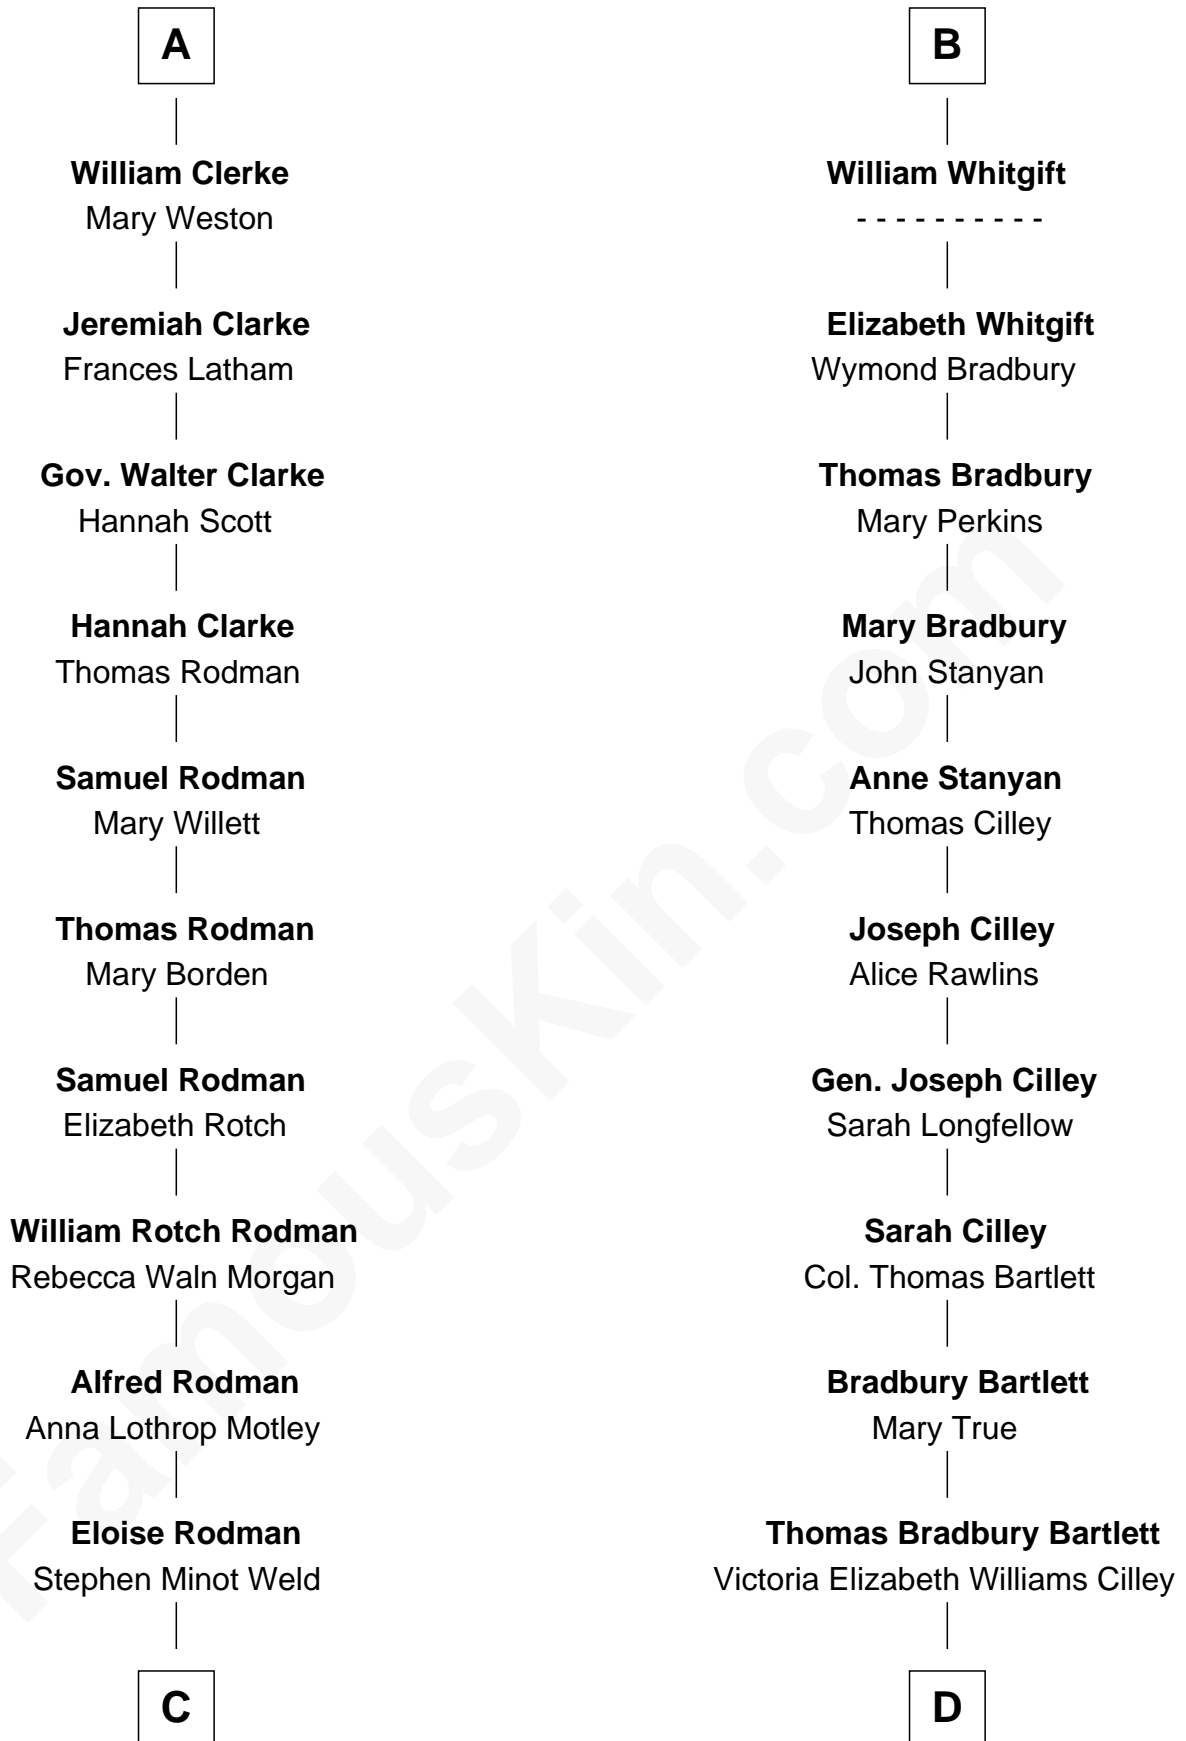

FamousKin.com

Relationship Chart of

Tuesday Weld

TV and Movie Actress

19th cousin of

Alan Shepard

Mercury and Apollo Astronaut

John de Welles

John de Welles

Eleanor de Mowbray

Eudo de Welles

Maud de Greystoke

Sir Lionel de Welles

Joan de Waterton

Margaret de Welles

Sir Thomas Dymoke

Jane Dymoke

John Fulnetby

Katherine Fulnetby

William Dynwell

Anne Dynwell

Henry Whitgift

B

C

Edward Motley Weld

Sarah Lothrop King

Lothrop Motley Weld

Yosene Balfour Ker

Tuesday Weld

TV and Movie Actress

D

Annie Elizabeth Bartlett