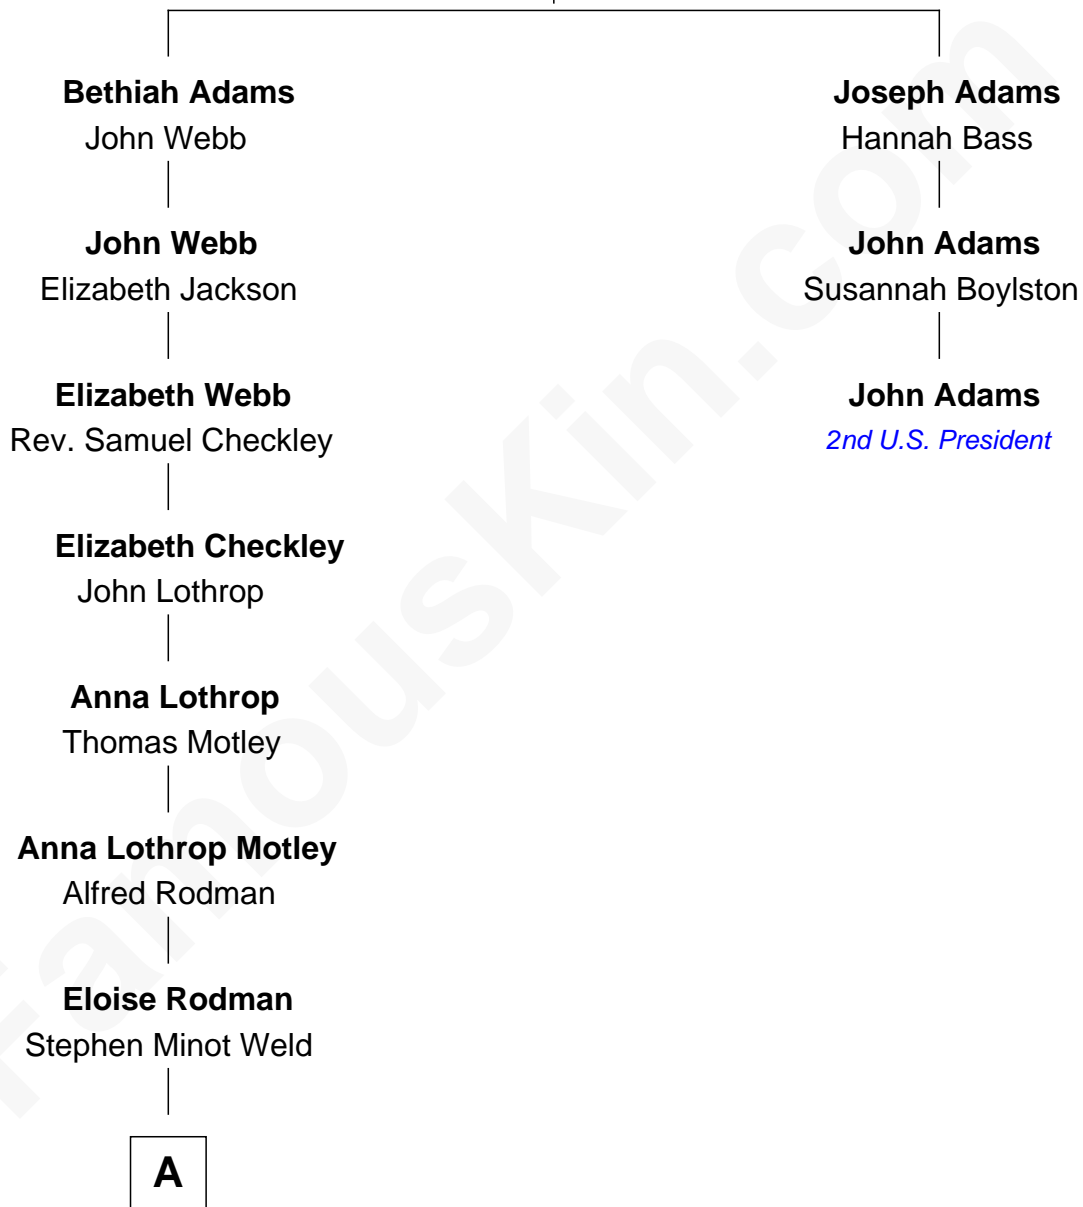

# FamousKin.com Relationship Chart of

**Tuesday Weld**

*TV and Movie Actress*

2nd cousin 7 times removed of

**John Adams**

*2nd U.S. President and Signer of the Declaration of Independence*

**Joseph Adams**

Abigail Baxter

**A**

Edward Motley Weld

Sarah Lothrop King

Lothrop Motley Weld

Yosene Balfour Ker

Tuesday Weld

*TV and Movie Actress*