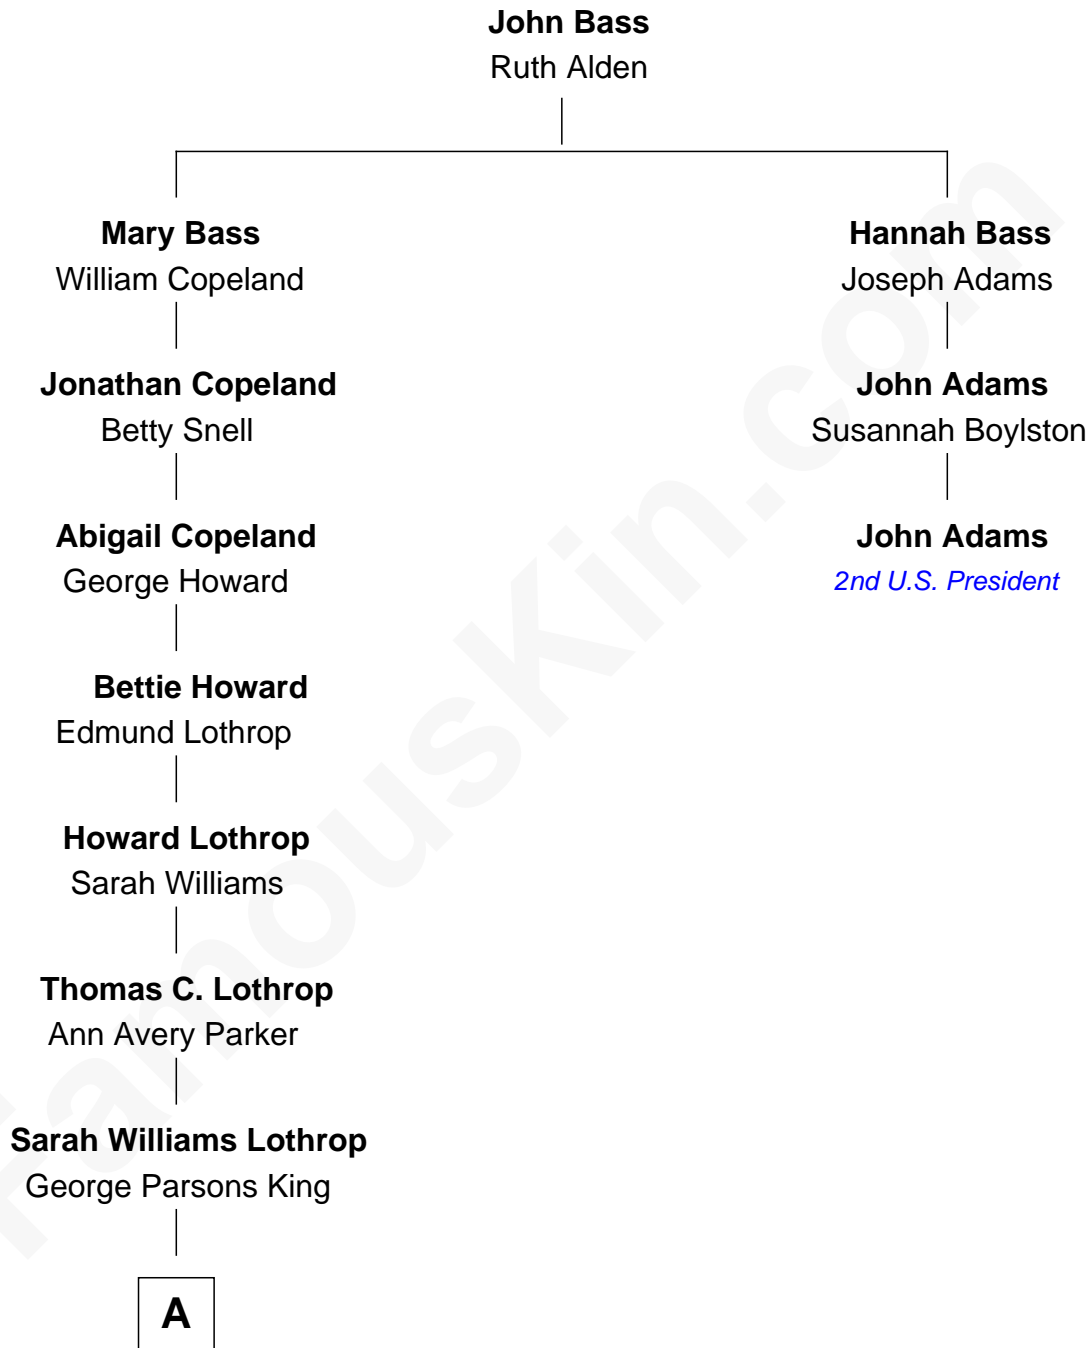

# FamousKin.com Relationship Chart of

**Tuesday Weld**

*TV and Movie Actress*

2nd cousin 7 times removed of

**John Adams**

*2nd U.S. President and Signer of the Declaration of Independence*

**A**

—  
**Sarah Lothrop King**  
Edward Motley Weld

—  
**Lothrop Motley Weld**  
Yosene Balfour Ker

—  
**Tuesday Weld**  
*TV and Movie Actress*

FamousKin.com