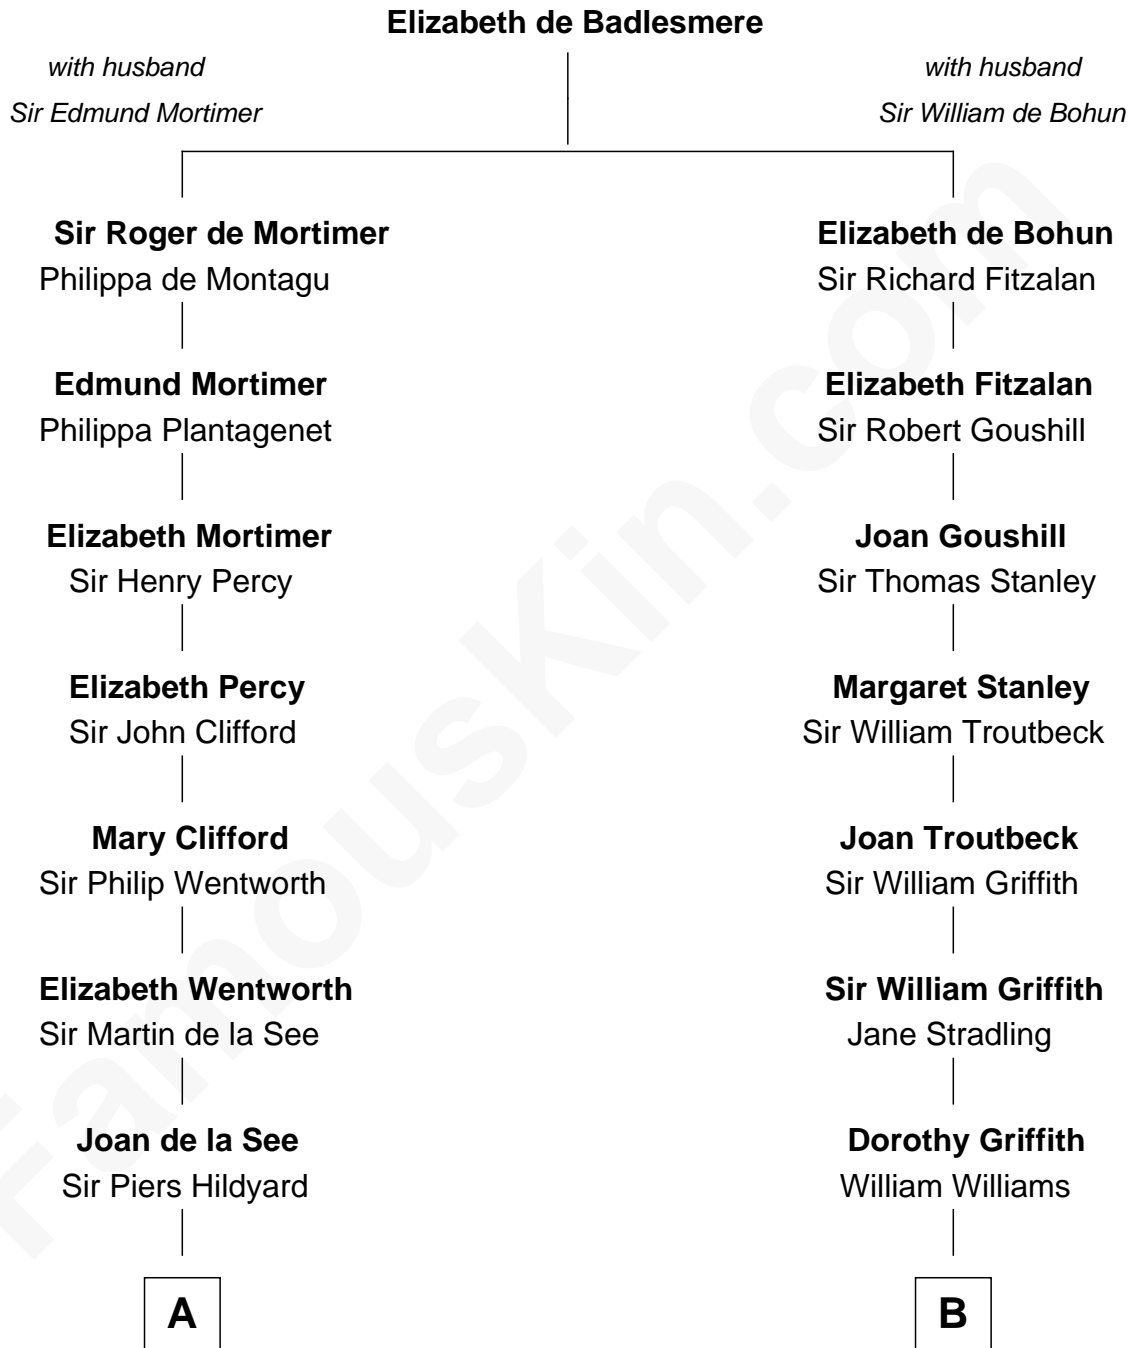

FamousKin.com Relationship Chart of

Tuesday Weld

TV and Movie Actress

14th cousin 7 times removed of

Abigail (Smith) Adams

First Lady of President John Adams

C

—
Sarah Bartlett Balch

Stephen Minot Weld

—
Stephen Minot Weld

Eloise Rodman

—
Edward Motley Weld

Sarah Lothrop King

—
Lothrop Motley Weld

Yosene Balfour Ker

—
Tuesday Weld