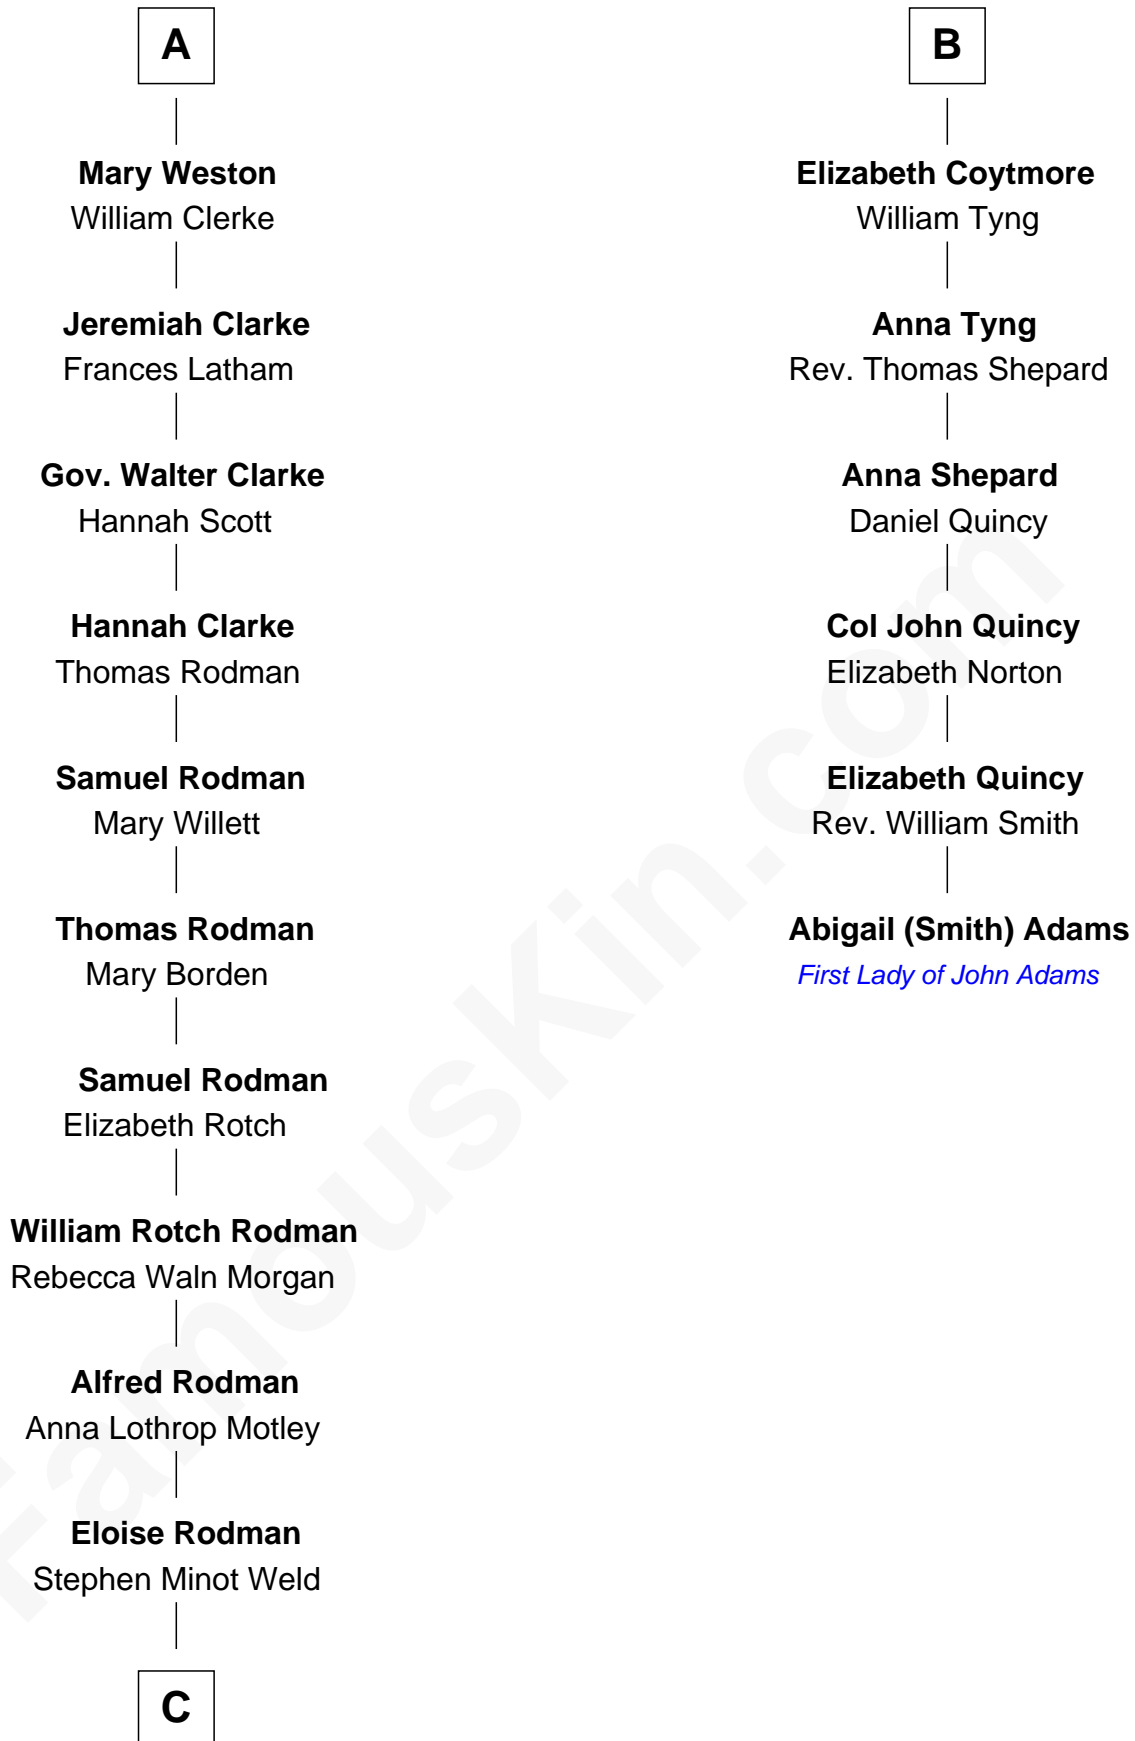

FamousKin.com

Relationship Chart of

Tuesday Weld

TV and Movie Actress

12th cousin 7 times removed of

Abigail (Smith) Adams

First Lady of President John Adams

Sir William Stradling

Isabel St. Barbe

C

Edward Motley Weld

Sarah Lothrop King

Lothrop Motley Weld

Yosene Balfour Ker

Tuesday Weld

TV and Movie Actress