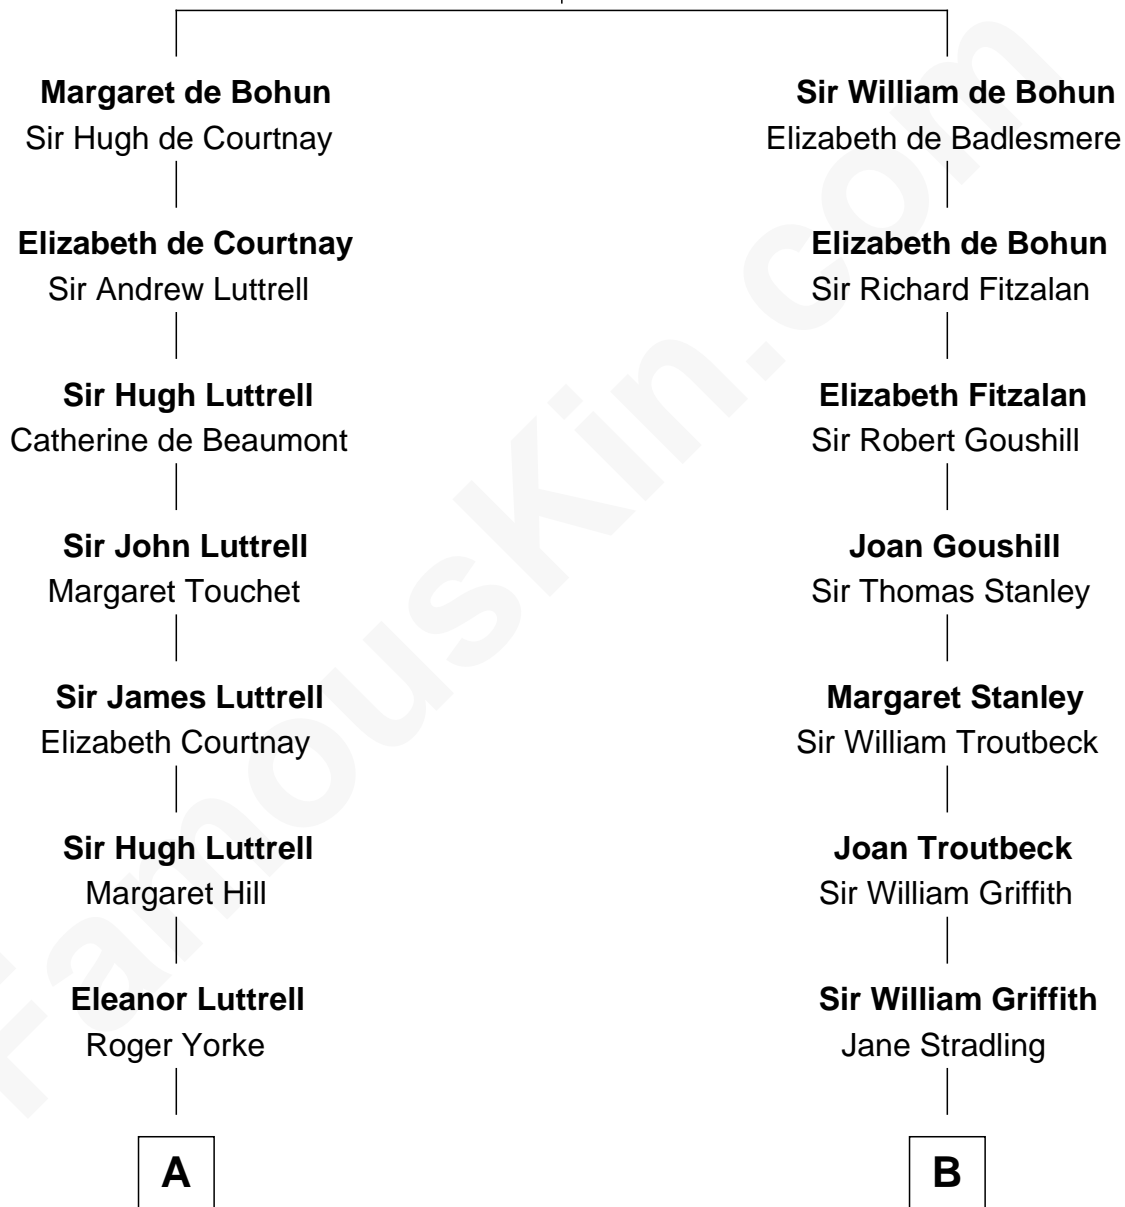

FamousKin.com Relationship Chart of

Tuesday Weld

TV and Movie Actress

15th cousin 5 times removed of

Abigail (Smith) Adams

First Lady of President John Adams

Humphrey de Bohun

Elizabeth Plantagenet

C

Eloise Rodman
Stephen Minot Weld

Edward Motley Weld
Sarah Lothrop King

Lothrop Motley Weld
Yosene Balfour Ker

Tuesday Weld
TV and Movie Actress

FamousKin.com