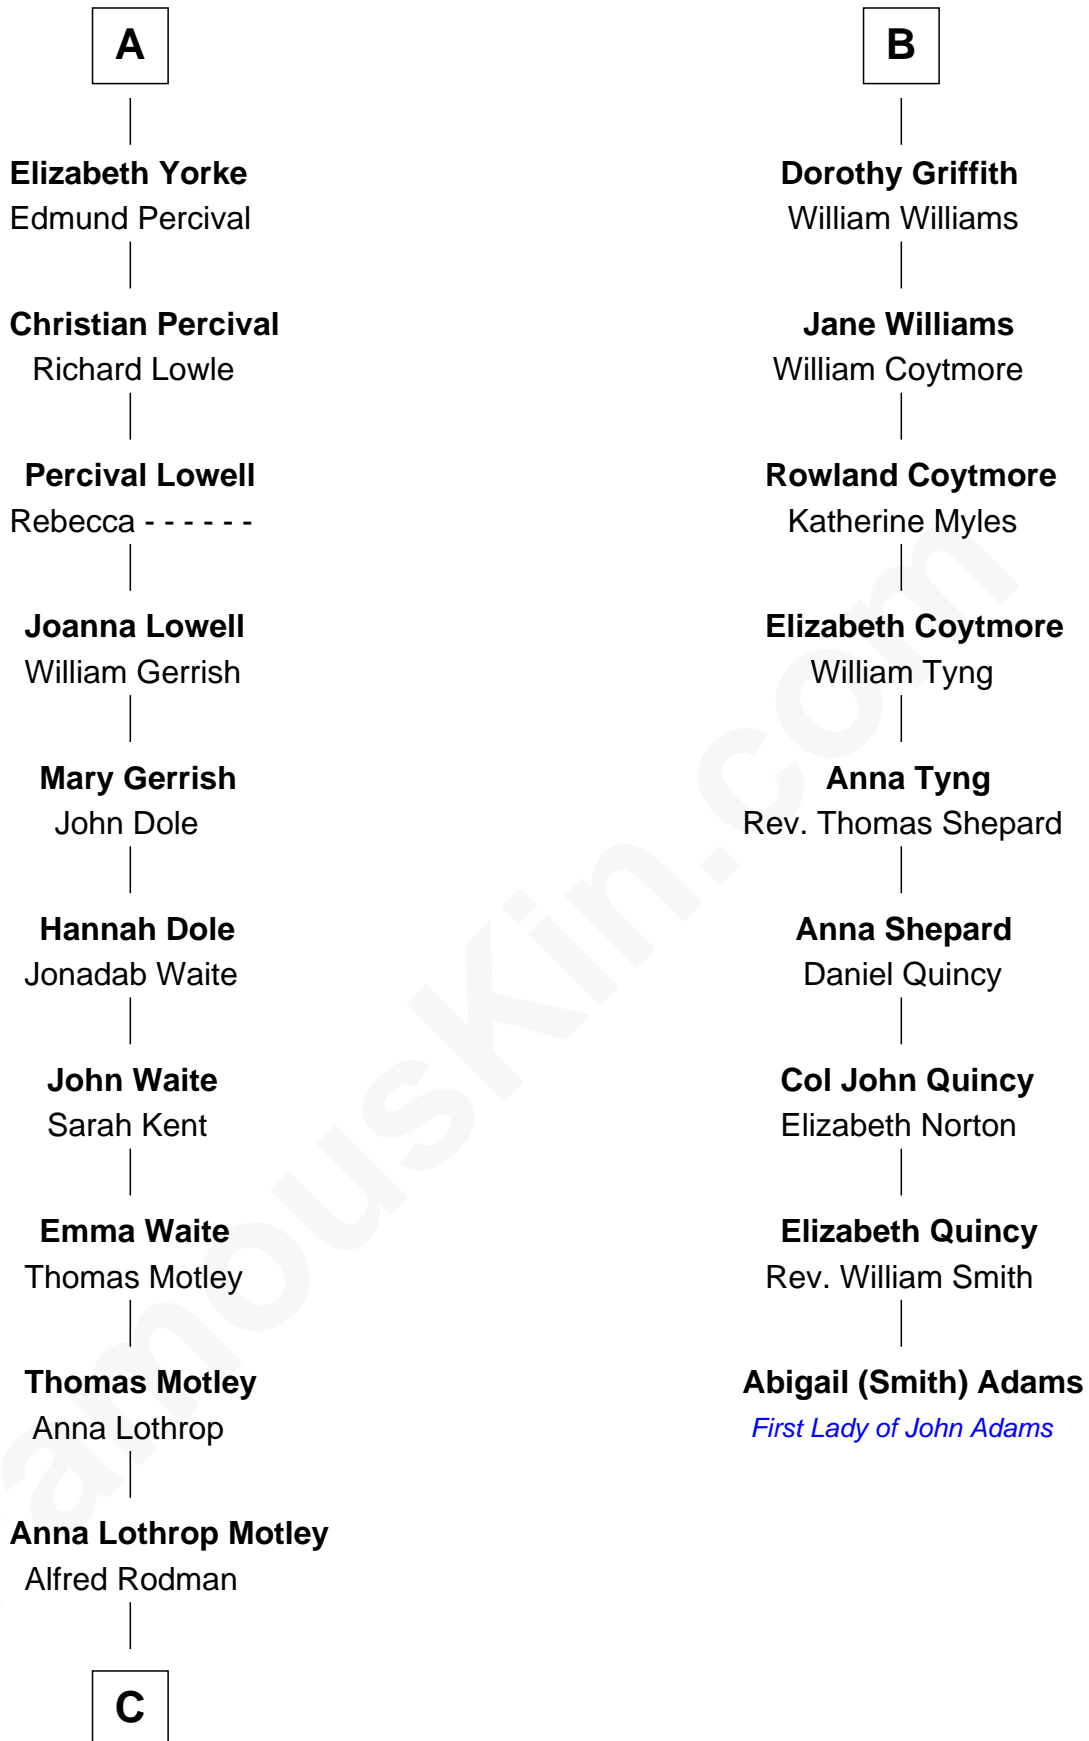

FamousKin.com Relationship Chart of

Tuesday Weld

TV and Movie Actress

15th cousin 5 times removed of

Abigail (Smith) Adams

First Lady of President John Adams

Humphrey de Bohun

Elizabeth Plantagenet

C

Eloise Rodman
Stephen Minot Weld

Edward Motley Weld
Sarah Lothrop King

Lothrop Motley Weld
Yosene Balfour Ker

Tuesday Weld
TV and Movie Actress

FamousKin.com