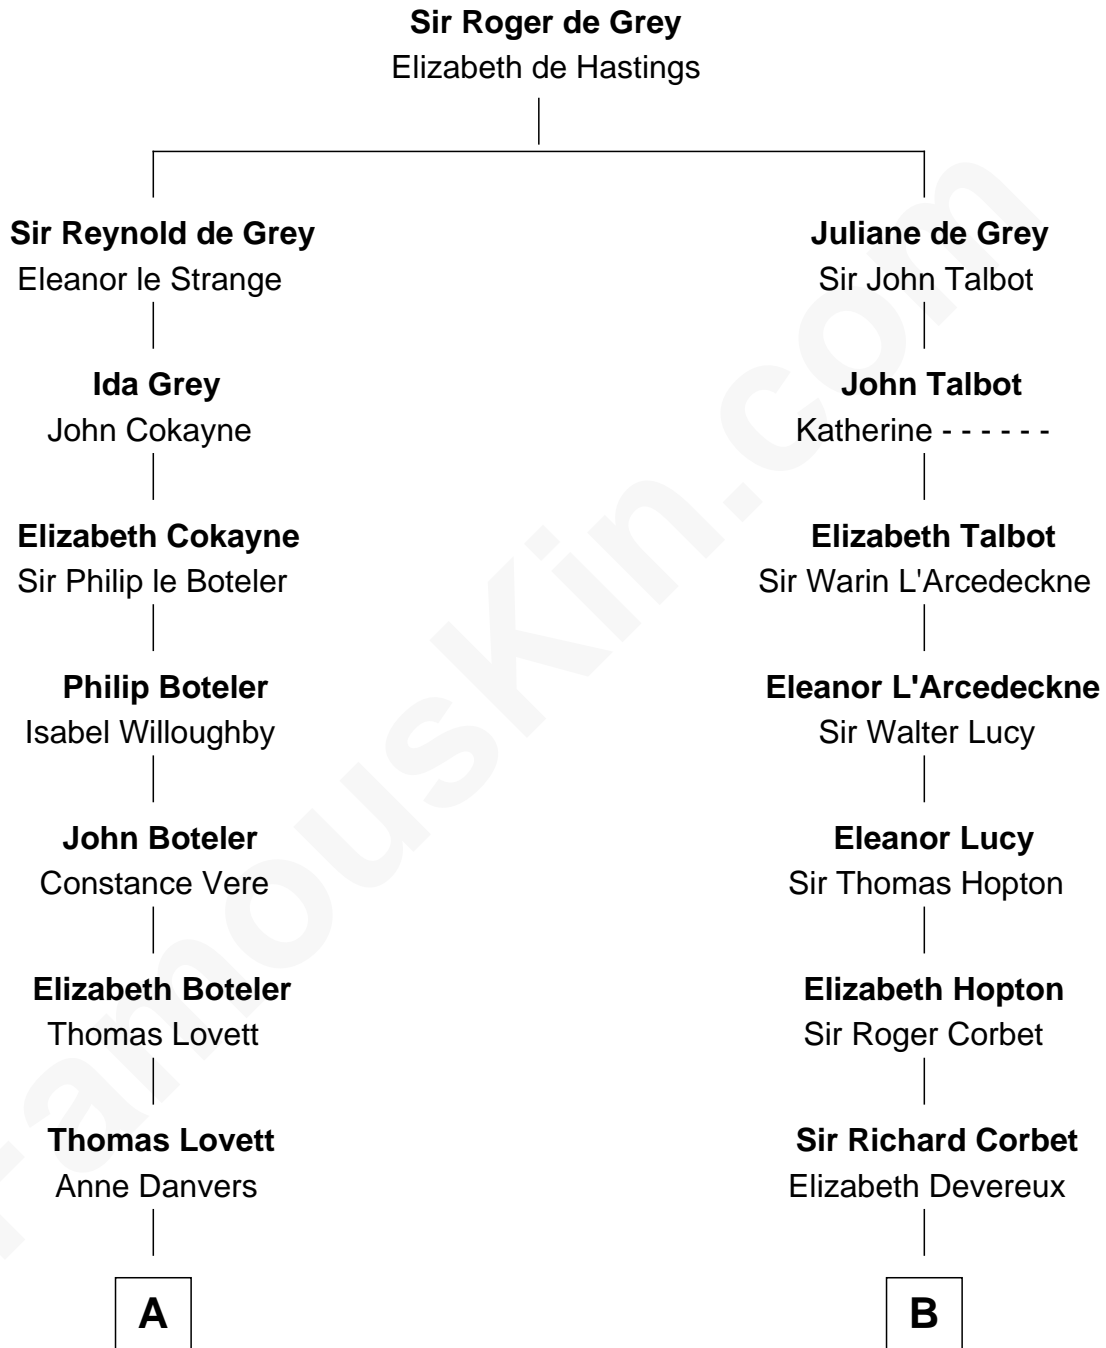

FamousKin.com Relationship Chart of

Tuesday Weld

TV and Movie Actress

20th cousin 1 time removed of

Orson Welles

Radio, Stage, and Movie Actor

C

Alfred Rodman
Anna Lothrop Motley

Eloise Rodman
Stephen Minot Weld

Edward Motley Weld
Sarah Lothrop King

Lothrop Motley Weld
Yosene Balfour Ker

Tuesday Weld
TV and Movie Actress

D

Henry Hill Welles
Mary Putnam

Richard Jones Welles
Mary Blanche Head