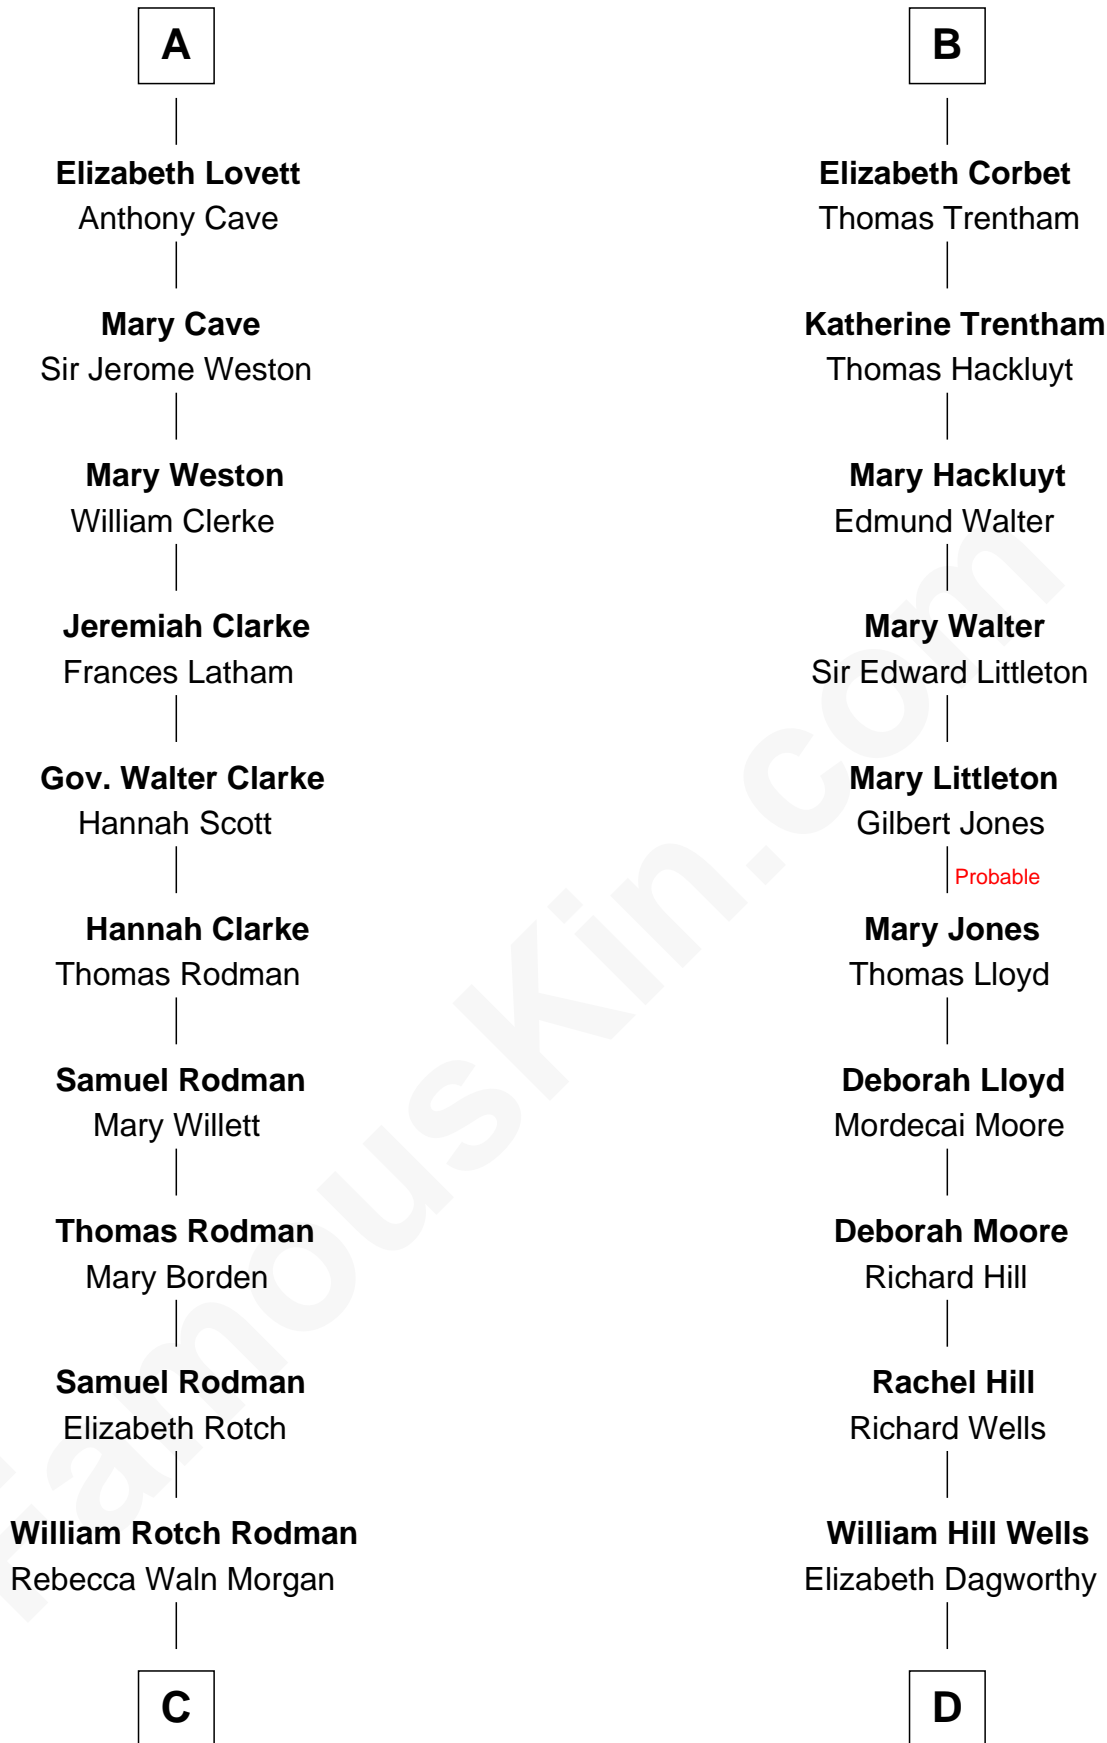

FamousKin.com Relationship Chart of

Tuesday Weld

TV and Movie Actress

20th cousin 1 time removed of

Orson Welles

Radio, Stage, and Movie Actor

C

Alfred Rodman
Anna Lothrop Motley

Eloise Rodman
Stephen Minot Weld

Edward Motley Weld
Sarah Lothrop King

Lothrop Motley Weld
Yosene Balfour Ker

Tuesday Weld
TV and Movie Actress

D

Henry Hill Welles
Mary Putnam

Richard Jones Welles
Mary Blanche Head