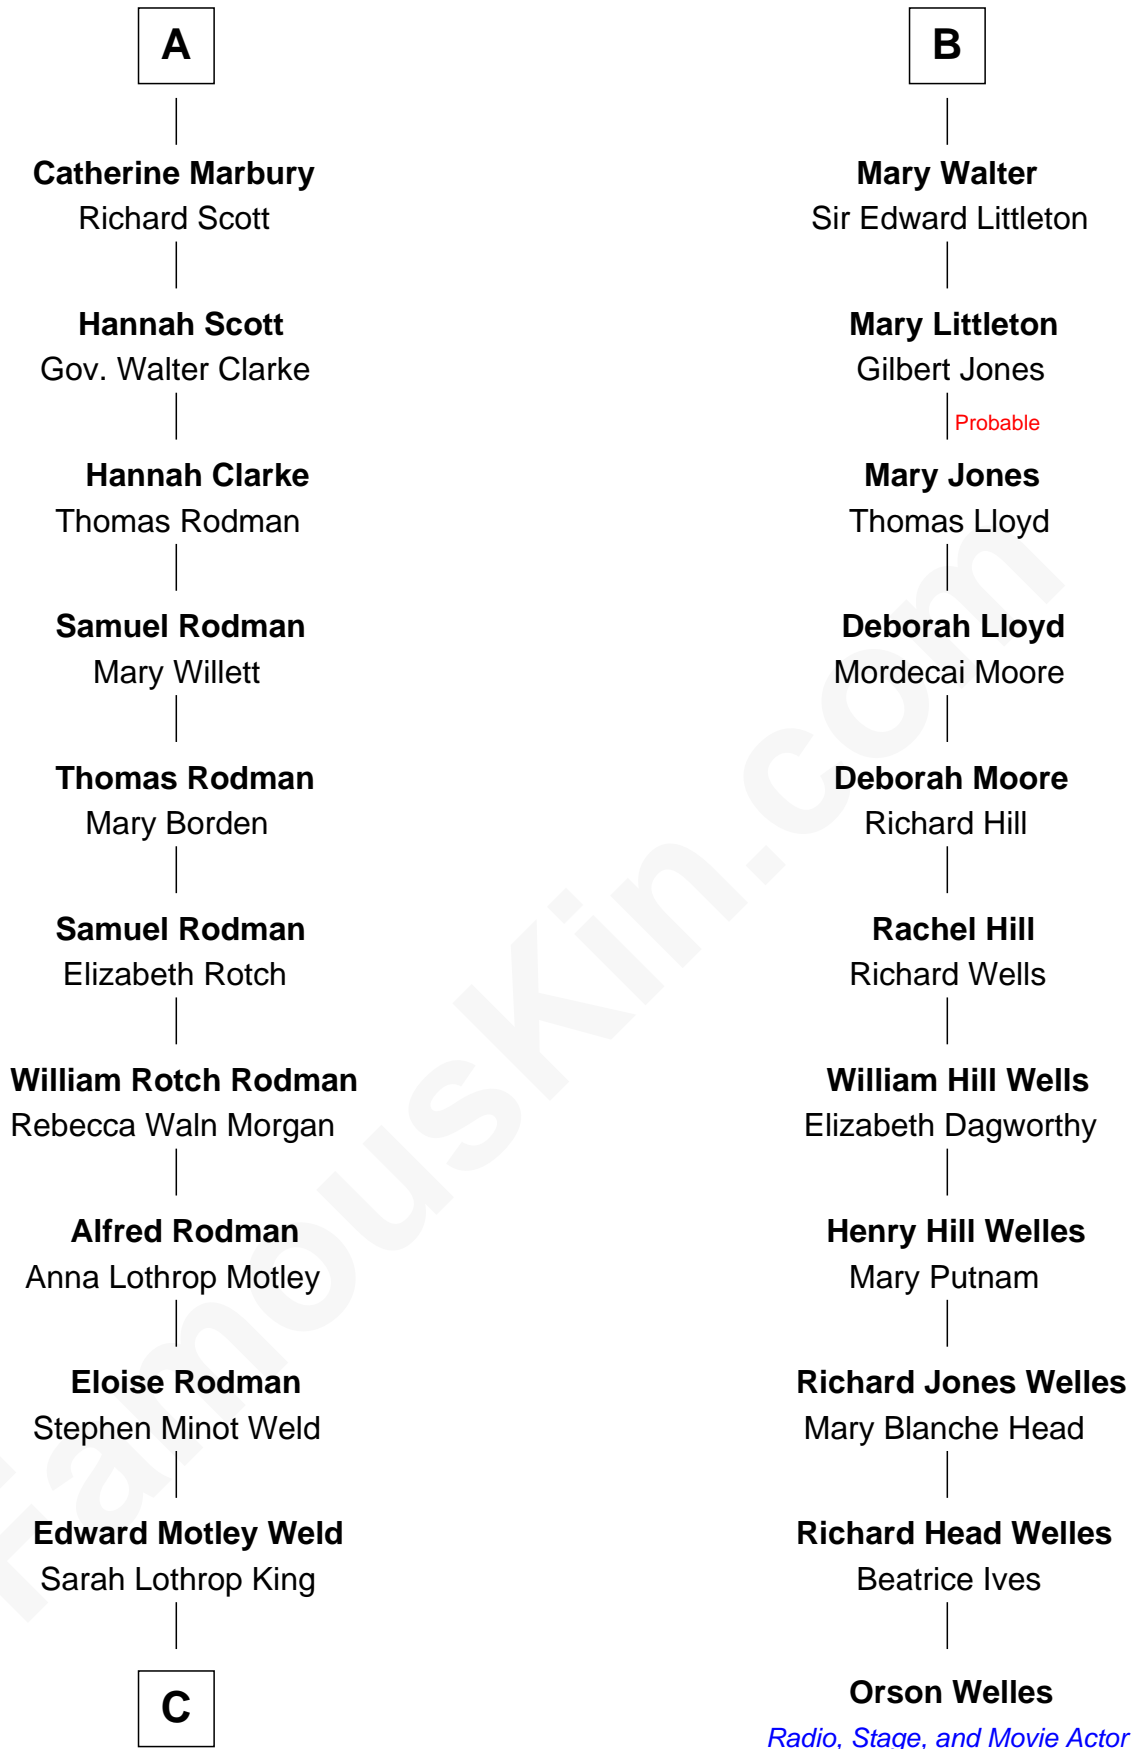

FamousKin.com Relationship Chart of

Tuesday Weld

TV and Movie Actress

17th cousin 1 time removed of

Orson Welles

Radio, Stage, and Movie Actor

Robert de Ferrers
Margaret Despencer

C

Lothrop Motley Weld

Yosene Balfour Ker

Tuesday Weld

TV and Movie Actress

FamousKin.com