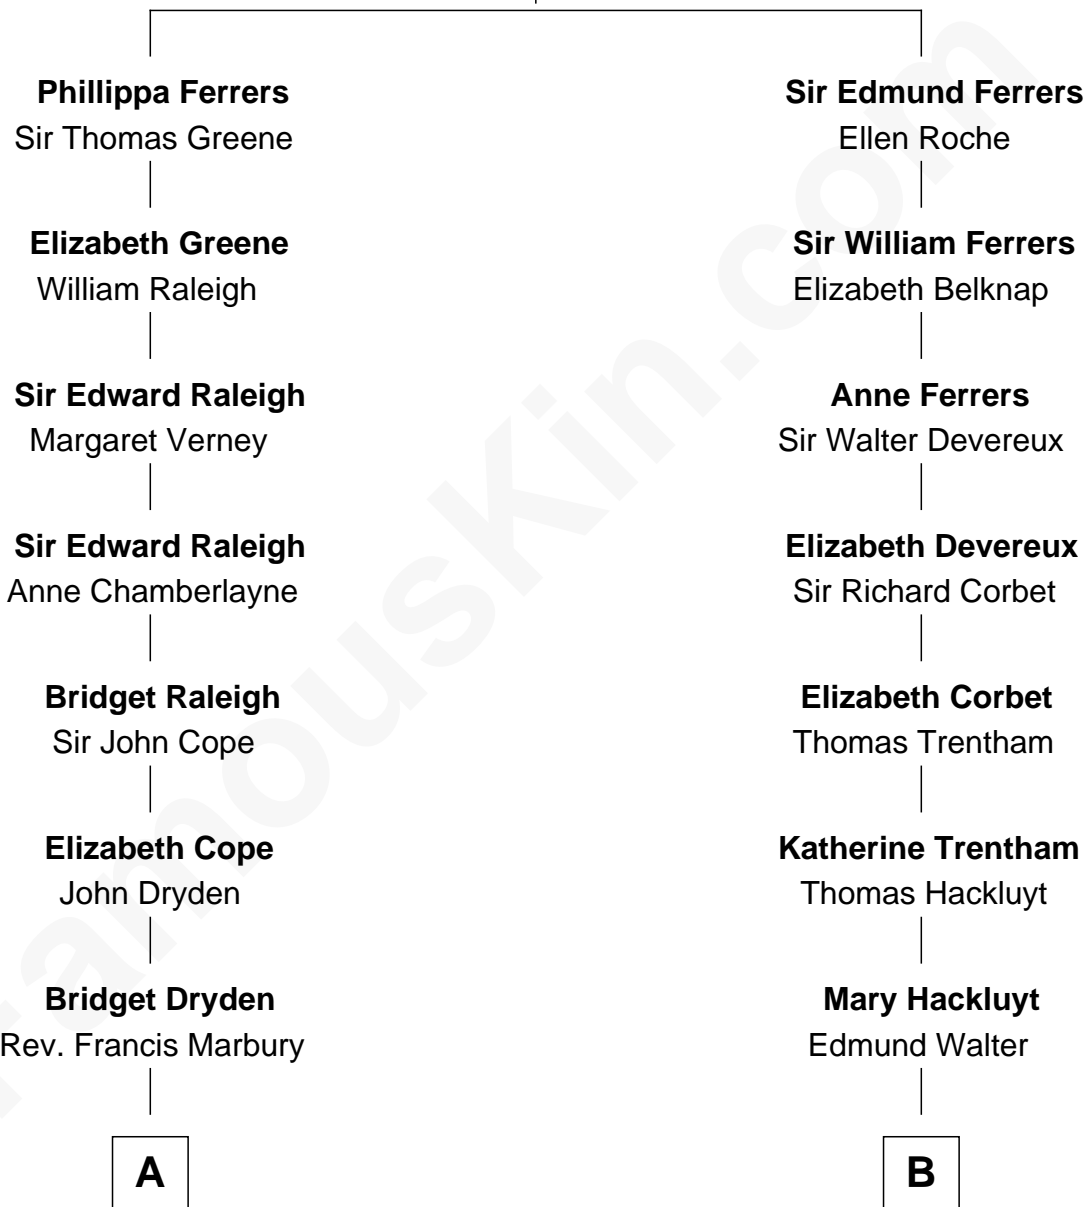

FamousKin.com Relationship Chart of

Tuesday Weld

TV and Movie Actress

17th cousin 1 time removed of

Orson Welles

Radio, Stage, and Movie Actor

Robert de Ferrers
Margaret Despencer

C

Lothrop Motley Weld

Yosene Balfour Ker

Tuesday Weld

TV and Movie Actress

FamousKin.com