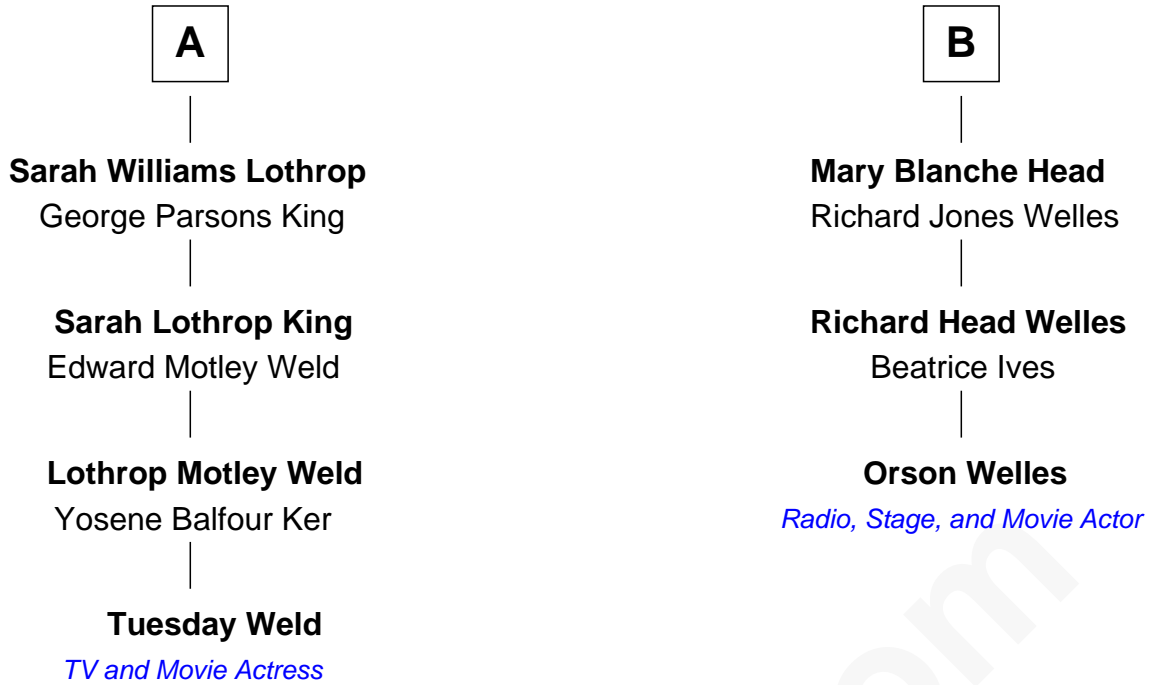

# FamousKin.com Relationship Chart of

**Tuesday Weld**

*TV and Movie Actress*

9th cousin 1 time removed of

**Orson Welles**

*Radio, Stage, and Movie Actor*

**John Alden**  
Priscilla Mullins

FamousKin.com