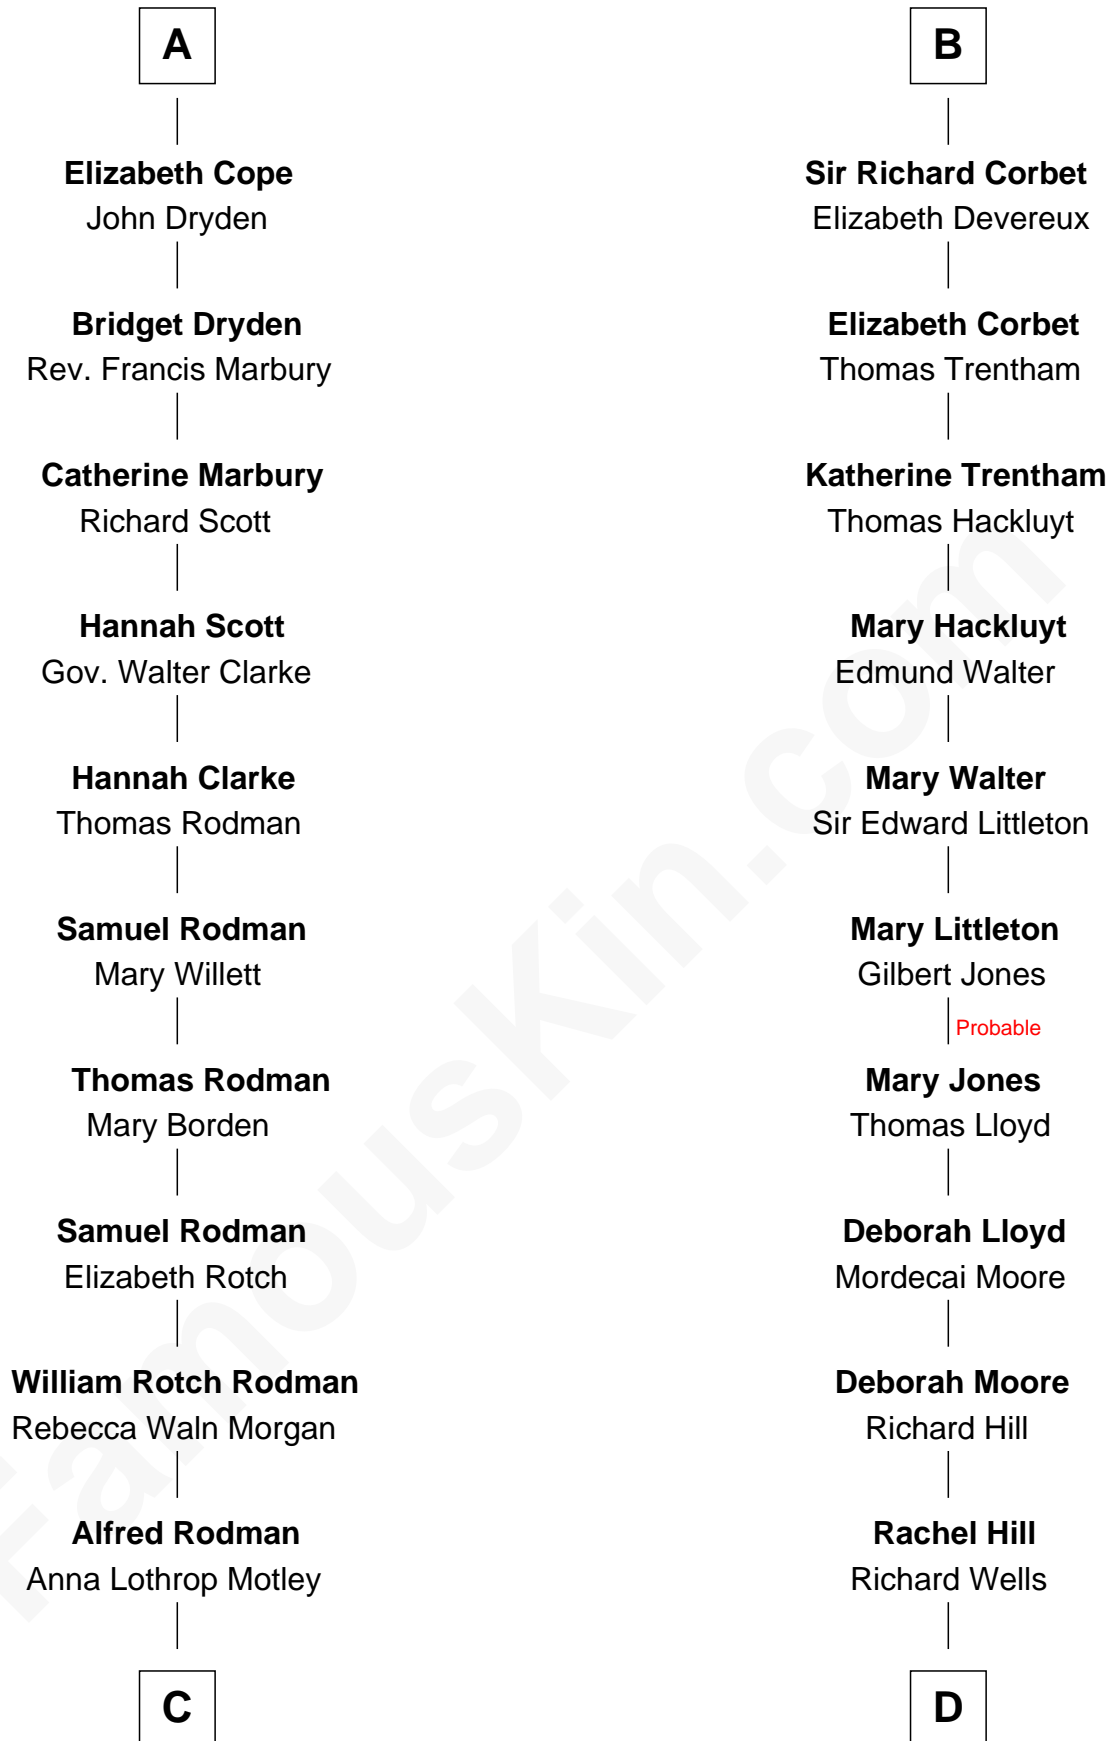

FamousKin.com Relationship Chart of

Tuesday Weld

TV and Movie Actress

20th cousin 1 time removed of

Orson Welles

Radio, Stage, and Movie Actor

Sir Gilbert Talbot

Pernel le Boteler

Joan Mortimer

Sir Thomas Hopton

Eleanor Lucy

Elizabeth Hopton

Sir Roger Corbet

B

C

Eloise Rodman
Stephen Minot Weld

Edward Motley Weld
Sarah Lothrop King

Lothrop Motley Weld
Yosene Balfour Ker

Tuesday Weld
TV and Movie Actress

D

William Hill Wells
Elizabeth Dagworthy

Henry Hill Welles
Mary Putnam

Richard Jones Welles
Mary Blanche Head