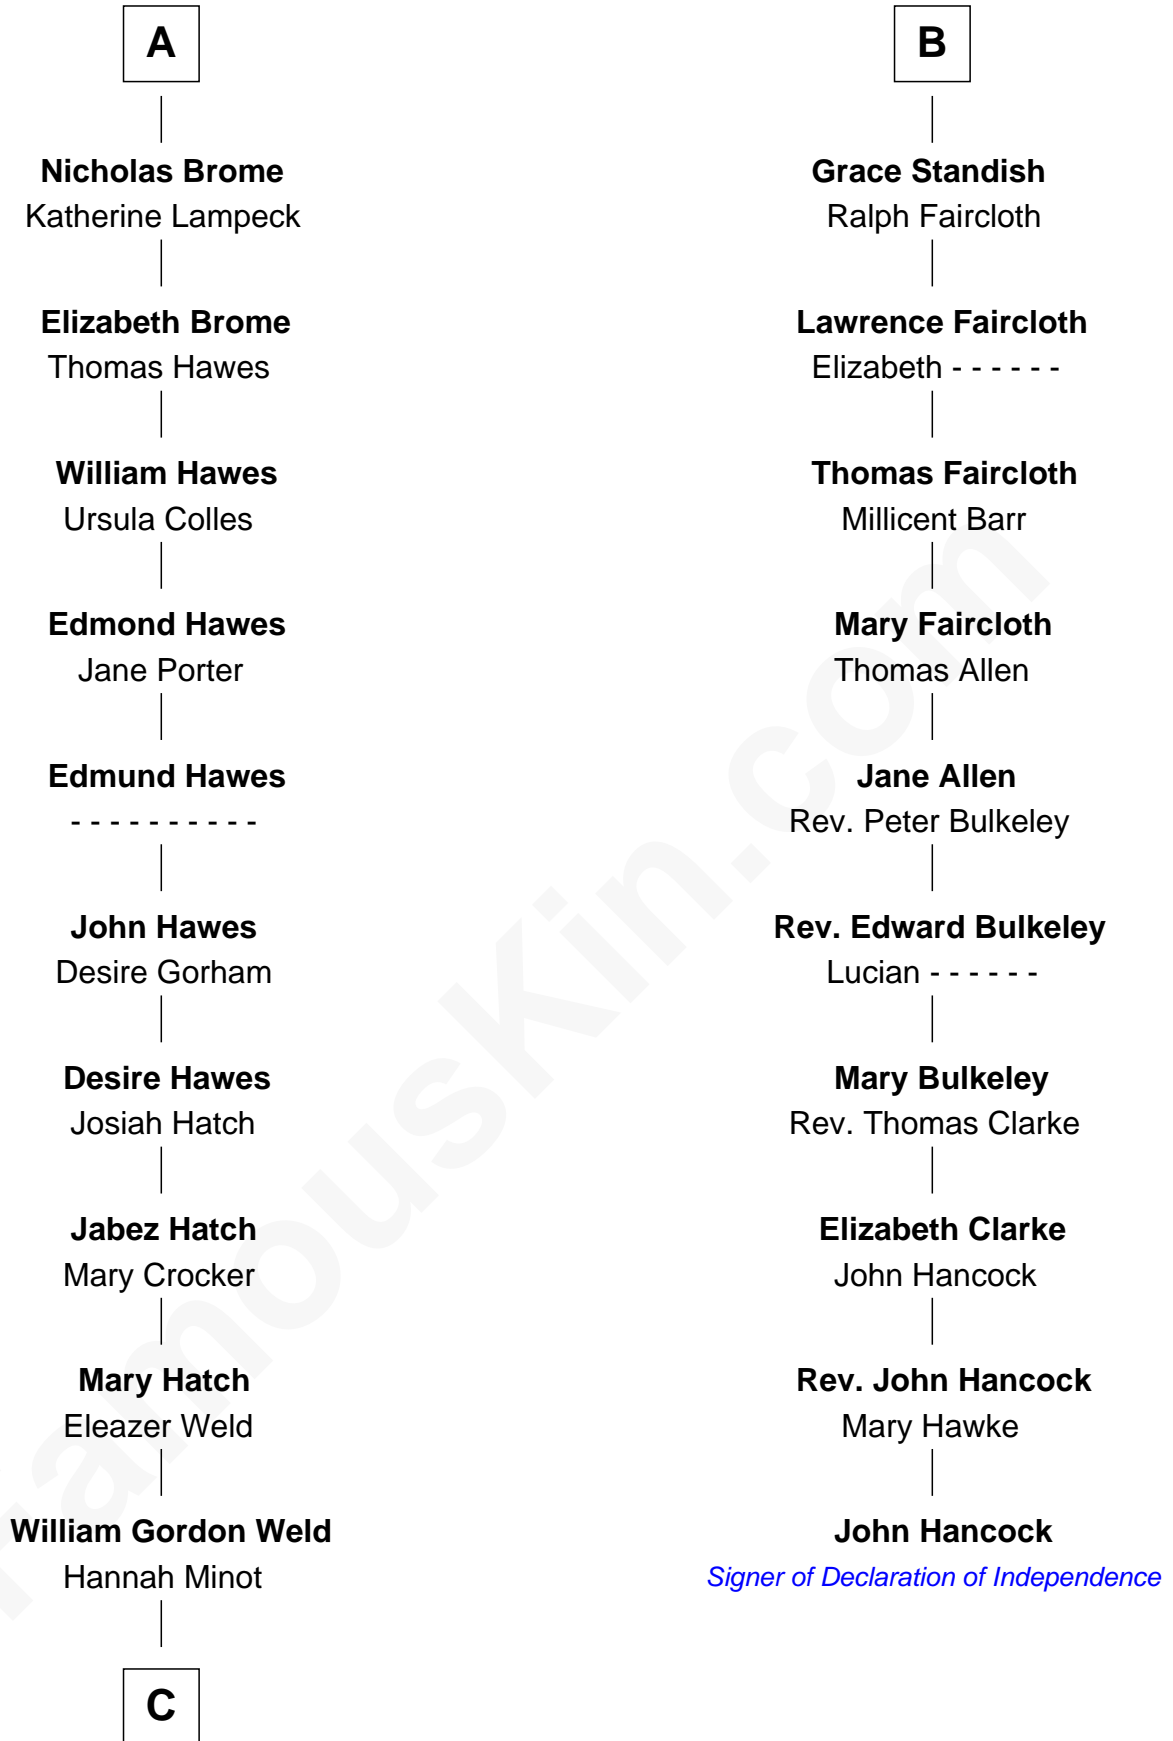

FamousKin.com Relationship Chart of

Tuesday Weld

TV and Movie Actress

16th cousin 5 times removed of

John Hancock

Signer of the Declaration of Independence

C

Stephen Minot Weld

Sarah Bartlett Balch

Stephen Minot Weld

Eloise Rodman

Edward Motley Weld

Sarah Lothrop King

Lothrop Motley Weld

Yosene Balfour Ker

Tuesday Weld