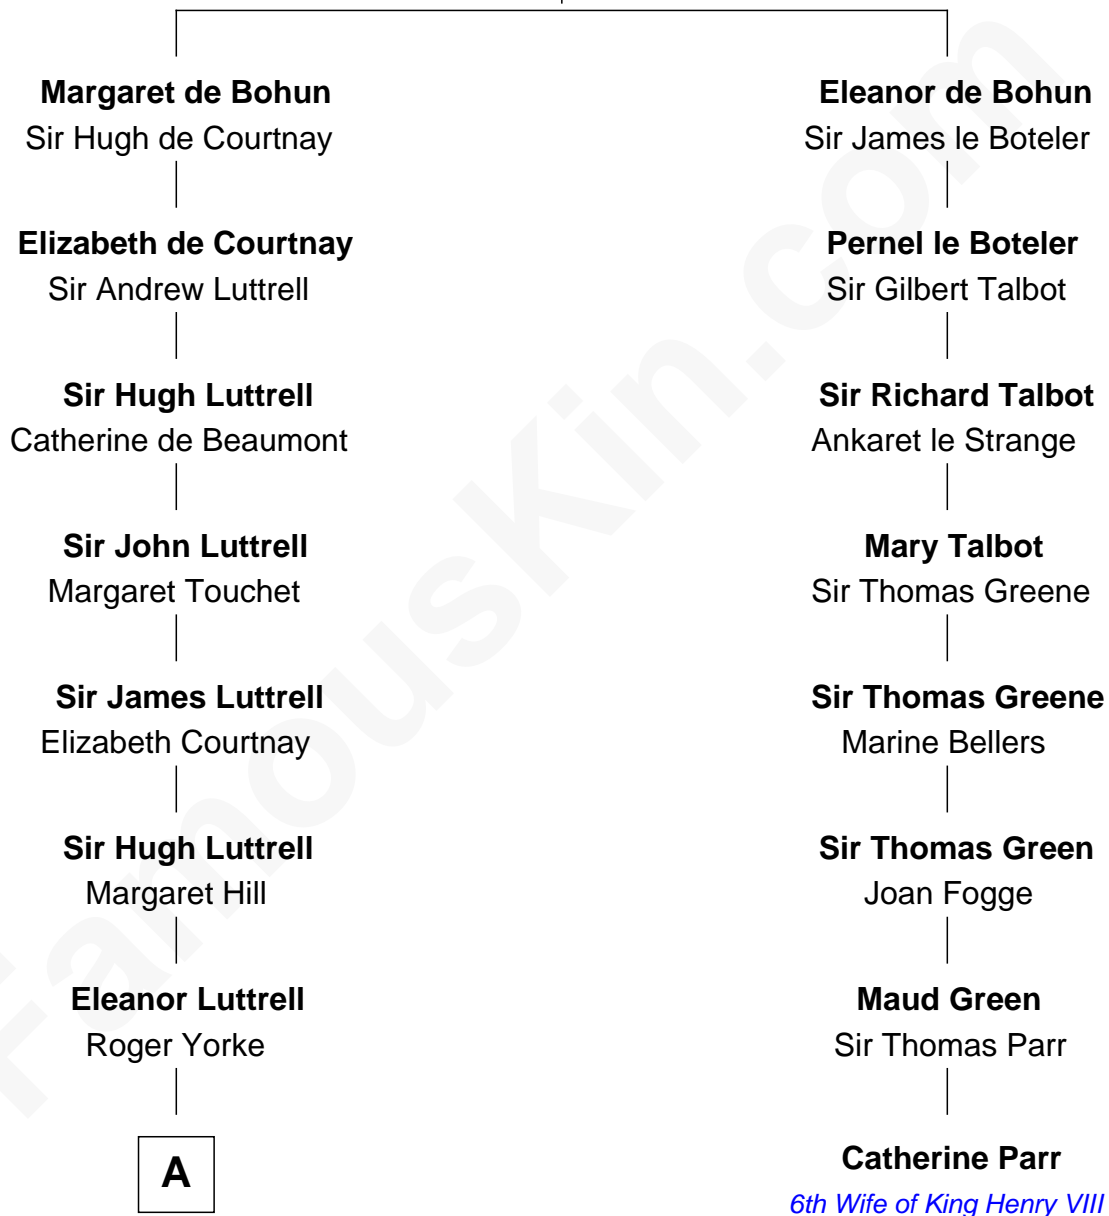

FamousKin.com Relationship Chart of

Tuesday Weld

TV and Movie Actress

7th cousin 13 times removed of

Catherine Parr

6th Wife of King Henry VIII

Humphrey de Bohun
Elizabeth Plantagenet

A

Elizabeth Yorke
Edmund Percival

Christian Percival
Richard Lowle

Percival Lowell
Rebecca - - - - -

Joanna Lowell
William Gerrish

Mary Gerrish
John Dole

Hannah Dole
Jonadab Waite

John Waite
Sarah Kent

Emma Waite
Thomas Motley

Thomas Motley
Anna Lothrop

Anna Lothrop Motley
Alfred Rodman

B

B

—
Eloise Rodman

Stephen Minot Weld

—
Edward Motley Weld

Sarah Lothrop King

—
Lothrop Motley Weld

Yosene Balfour Ker

—
Tuesday Weld

TV and Movie Actress

FamousKin.com