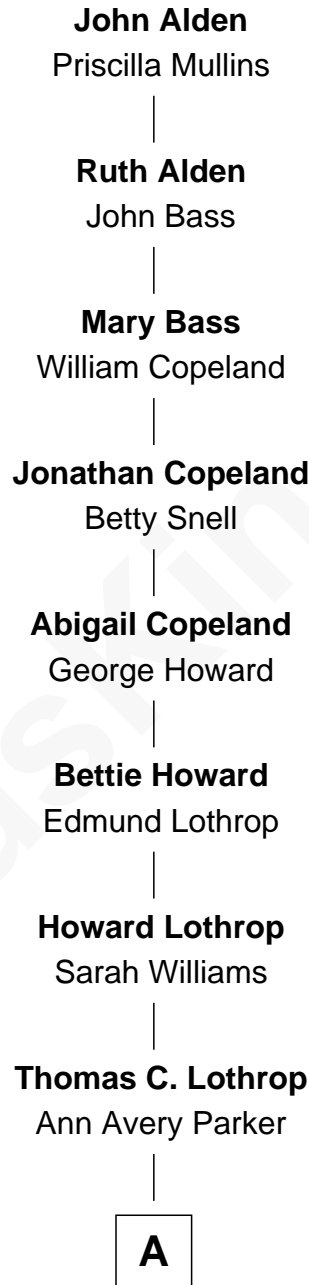

FamousKin.com Relationship Chart of

Tuesday Weld

TV and Movie Actress

9th Great-granddaughter of

John Alden

(c1599 - 1687) Mayflower passenger 1620

MAYFLOWER

A

—
Sarah Williams Lothrop

George Parsons King

—
Sarah Lothrop King

Edward Motley Weld

—
Lothrop Motley Weld

Yosene Balfour Ker

—
Tuesday Weld

TV and Movie Actress