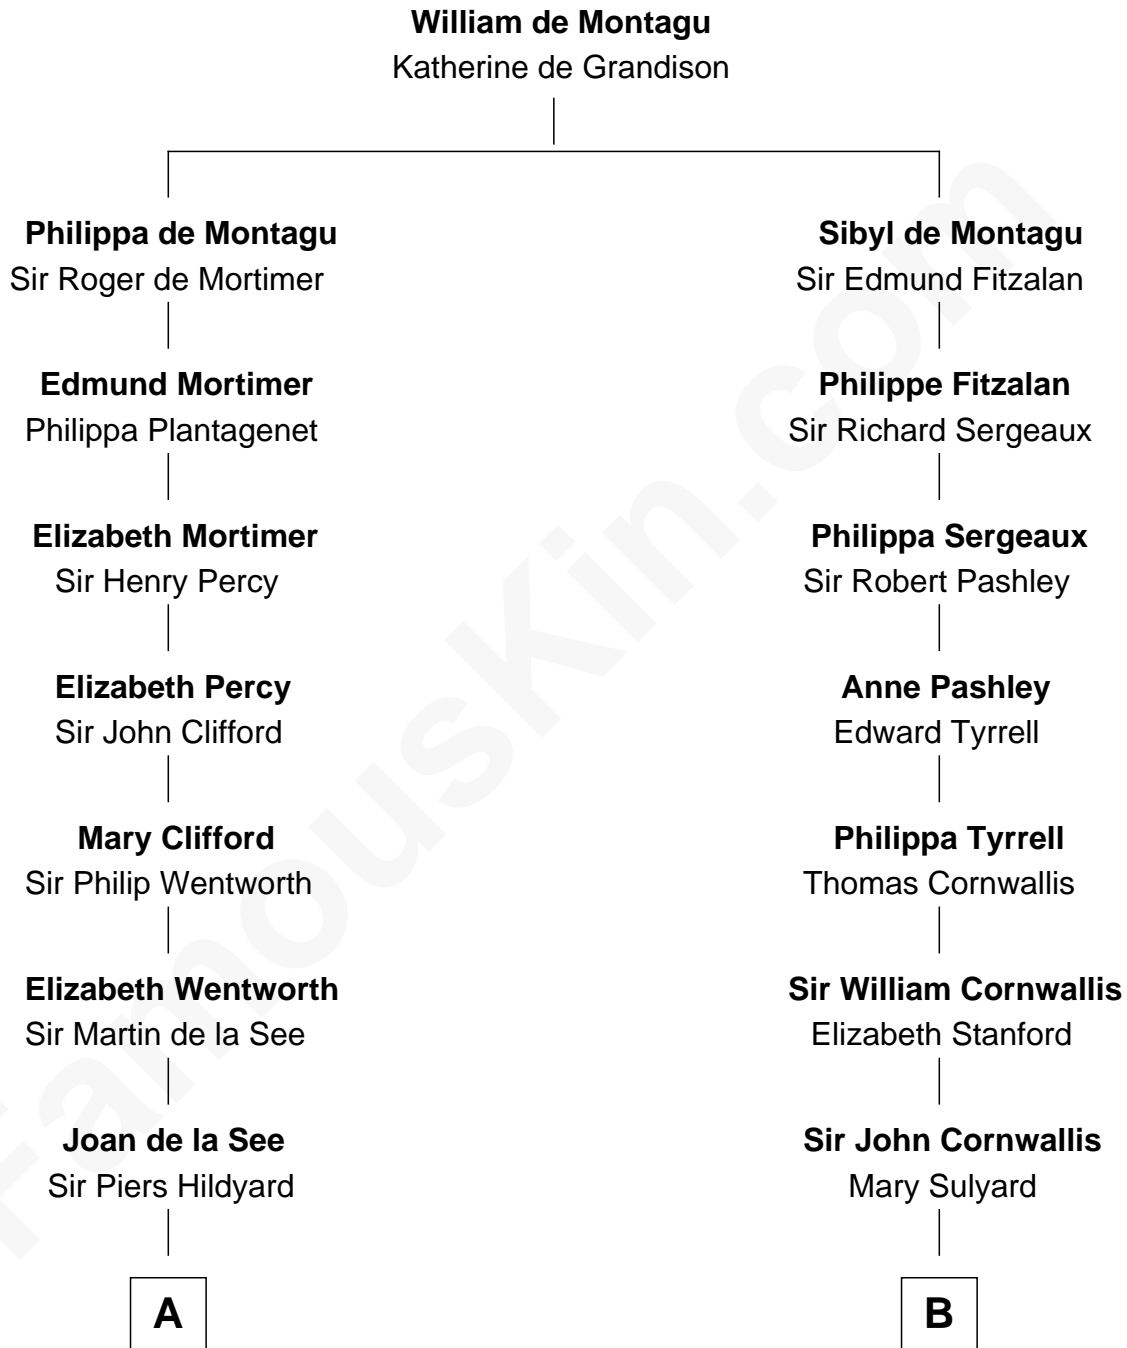

FamousKin.com

Relationship Chart of

Tuesday Weld

TV and Movie Actress

17th cousin 4 times removed of

General James Longstreet
Confederate Army - U.S. Civil War

C

—
Sarah Bartlett Balch

Stephen Minot Weld

—
Stephen Minot Weld

Eloise Rodman

—
Edward Motley Weld

Sarah Lothrop King

—
Lothrop Motley Weld

Yosene Balfour Ker

—
Tuesday Weld