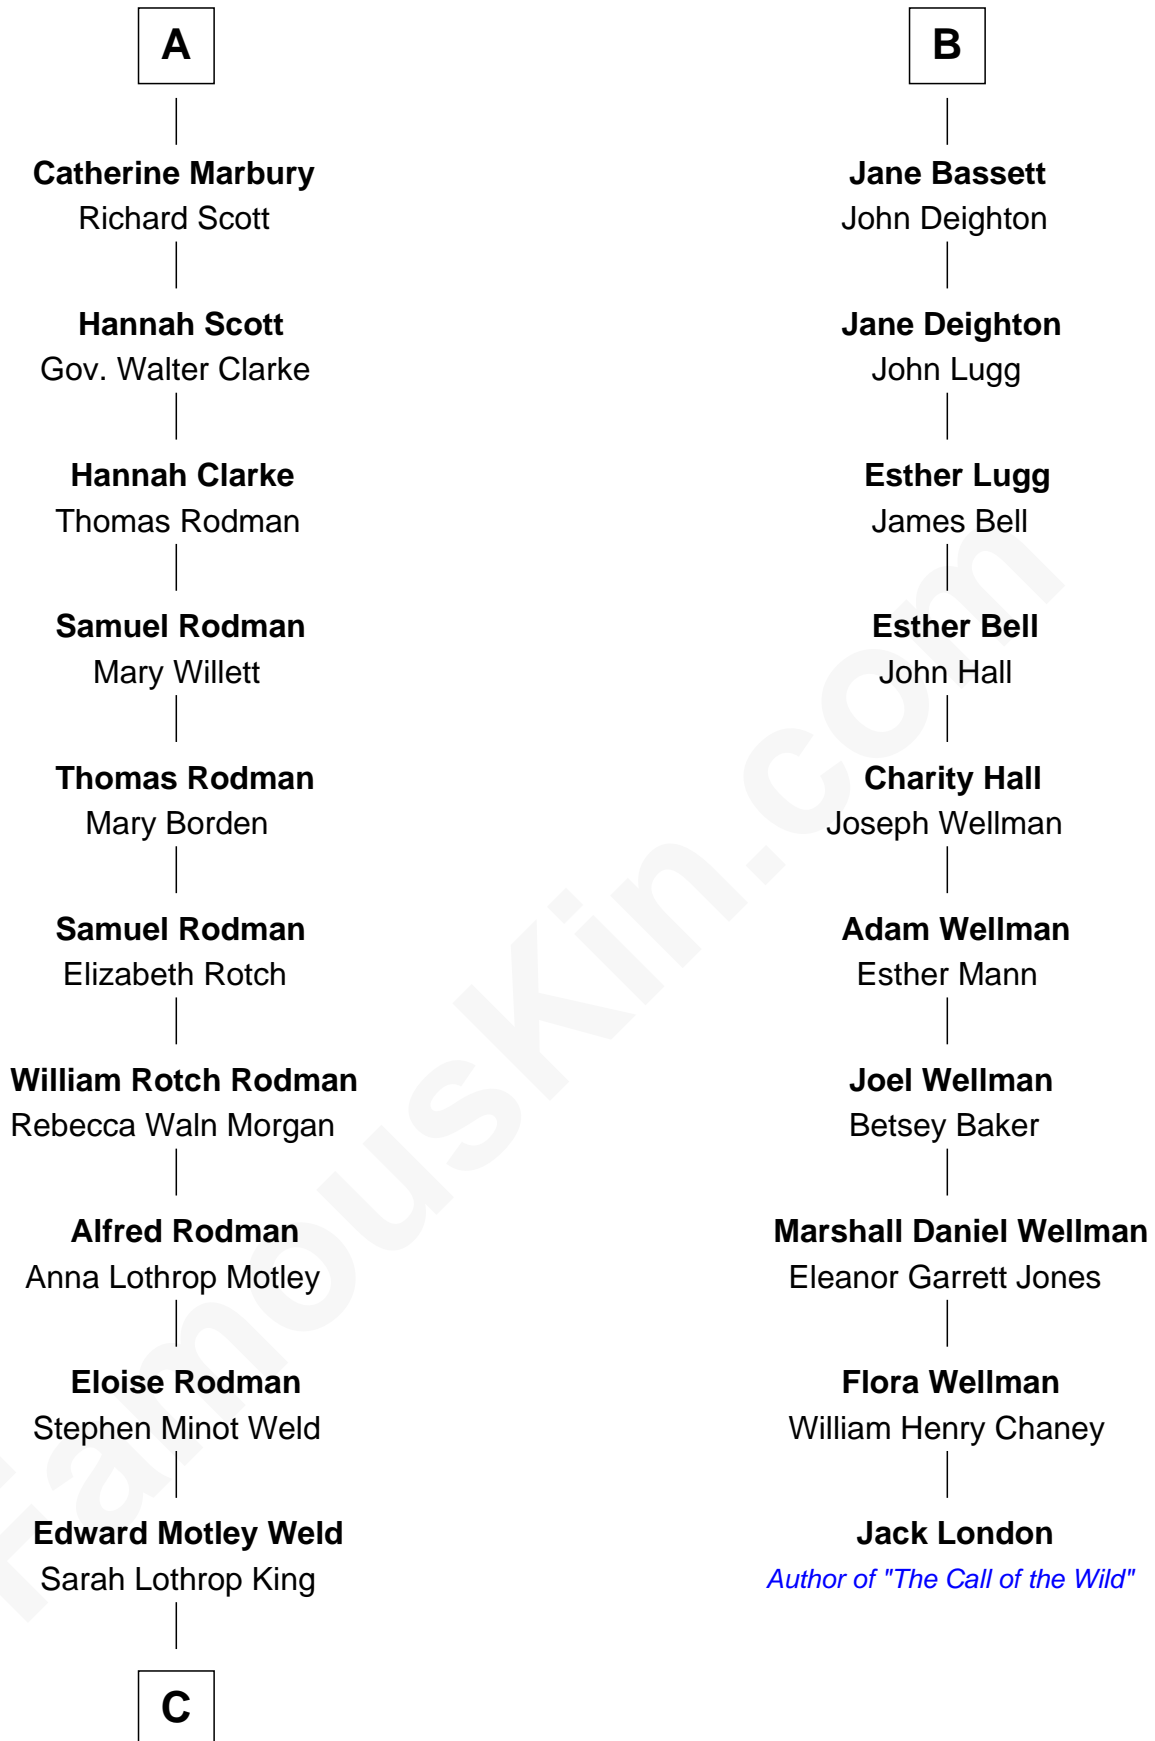

FamousKin.com

Relationship Chart of

Tuesday Weld

TV and Movie Actress

16th cousin 2 times removed of

Jack London

Author of "The Call of the Wild"

Robert de Ferrers
Margaret Despencer

A

Sir Edmund Ferrers
Ellen Roche

Margaret Ferrers
John de Beauchamp

Sir Richard de Beauchamp
Elizabeth Stafford

Anne de Beauchamp
Sir Richard Lygon

Sir Richard Lygon
Margaret Greville

Henry Lygon
Elizabeth Berkeley

Elizabeth Lygon
Edward Bassett

B

C

—
Lothrop Motley Weld

Yosene Balfour Ker

—
Tuesday Weld

TV and Movie Actress

FamousKin.com