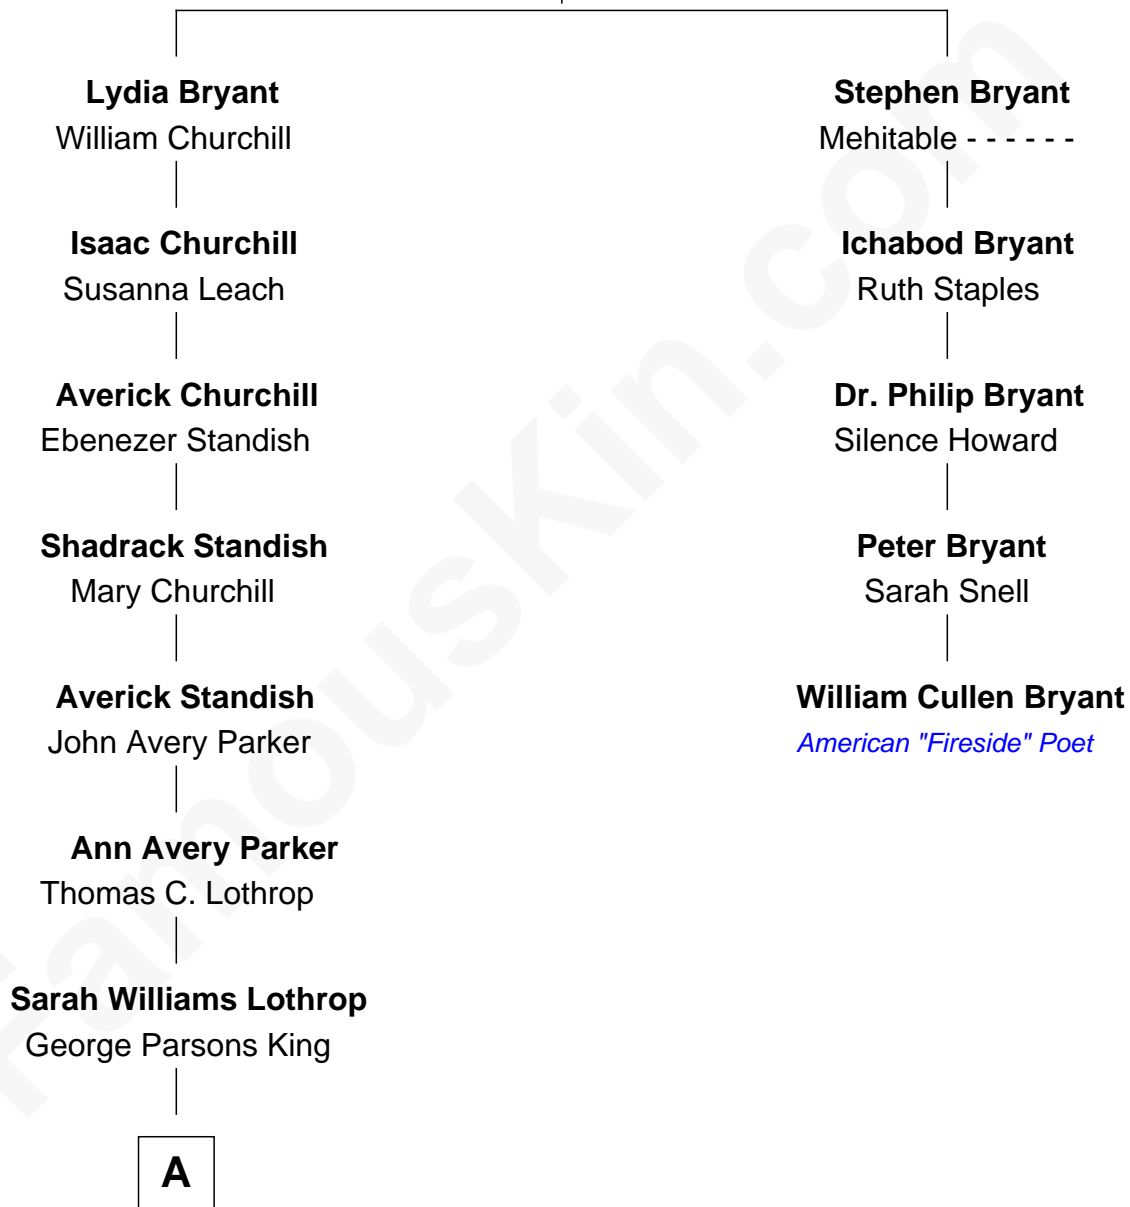

FamousKin.com Relationship Chart of

Tuesday Weld

TV and Movie Actress

4th cousin 5 times removed of

William Cullen Bryant

American "Fireside" Poet

Stephen Bryant

Abigail Shaw

A

—
Sarah Lothrop King
Edward Motley Weld

—
Lothrop Motley Weld
Yosene Balfour Ker

—
Tuesday Weld
TV and Movie Actress

FamousKin.com