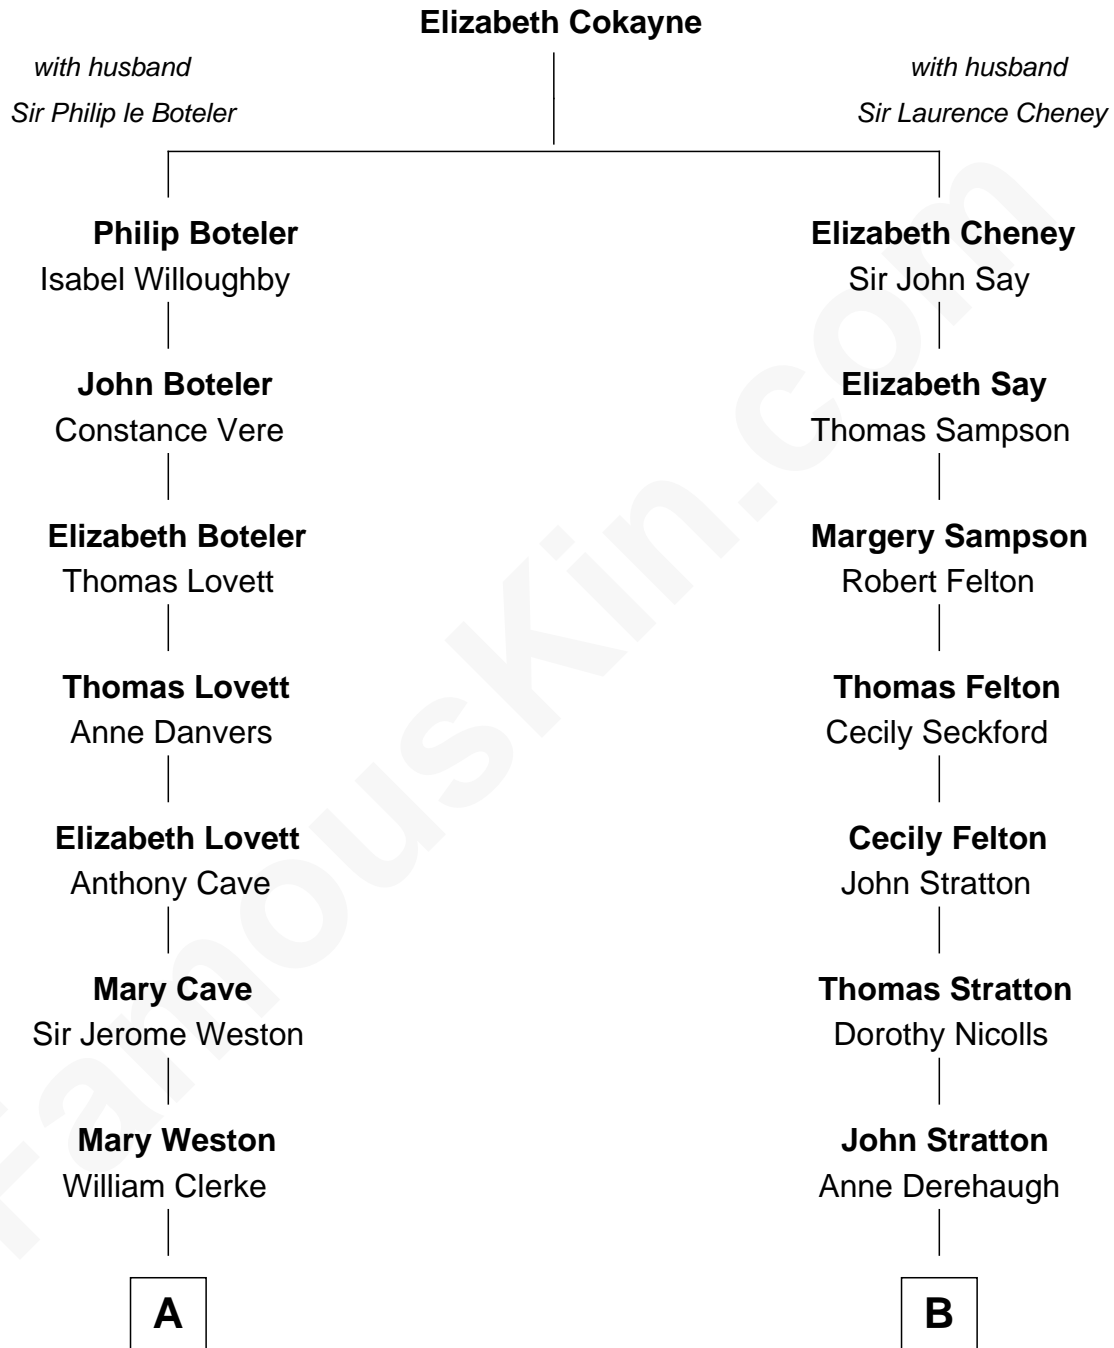

FamousKin.com Relationship Chart of

Tuesday Weld

TV and Movie Actress

17th cousin 1 time removed of

John Kerry

68th U.S. Secretary of State

C

—
Lothrop Motley Weld

Yosene Balfour Ker

—
Tuesday Weld

TV and Movie Actress

FamousKin.com