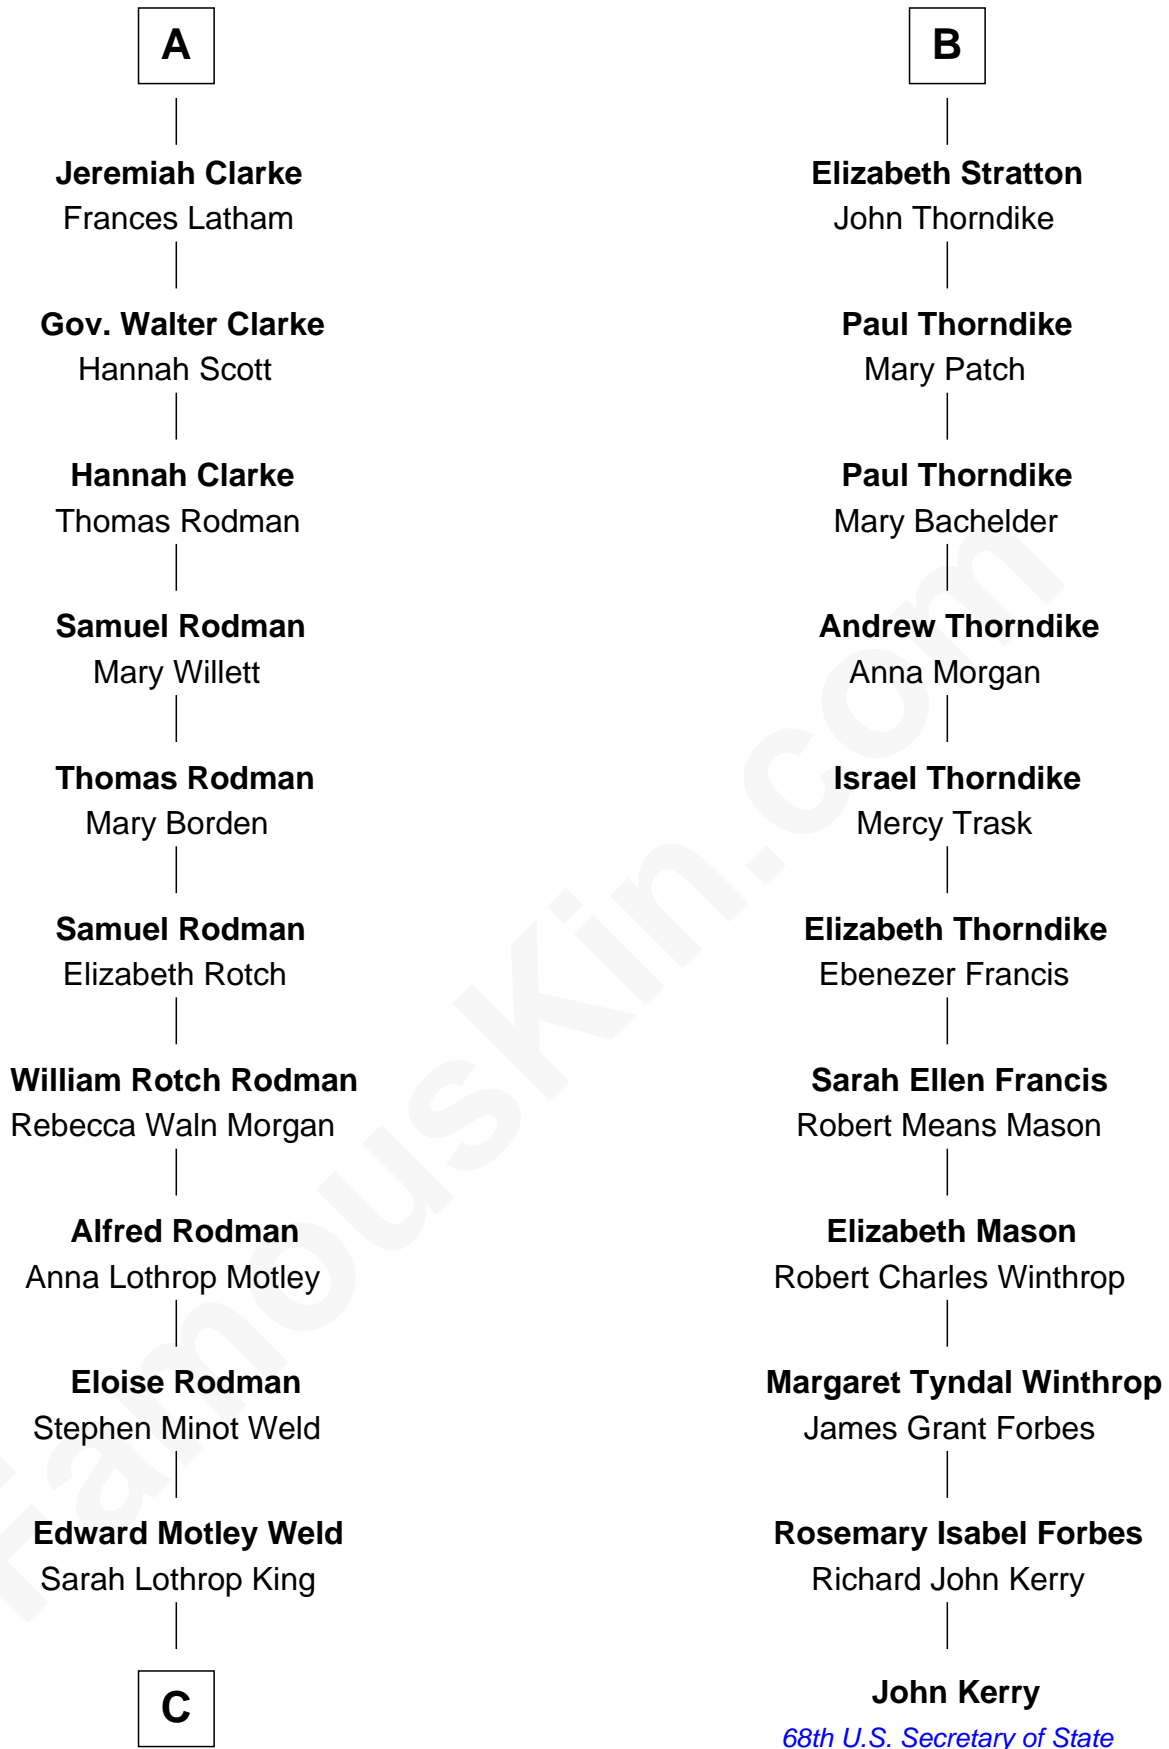

FamousKin.com Relationship Chart of

Tuesday Weld

TV and Movie Actress

17th cousin 1 time removed of

John Kerry

68th U.S. Secretary of State

C

—
Lothrop Motley Weld

Yosene Balfour Ker

—
Tuesday Weld

TV and Movie Actress

FamousKin.com