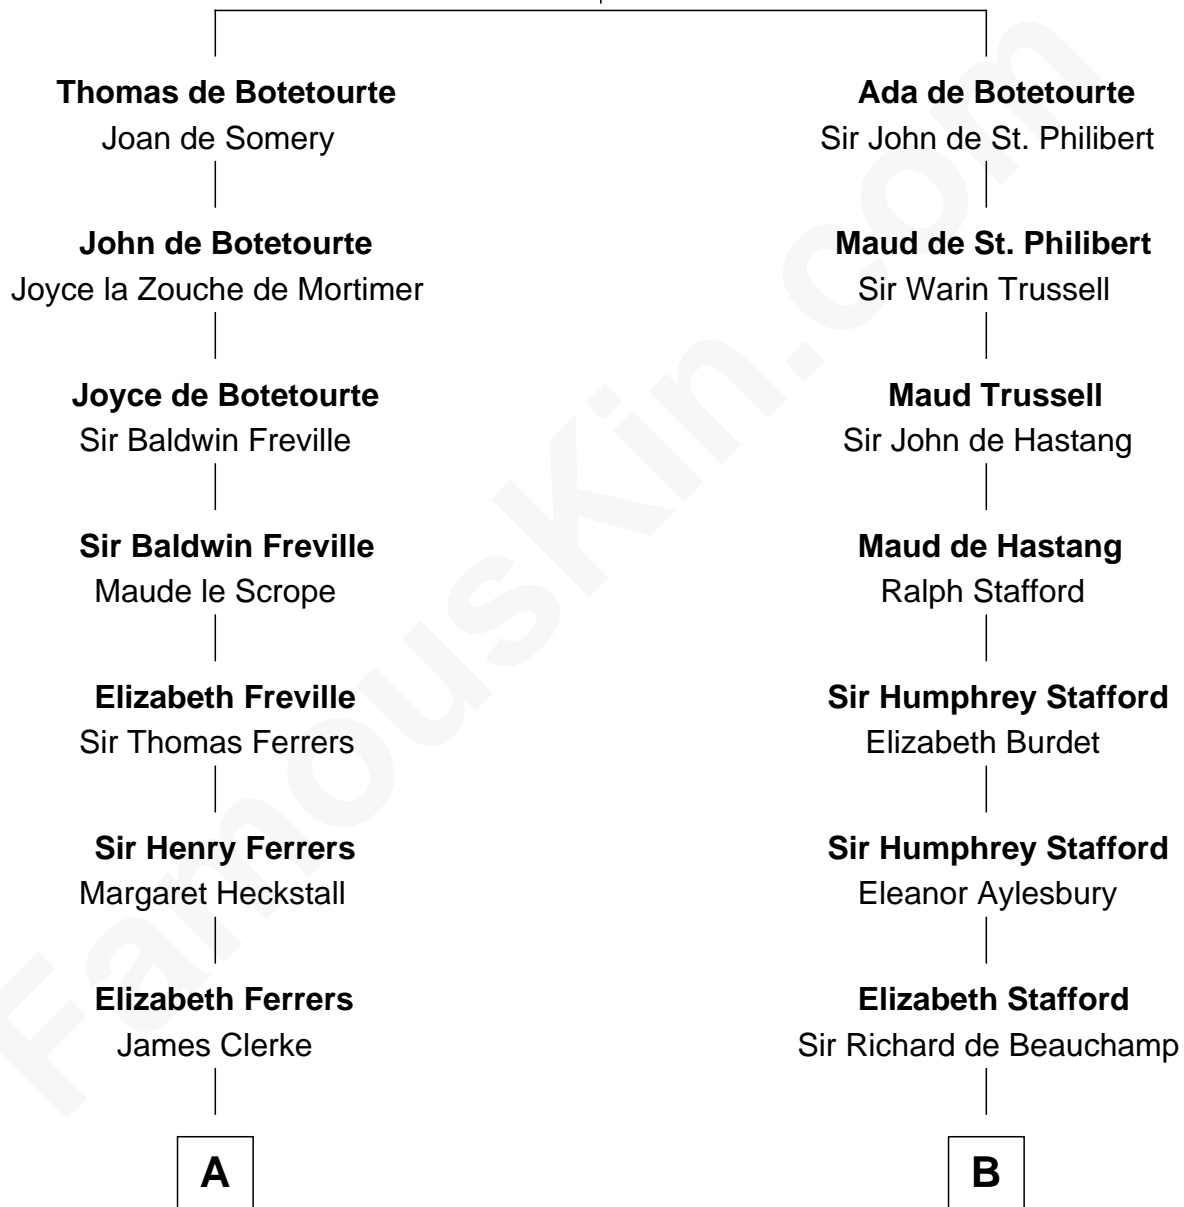

# FamousKin.com Relationship Chart of

**Tuesday Weld**

*TV and Movie Actress*

21st cousin of

**John Kerry**

*68th U.S. Secretary of State*

**John de Botetourte**

Maud FitzThomas

**C**

**Alfred Rodman**  
Anna Lothrop Motley

**Eloise Rodman**  
Stephen Minot Weld

**Edward Motley Weld**  
Sarah Lothrop King

**Lothrop Motley Weld**  
Yosene Balfour Ker

**Tuesday Weld**  
*TV and Movie Actress*

**D**

**Robert Charles Winthrop**  
Elizabeth Cabot Blanchard

**Robert Charles Winthrop**  
Elizabeth Mason

**Margaret Tyndal Winthrop**  
James Grant Forbes

**Rosemary Isabel Forbes**  
Richard John Kerry