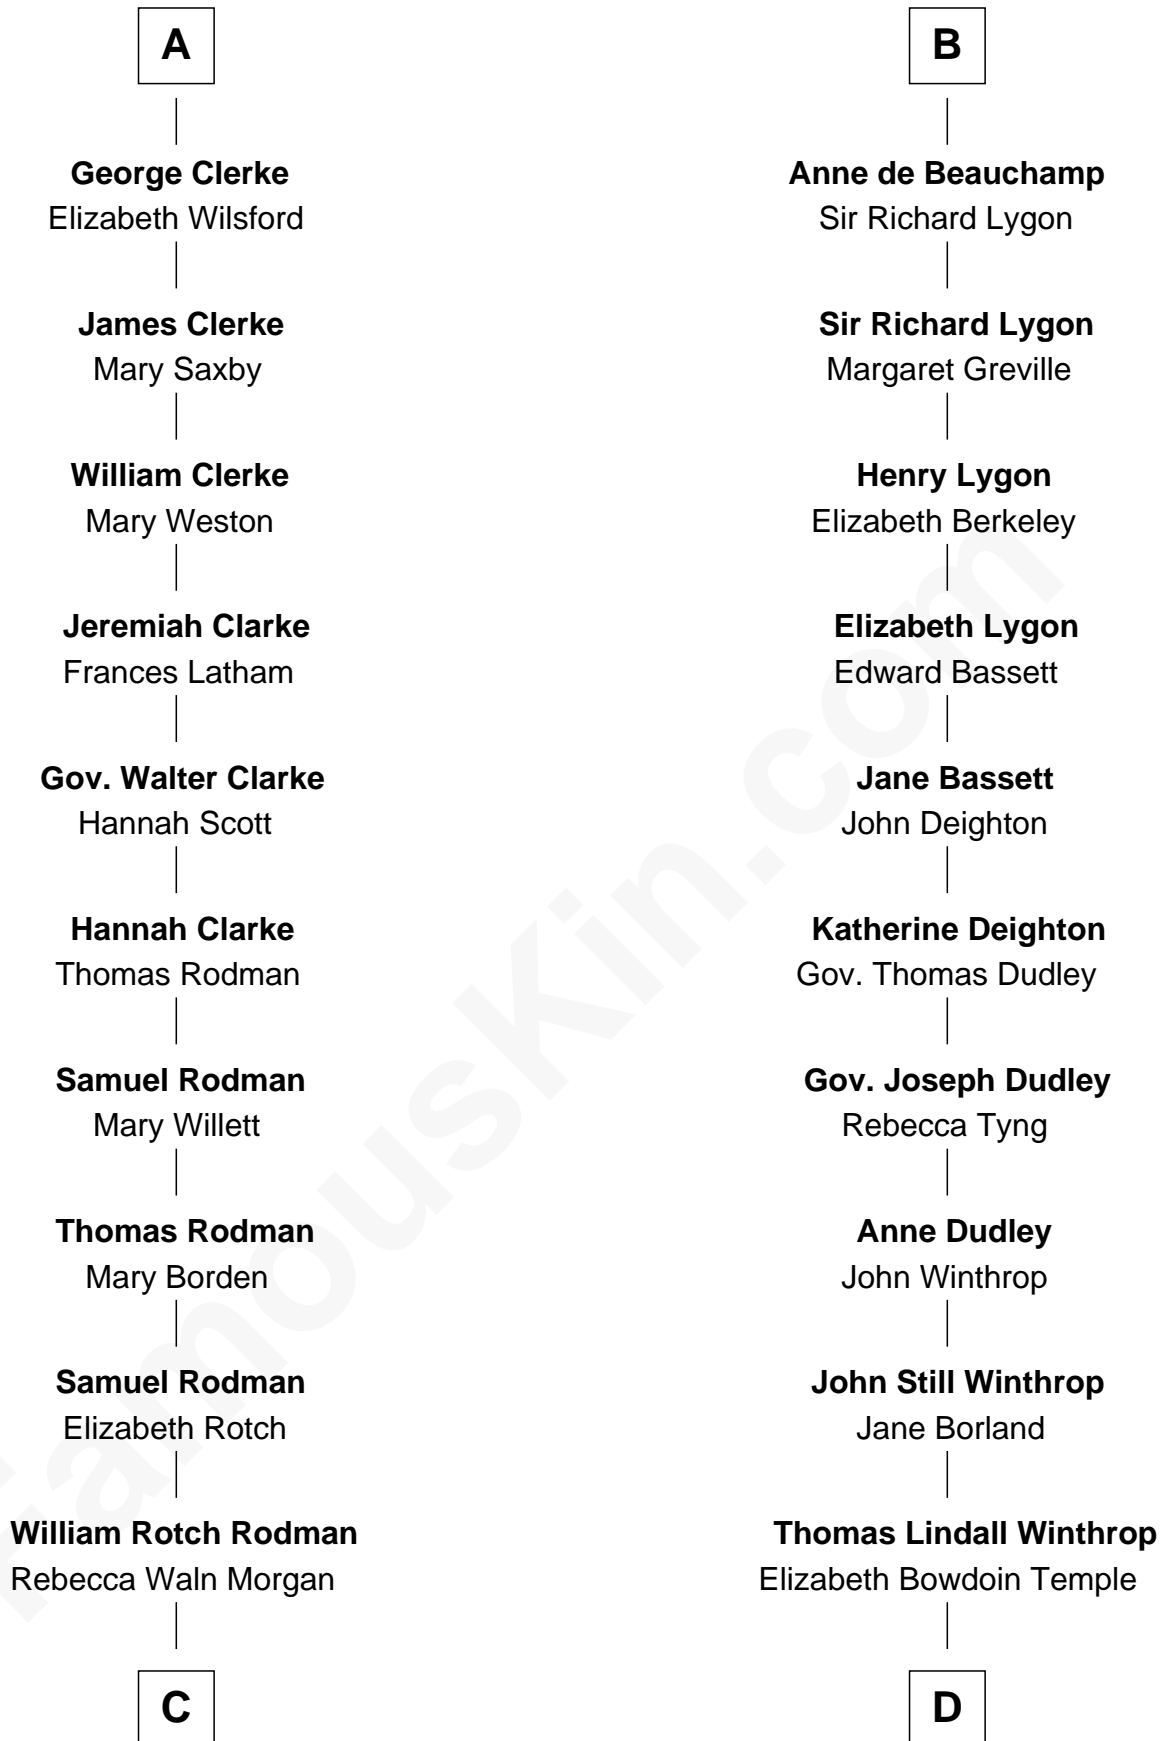

# FamousKin.com Relationship Chart of

**Tuesday Weld**

*TV and Movie Actress*

21st cousin of

**John Kerry**

*68th U.S. Secretary of State*

**John de Botetourte**

Maud FitzThomas

**C**

**Alfred Rodman**  
Anna Lothrop Motley

**Eloise Rodman**  
Stephen Minot Weld

**Edward Motley Weld**  
Sarah Lothrop King

**Lothrop Motley Weld**  
Yosene Balfour Ker

**Tuesday Weld**  
*TV and Movie Actress*

**D**

**Robert Charles Winthrop**  
Elizabeth Cabot Blanchard

**Robert Charles Winthrop**  
Elizabeth Mason

**Margaret Tyndal Winthrop**  
James Grant Forbes

**Rosemary Isabel Forbes**  
Richard John Kerry