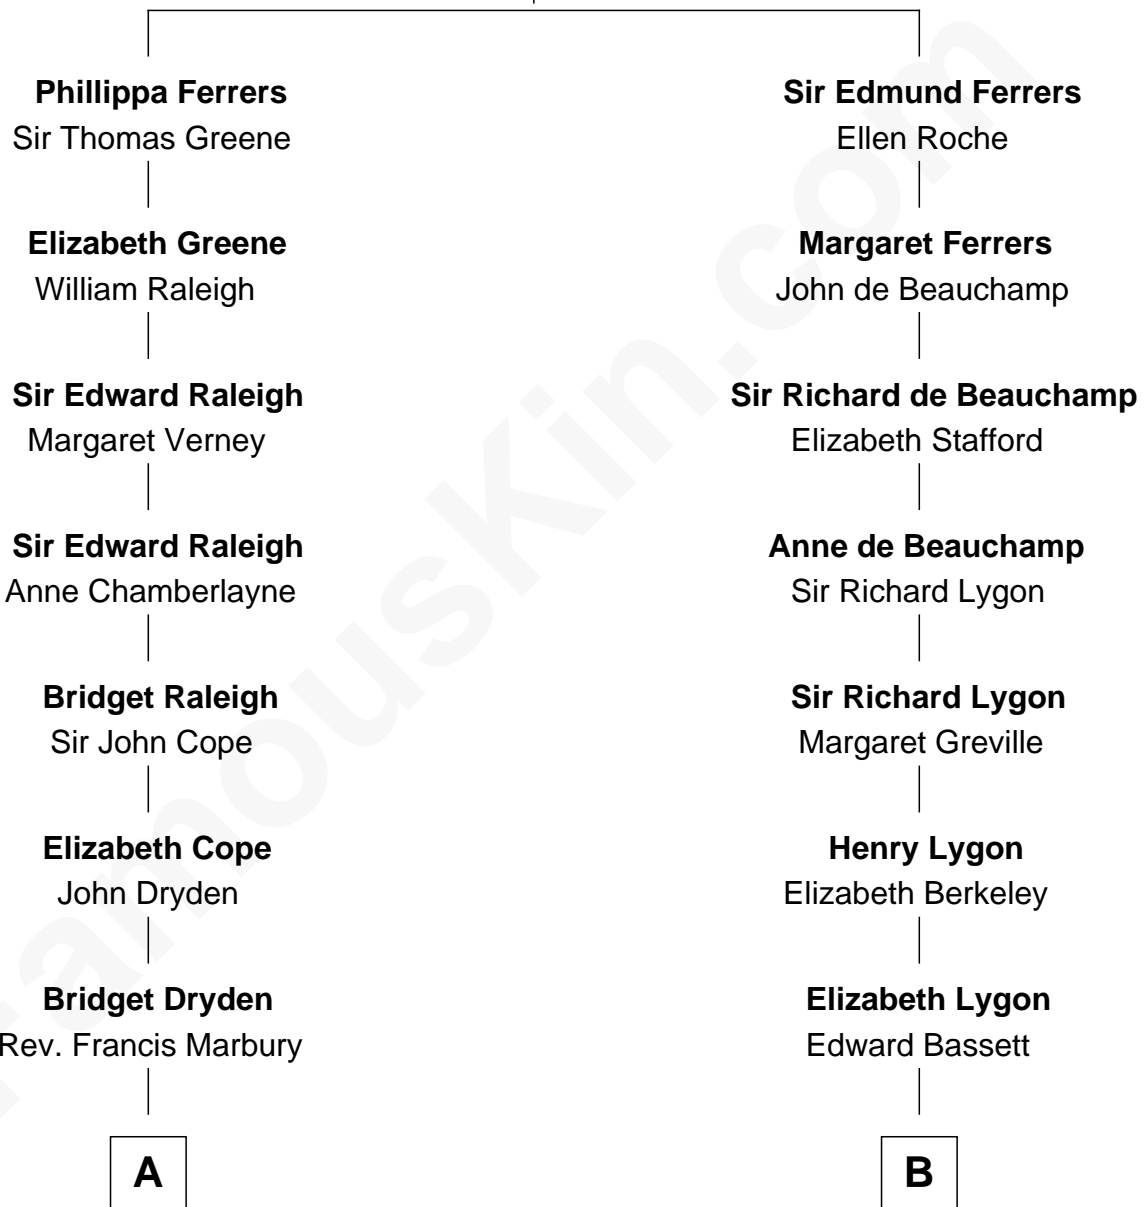

# FamousKin.com Relationship Chart of

**Tuesday Weld**

*TV and Movie Actress*

17th cousin 1 time removed of

**John Kerry**

*68th U.S. Secretary of State*

**Robert de Ferrers**  
Margaret Despencer

C

Lothrop Motley Weld

Yosene Balfour Ker

Tuesday Weld

*TV and Movie Actress*

FamousKin.com