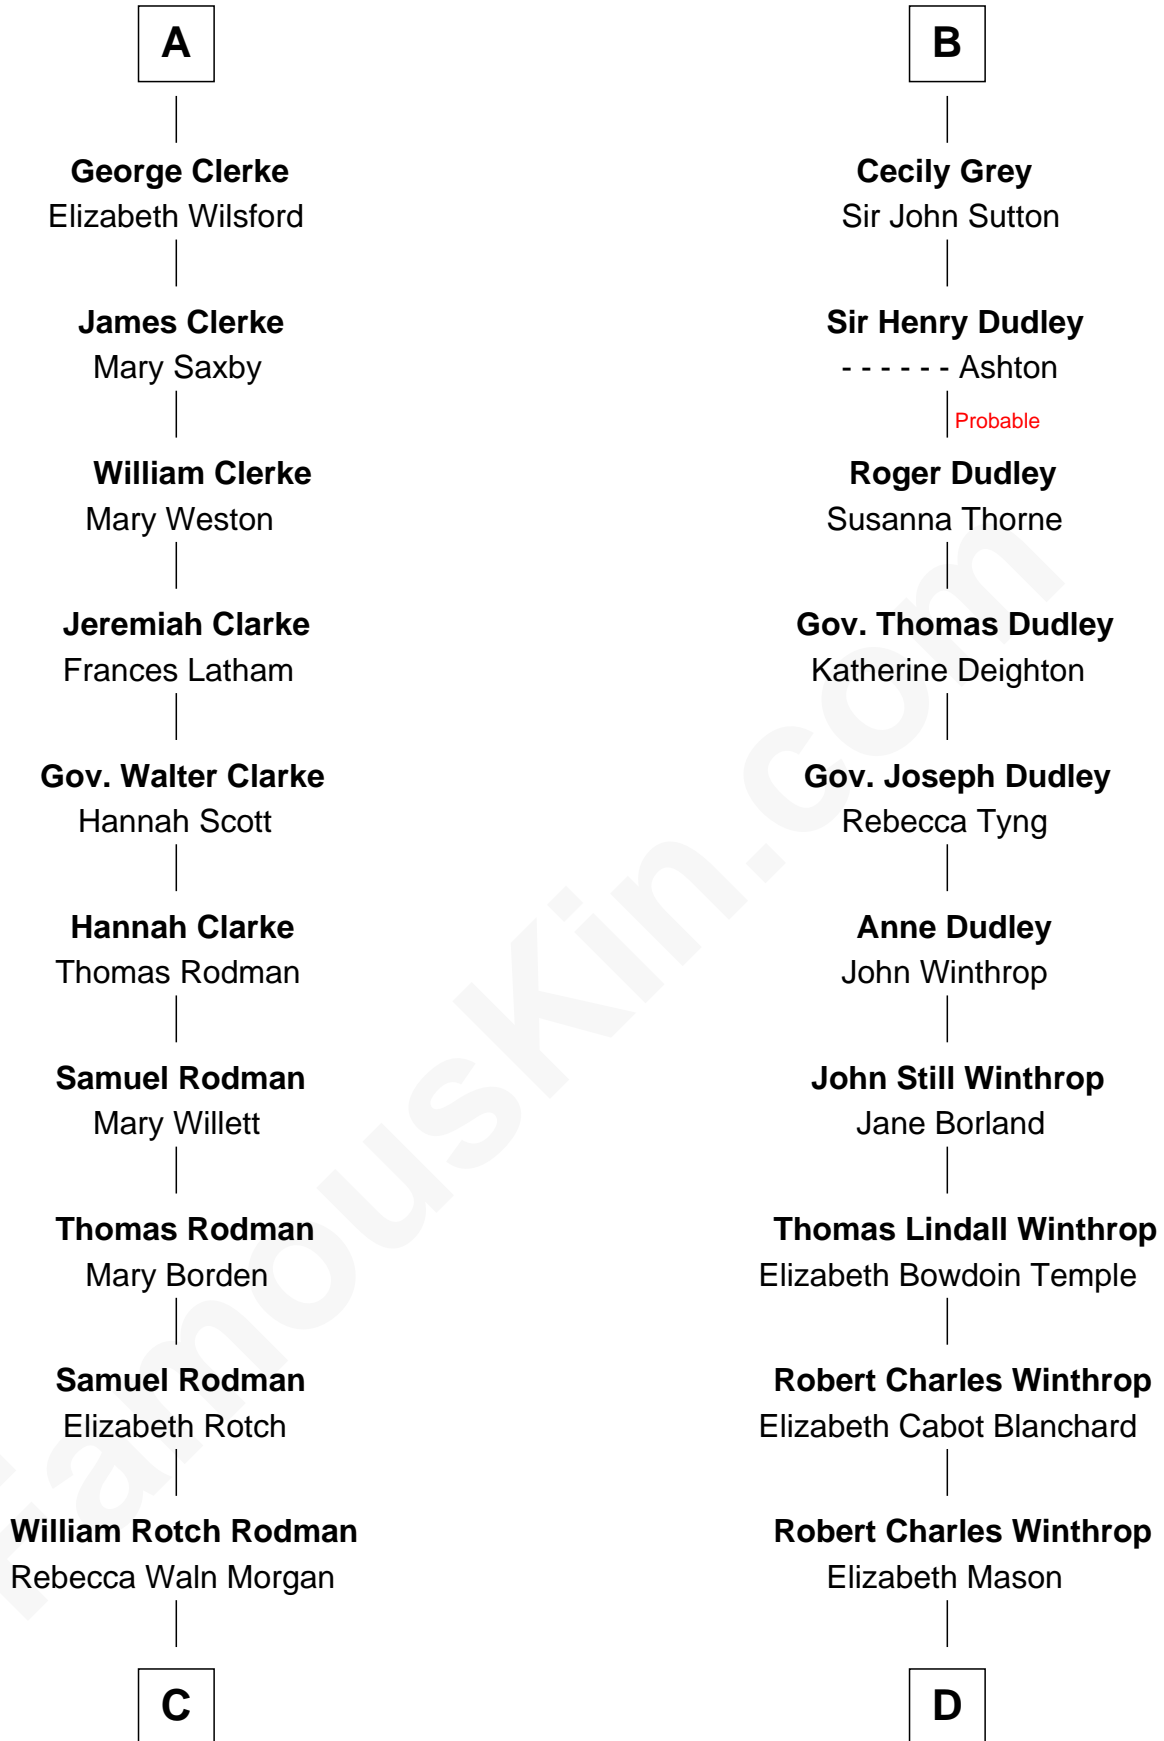

# FamousKin.com Relationship Chart of

**Tuesday Weld**

*TV and Movie Actress*

19th cousin 2 times removed of

**John Kerry**

*68th U.S. Secretary of State*

**William de Ros**  
Maude de Vaux

**Sir William de Ros**  
Margery de Badlesmere

**Elizabeth Ferrers**  
James Clerke

**A**

**Sir William de Ros**  
Margery de Badlesmere

**Thomas de Ros**  
Beatrice de Stafford

**Margaret de Ros**  
Sir Reynold Grey

**Margaret Grey**  
Sir William Bonville

**William Bonville**  
Elizabeth Harington

**William Bonville**  
Katherine Neville

**Cecily Bonville**  
Thomas Grey

**B**

**C**

**Alfred Rodman**  
Anna Lothrop Motley

**Eloise Rodman**  
Stephen Minot Weld

**Edward Motley Weld**  
Sarah Lothrop King

**Lothrop Motley Weld**  
Yosene Balfour Ker

**Tuesday Weld**  
*TV and Movie Actress*

**D**

**Margaret Tyndal Winthrop**  
James Grant Forbes

**Rosemary Isabel Forbes**  
Richard John Kerry