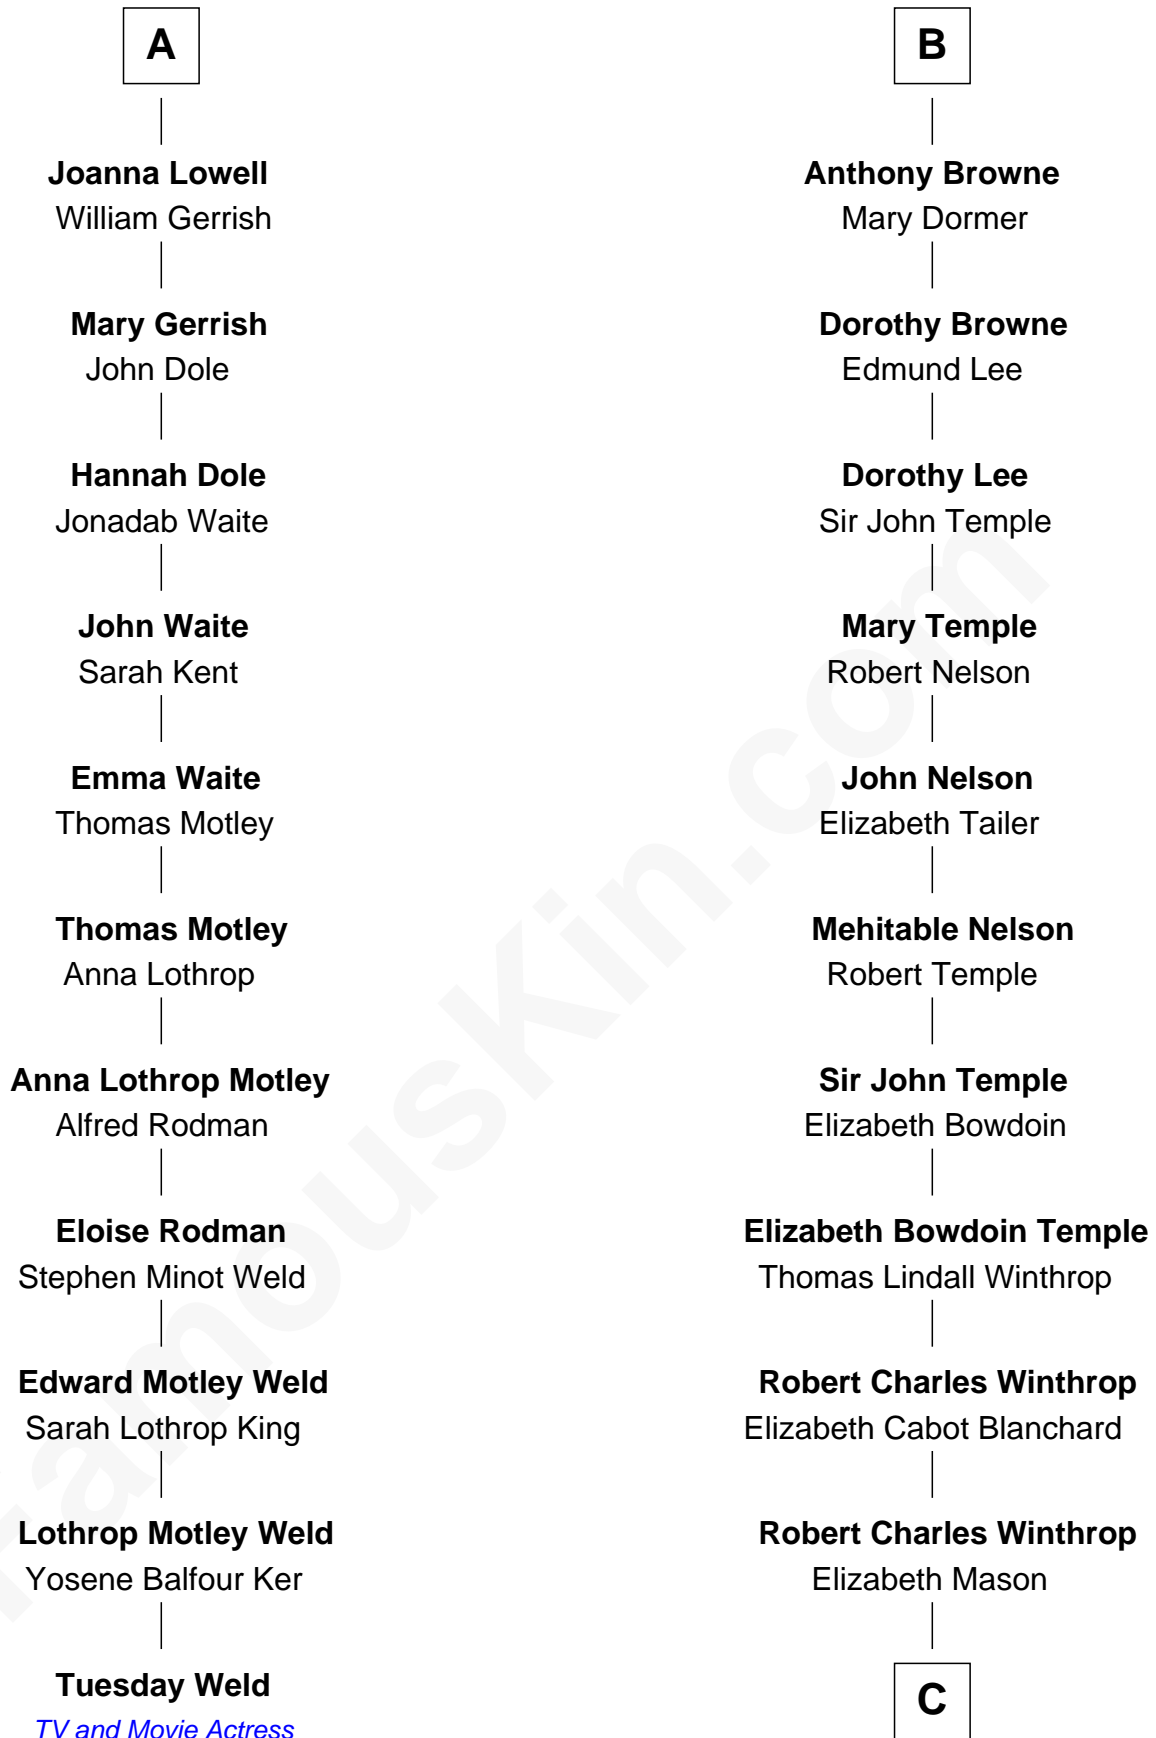

FamousKin.com Relationship Chart of

Tuesday Weld

TV and Movie Actress

17th cousin 2 times removed of

John Kerry

68th U.S. Secretary of State

Sir Walter Hungerford

Katherine Peverell

Margaret Botreaux

Sir Robert Hungerford

Eleanor Moleyns

Sir Thomas Hungerford

Anne Percy

Mary Hungerford

Sir Edward Hastings

Anne Hastings

Sir Thomas Stanley

Margaret Stanley

Robert Radcliffe

Jane Radcliffe

Anthony Browne

B

C

—
Margaret Tyndal Winthrop

James Grant Forbes

—
Rosemary Isabel Forbes

Richard John Kerry

—
John Kerry

68th U.S. Secretary of State

FamousKin.com