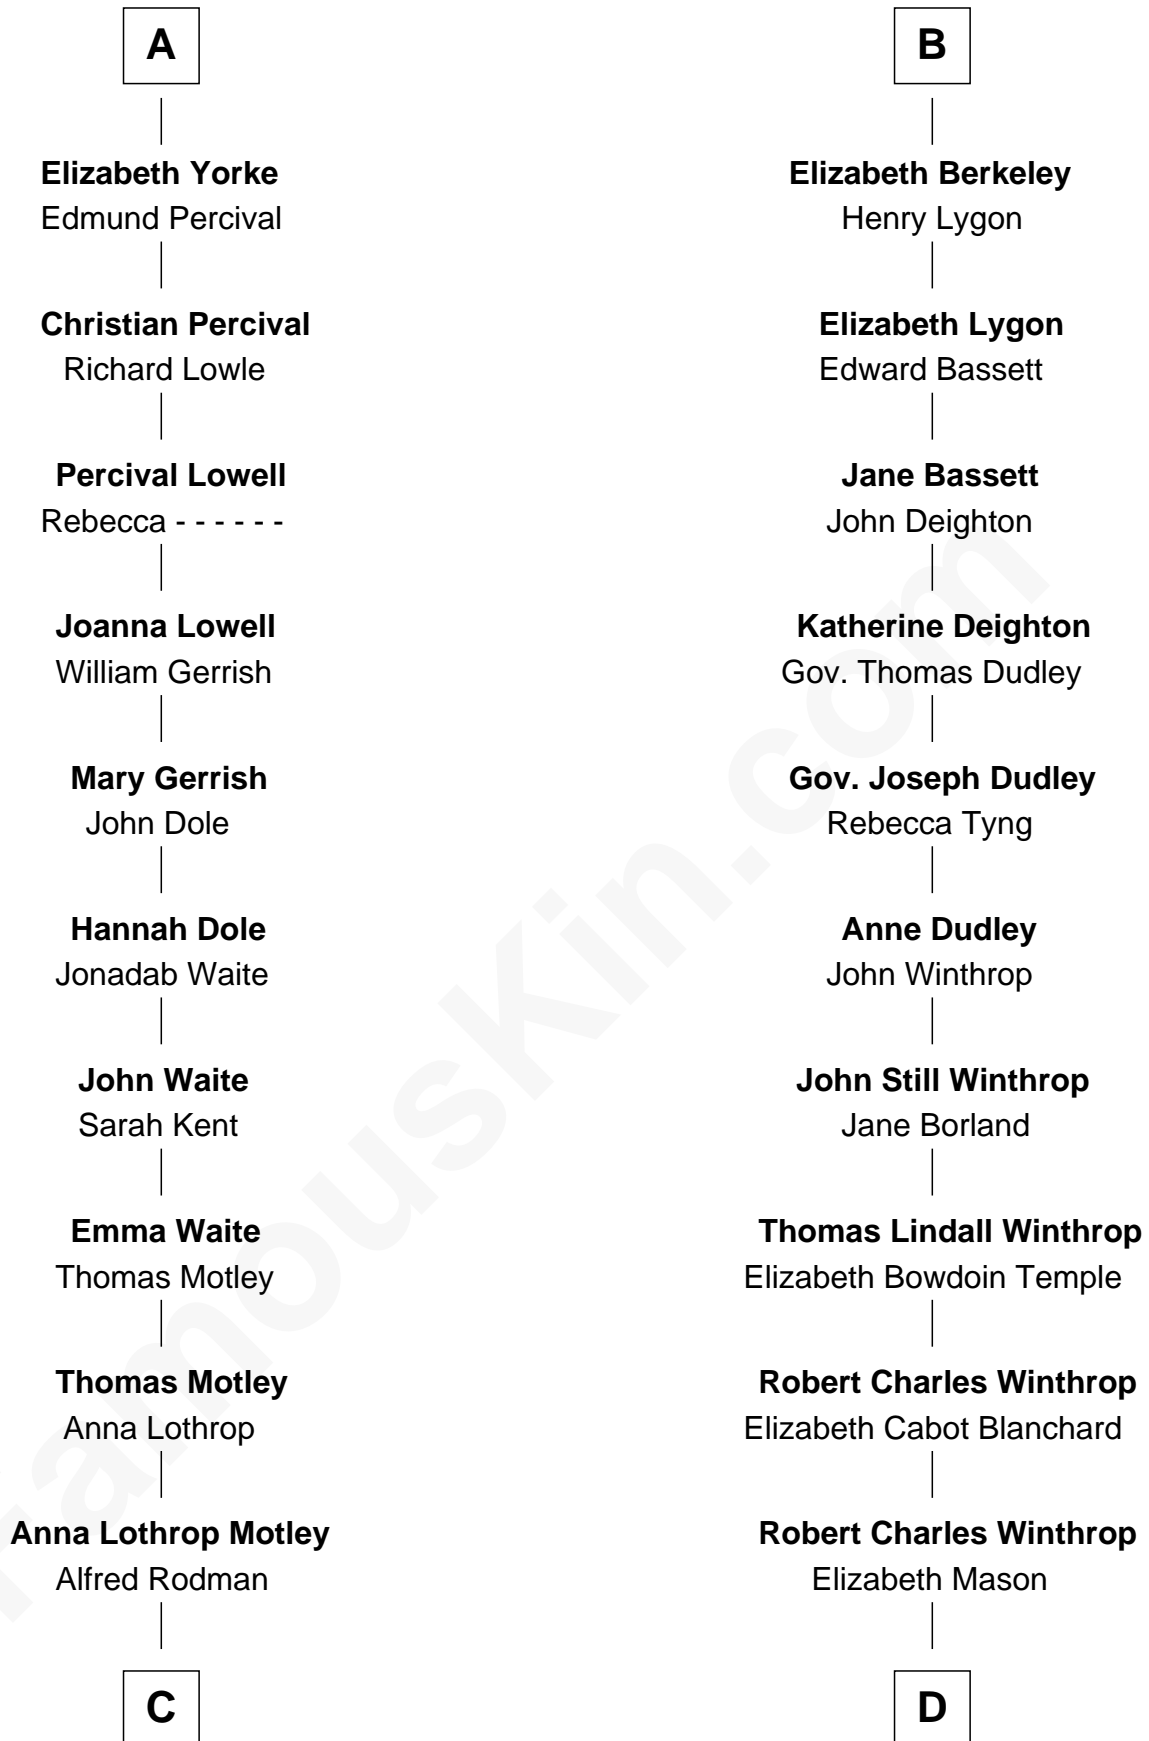

FamousKin.com Relationship Chart of

Tuesday Weld

TV and Movie Actress

19th cousin 1 time removed of

John Kerry

68th U.S. Secretary of State

Humphrey de Bohun

Elizabeth Plantagenet

C

Eloise Rodman
Stephen Minot Weld

Edward Motley Weld
Sarah Lothrop King

Lothrop Motley Weld
Yosene Balfour Ker

Tuesday Weld
TV and Movie Actress

D

Margaret Tyndal Winthrop
James Grant Forbes

Rosemary Isabel Forbes
Richard John Kerry