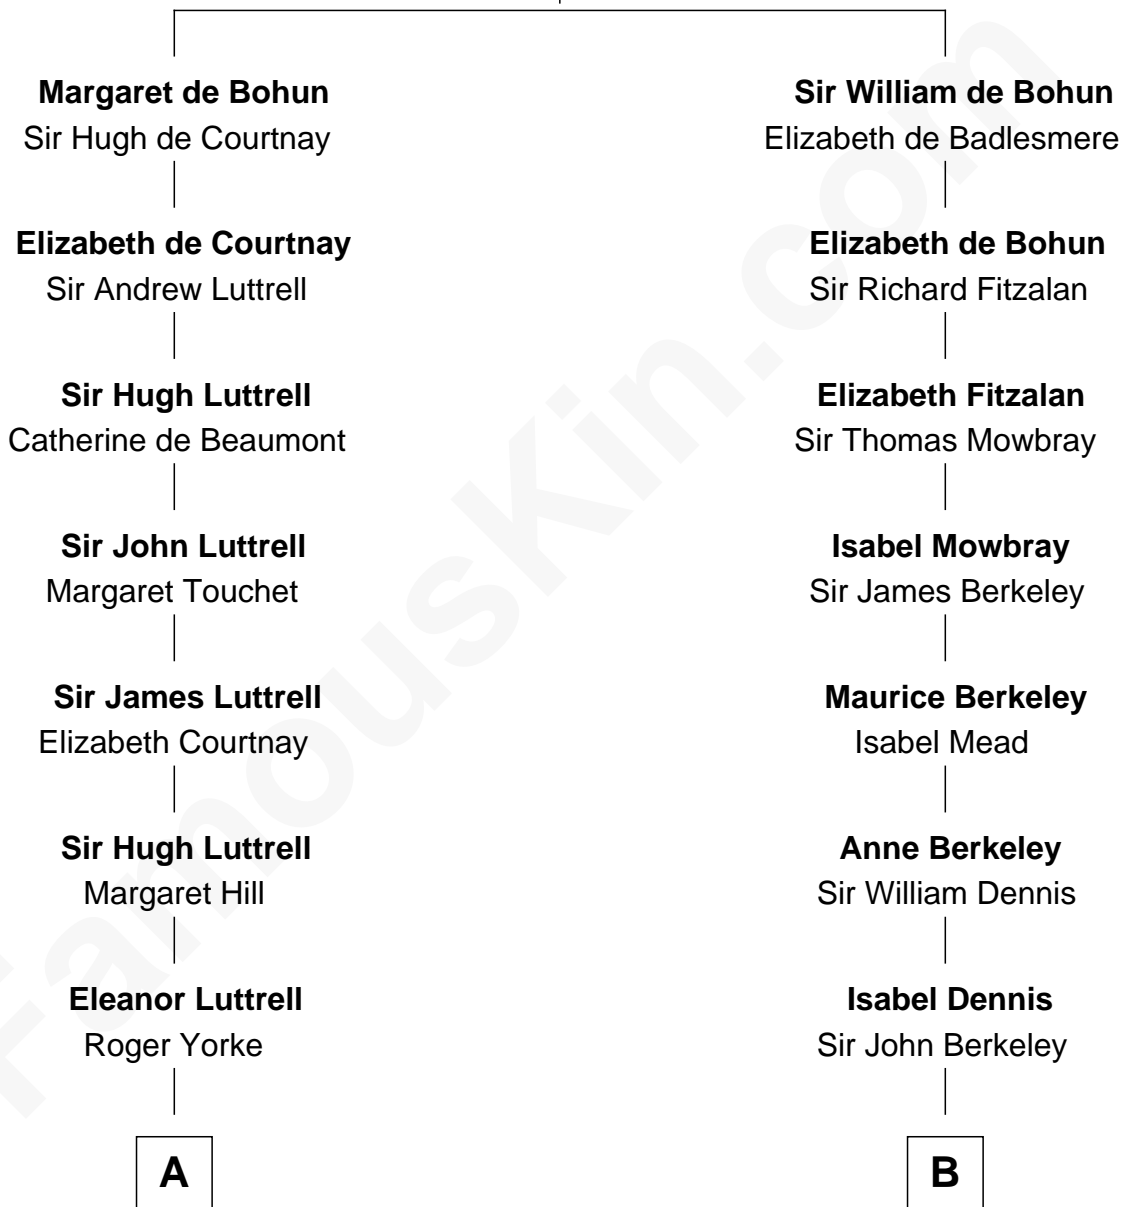

FamousKin.com Relationship Chart of

Tuesday Weld

TV and Movie Actress

19th cousin 1 time removed of

John Kerry

68th U.S. Secretary of State

Humphrey de Bohun

Elizabeth Plantagenet

C

Eloise Rodman
Stephen Minot Weld

Edward Motley Weld
Sarah Lothrop King

Lothrop Motley Weld
Yosene Balfour Ker

Tuesday Weld
TV and Movie Actress

D

Margaret Tyndal Winthrop
James Grant Forbes

Rosemary Isabel Forbes
Richard John Kerry