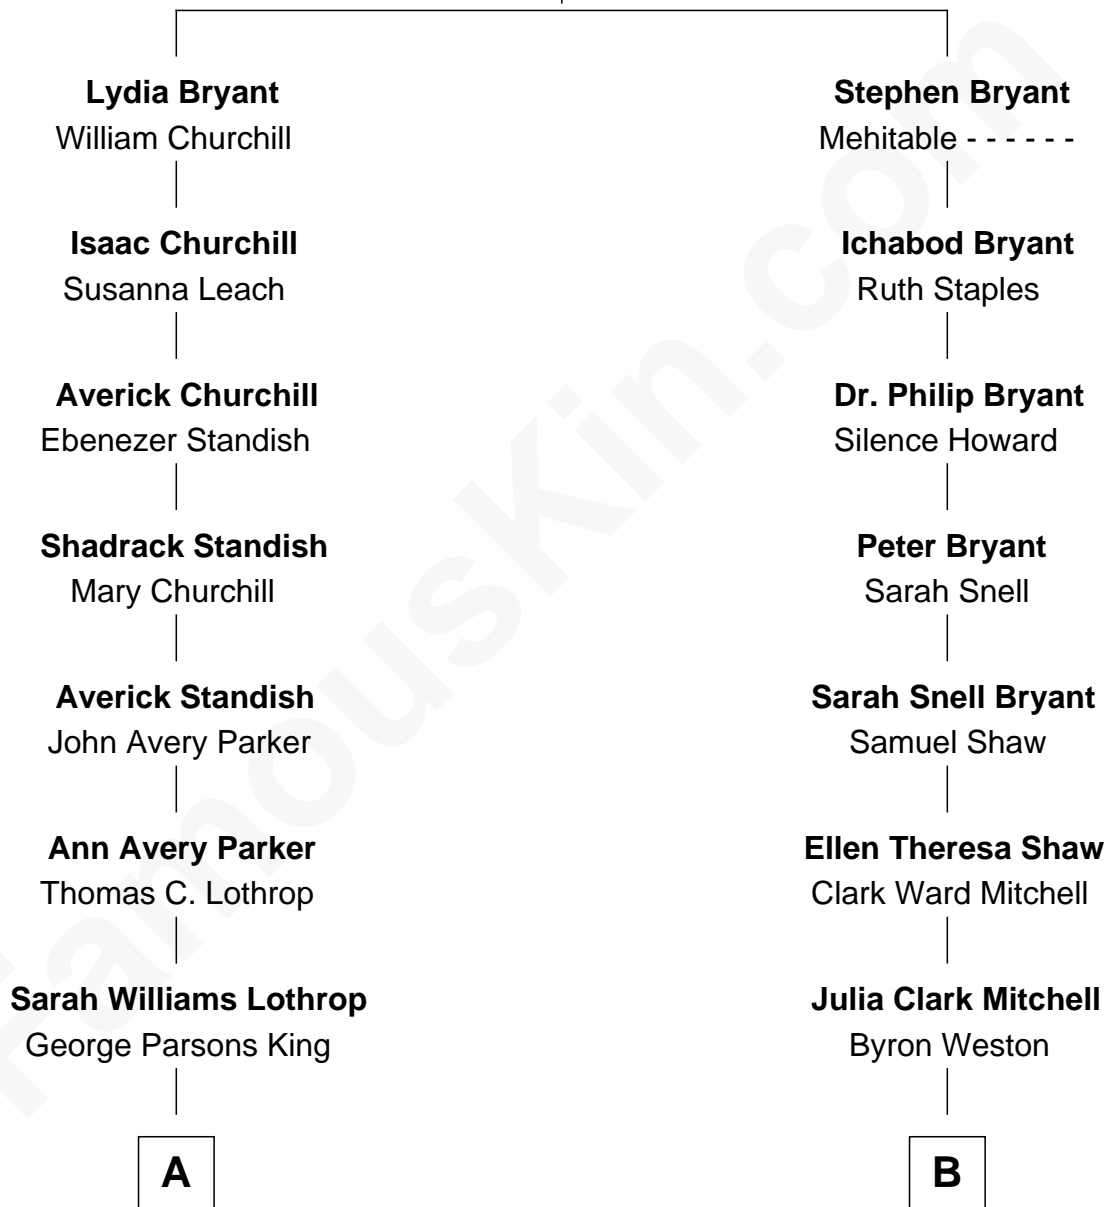

FamousKin.com

Relationship Chart of

Tuesday Weld

TV and Movie Actress

8th cousin 1 time removed of

Julia Child

American Chef, Author and TV Personality

Stephen Bryant

Abigail Shaw

A

Sarah Lothrop King
Edward Motley Weld

Lothrop Motley Weld
Yosene Balfour Ker

Tuesday Weld
TV and Movie Actress

B

Julia Carolyn Weston
John McWilliams

Julia Child
Chef, Author and TV Personality