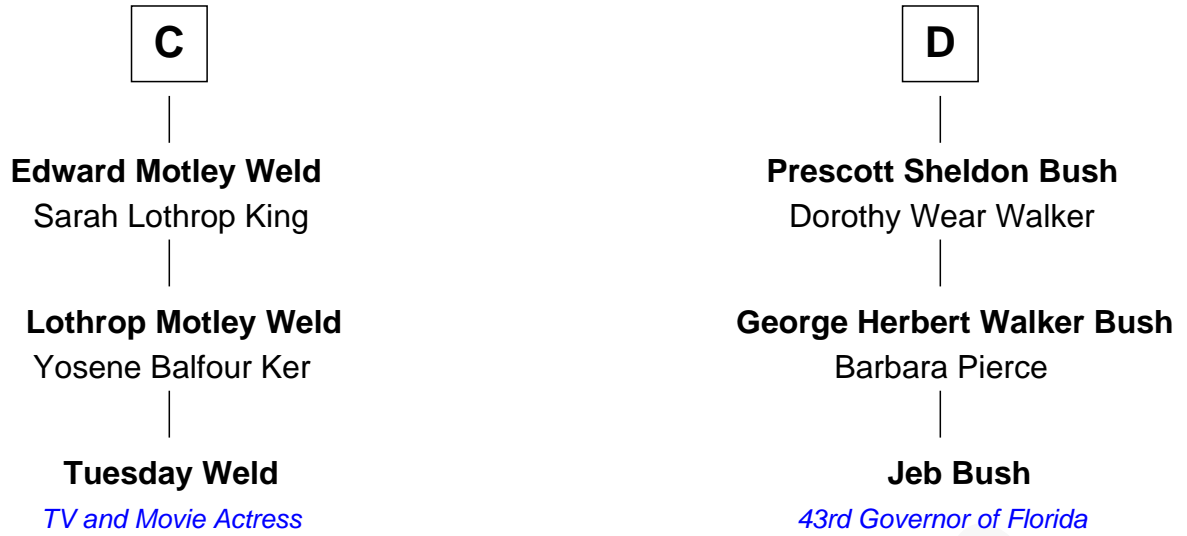

FamousKin.com