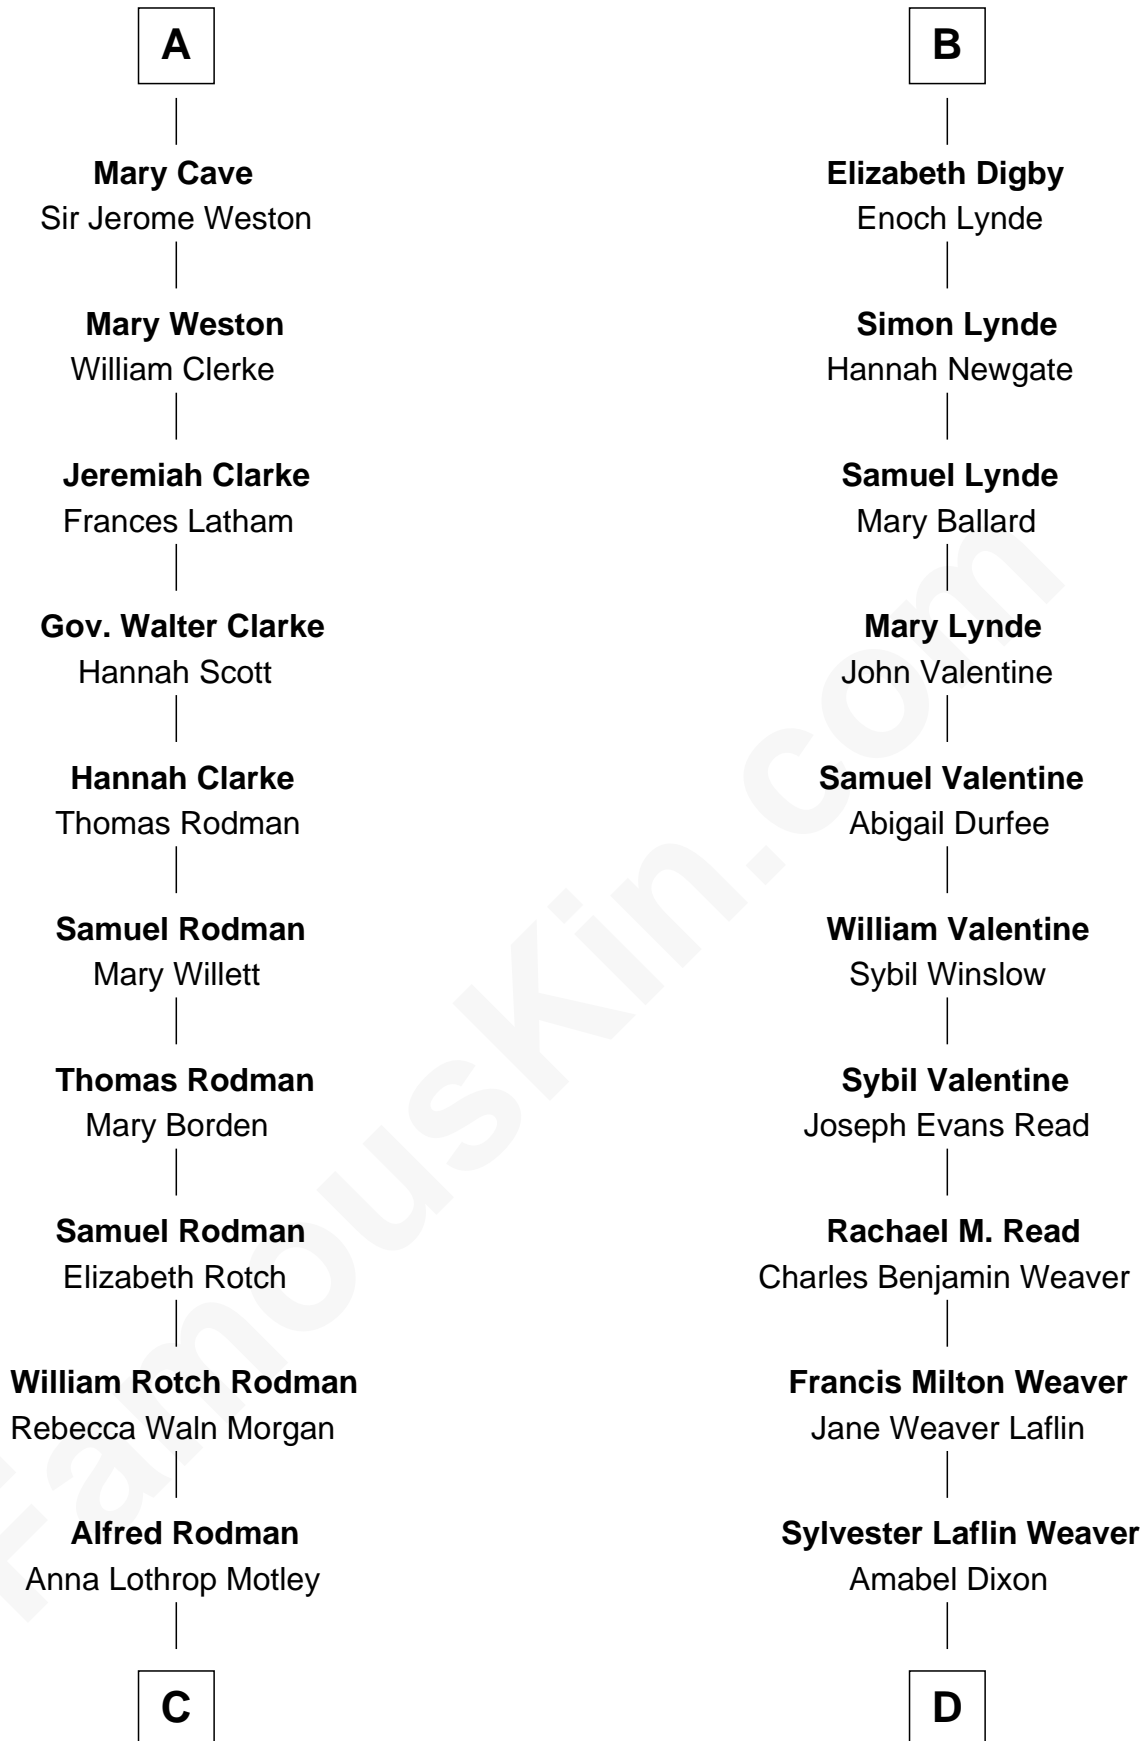

FamousKin.com Relationship Chart of

Tuesday Weld

TV and Movie Actress

18th cousin 2 times removed of

Sigourney Weaver

Movie Actress

Sir Reynold de Grey

Eleanor le Strange

C

Eloise Rodman
Stephen Minot Weld

Edward Motley Weld
Sarah Lothrop King

Lothrop Motley Weld
Yosene Balfour Ker

Tuesday Weld
TV and Movie Actress

D

Sylvester Laflin Weaver
Desiree Mary Lucy Hawkins

Sigourney Weaver
Movie Actress