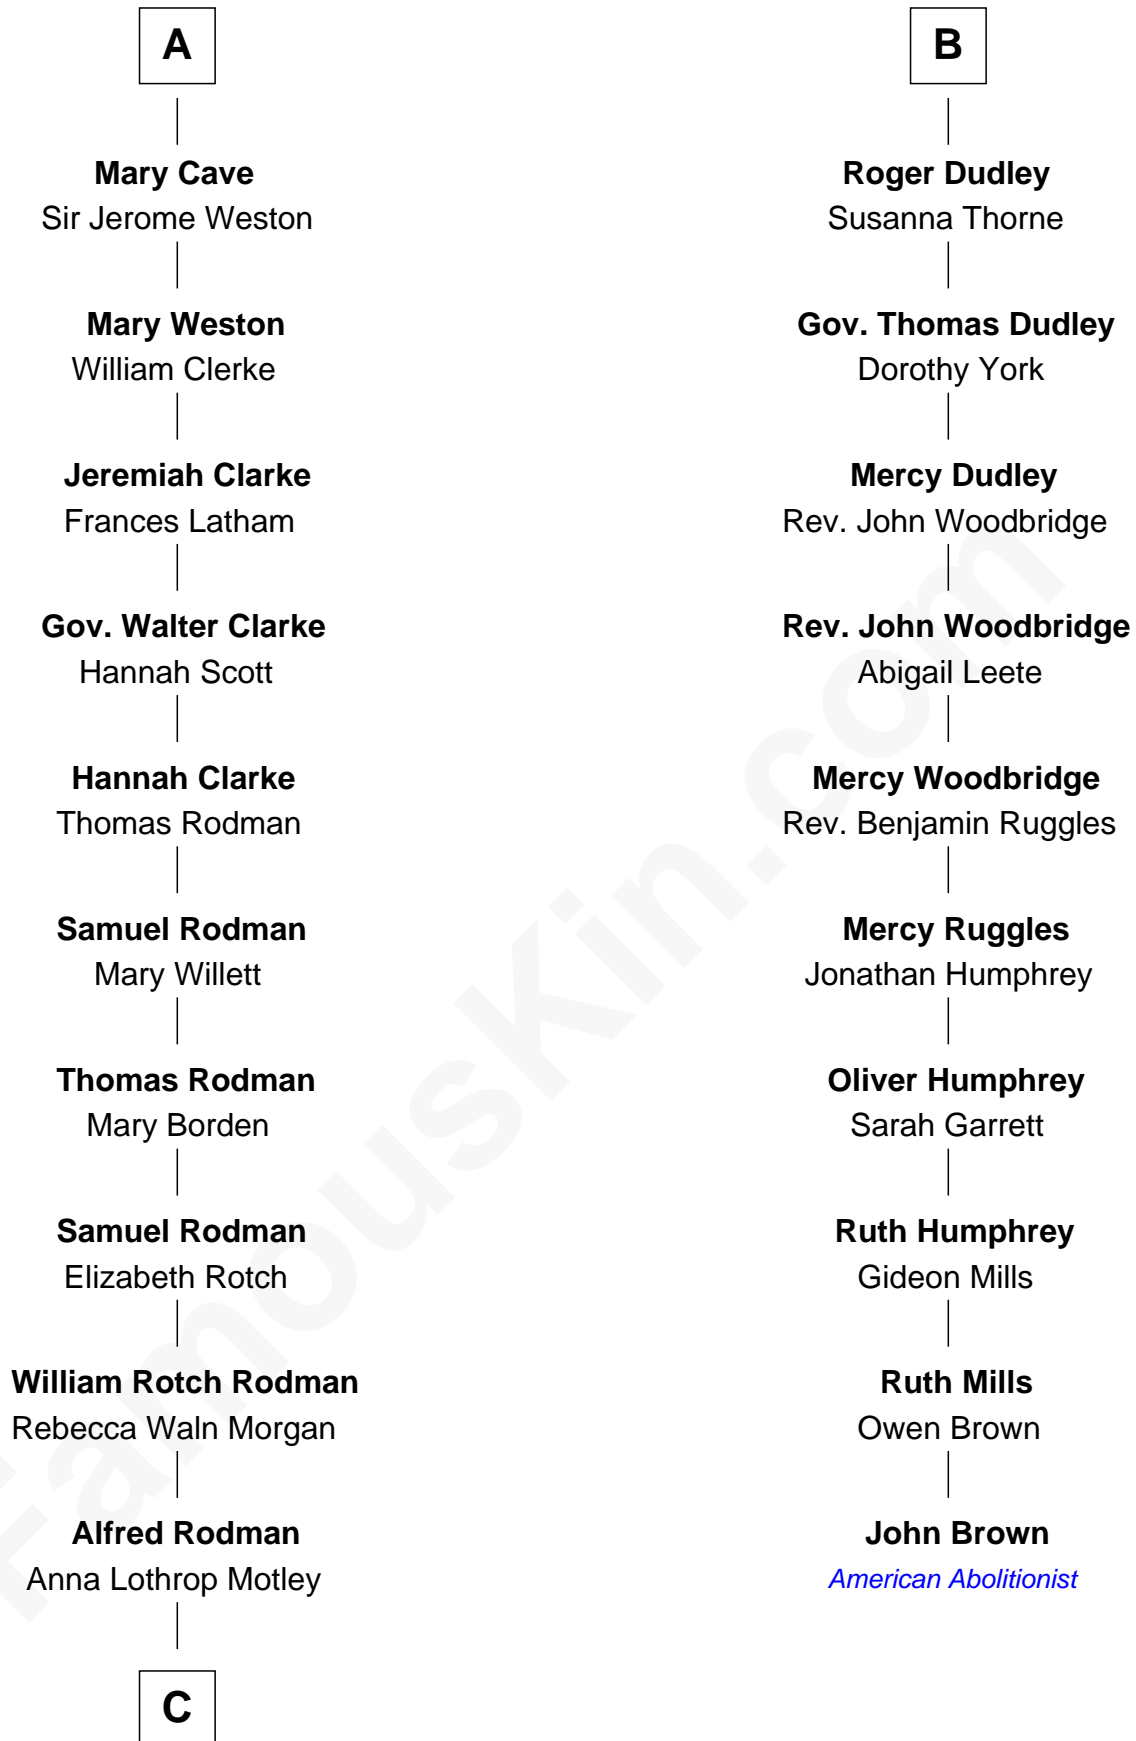

FamousKin.com

Relationship Chart of

Tuesday Weld

TV and Movie Actress

16th cousin 4 times removed of

John Brown

American Abolitionist

Sir Reynold de Grey

Eleanor le Strange

C

Eloise Rodman
Stephen Minot Weld

Edward Motley Weld
Sarah Lothrop King

Lothrop Motley Weld
Yosene Balfour Ker

Tuesday Weld
TV and Movie Actress

FamousKin.com