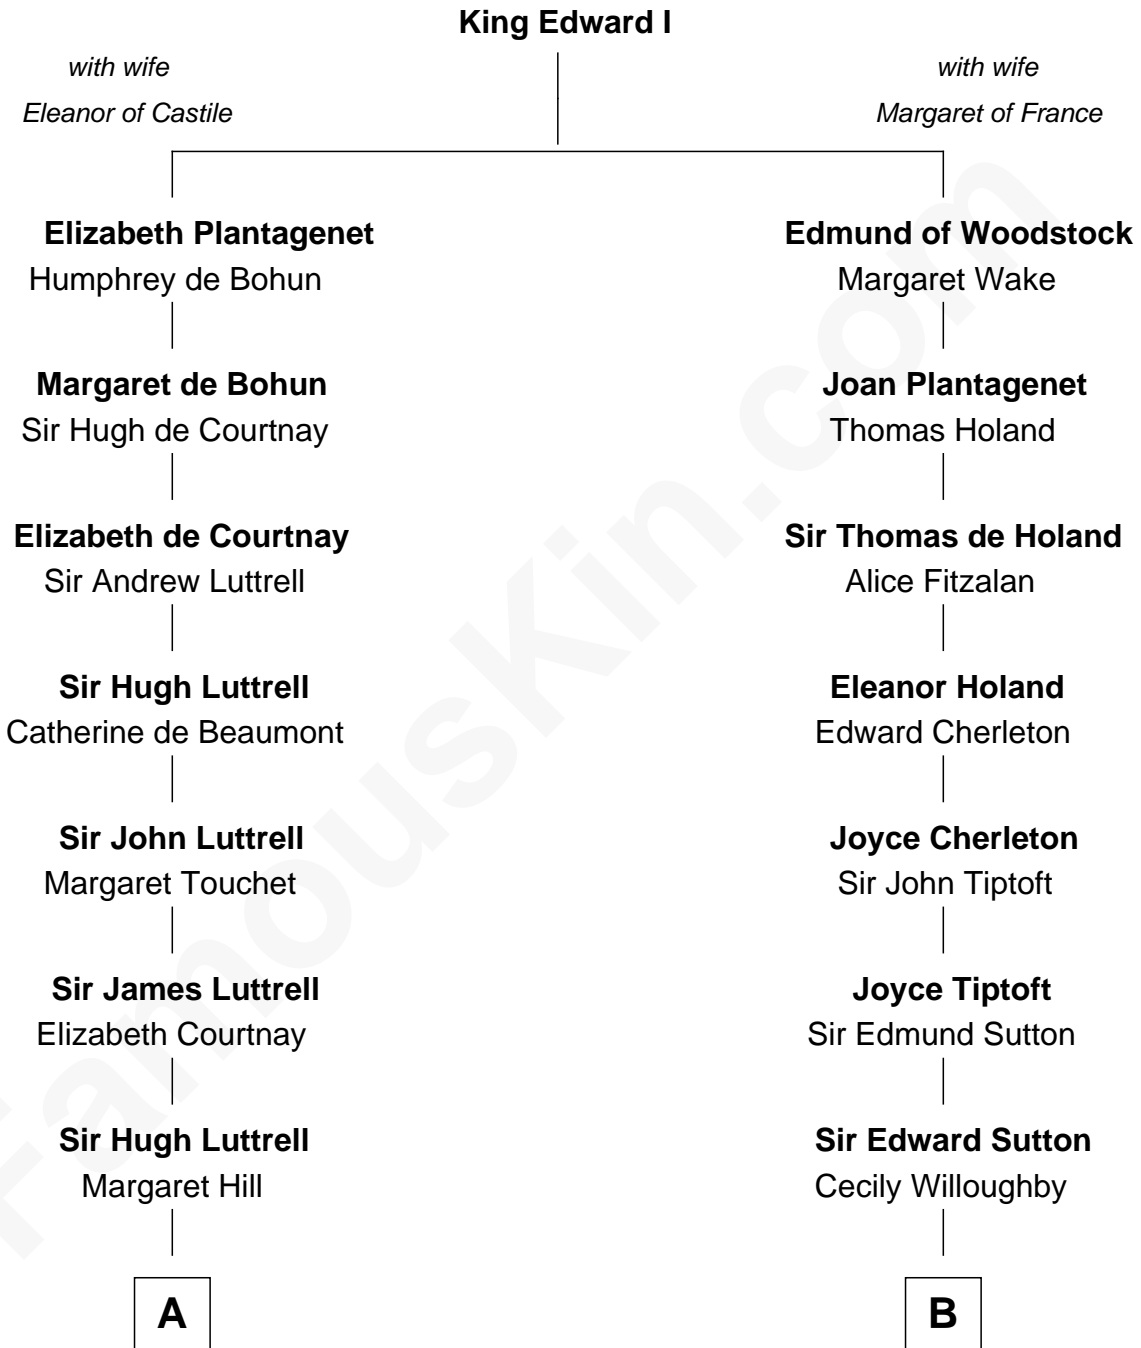

FamousKin.com

Relationship Chart of

Tuesday Weld

TV and Movie Actress

18th cousin 3 times removed of

John Brown

American Abolitionist

FamousKin.com