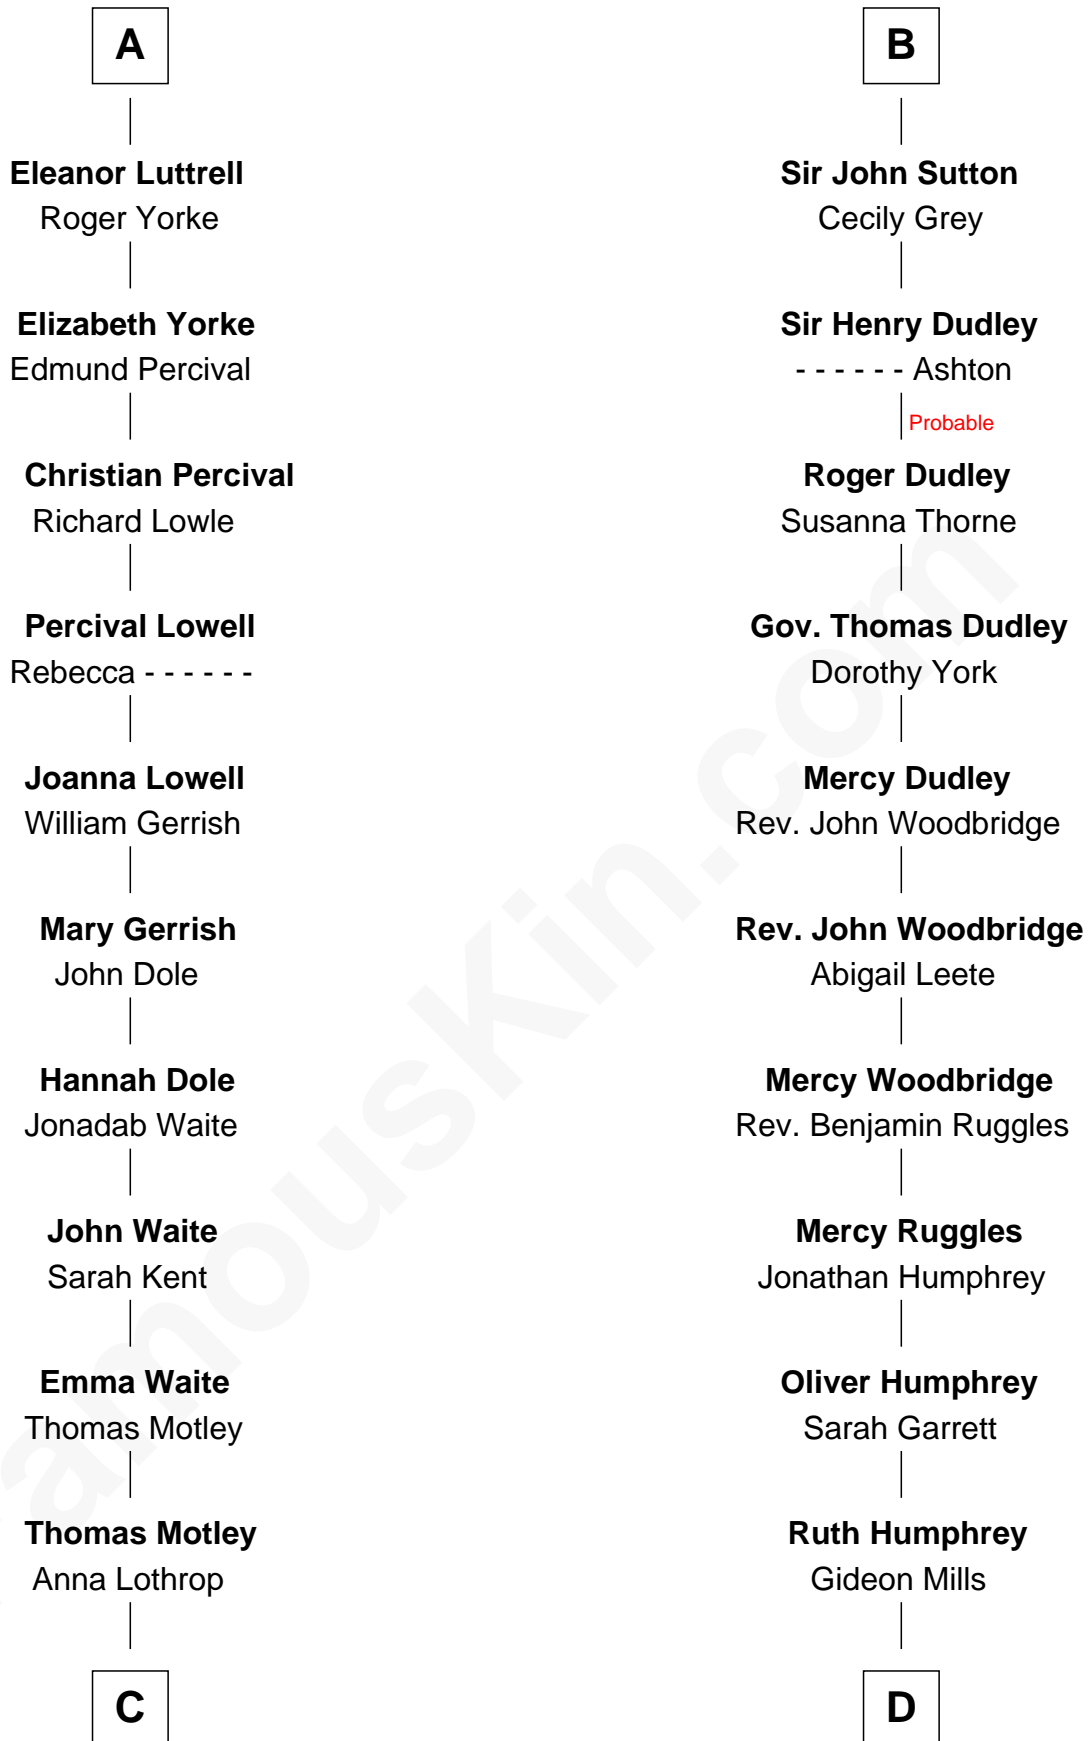

FamousKin.com

Relationship Chart of

Tuesday Weld

TV and Movie Actress

18th cousin 3 times removed of

John Brown

American Abolitionist

FamousKin.com