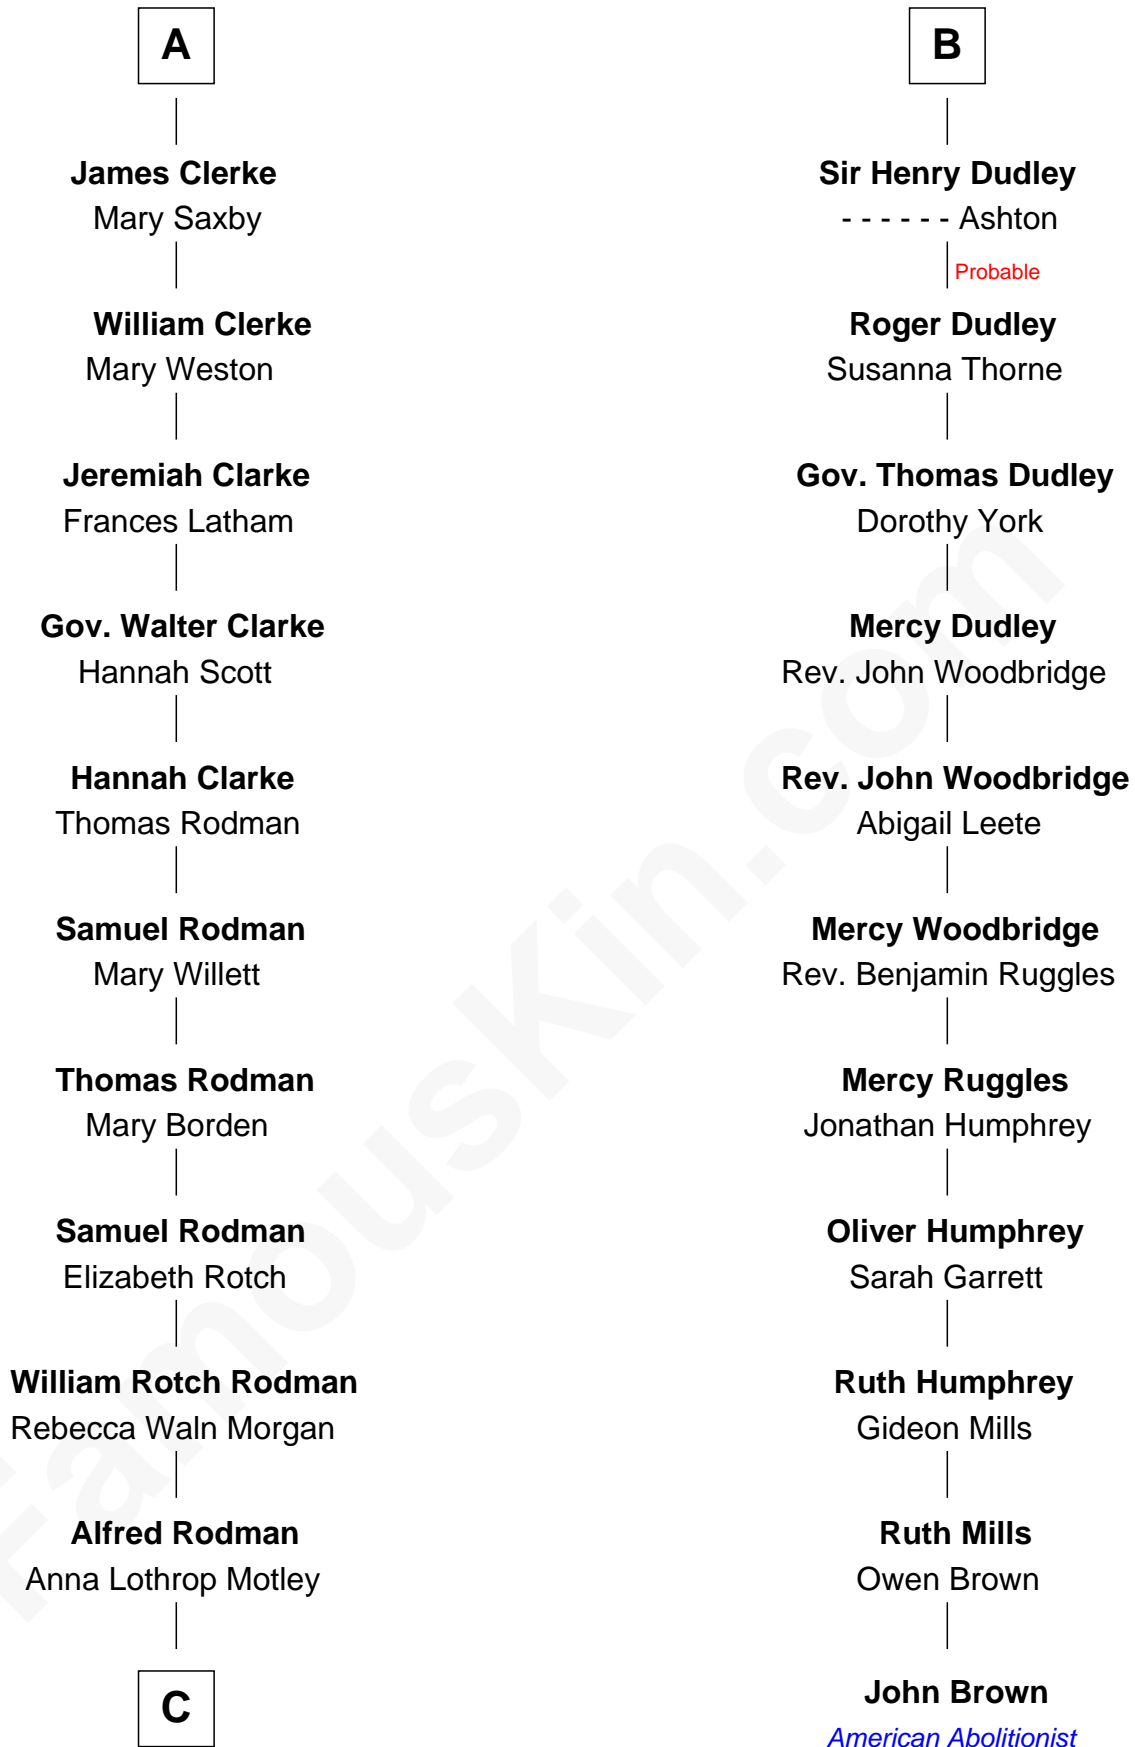

FamousKin.com

Relationship Chart of

Tuesday Weld

TV and Movie Actress

17th cousin 3 times removed of

John Brown

American Abolitionist

Sir William de Ros
Margery de Badlesmere

C

Eloise Rodman
Stephen Minot Weld

Edward Motley Weld
Sarah Lothrop King

Lothrop Motley Weld
Yosene Balfour Ker

Tuesday Weld
TV and Movie Actress

FamousKin.com